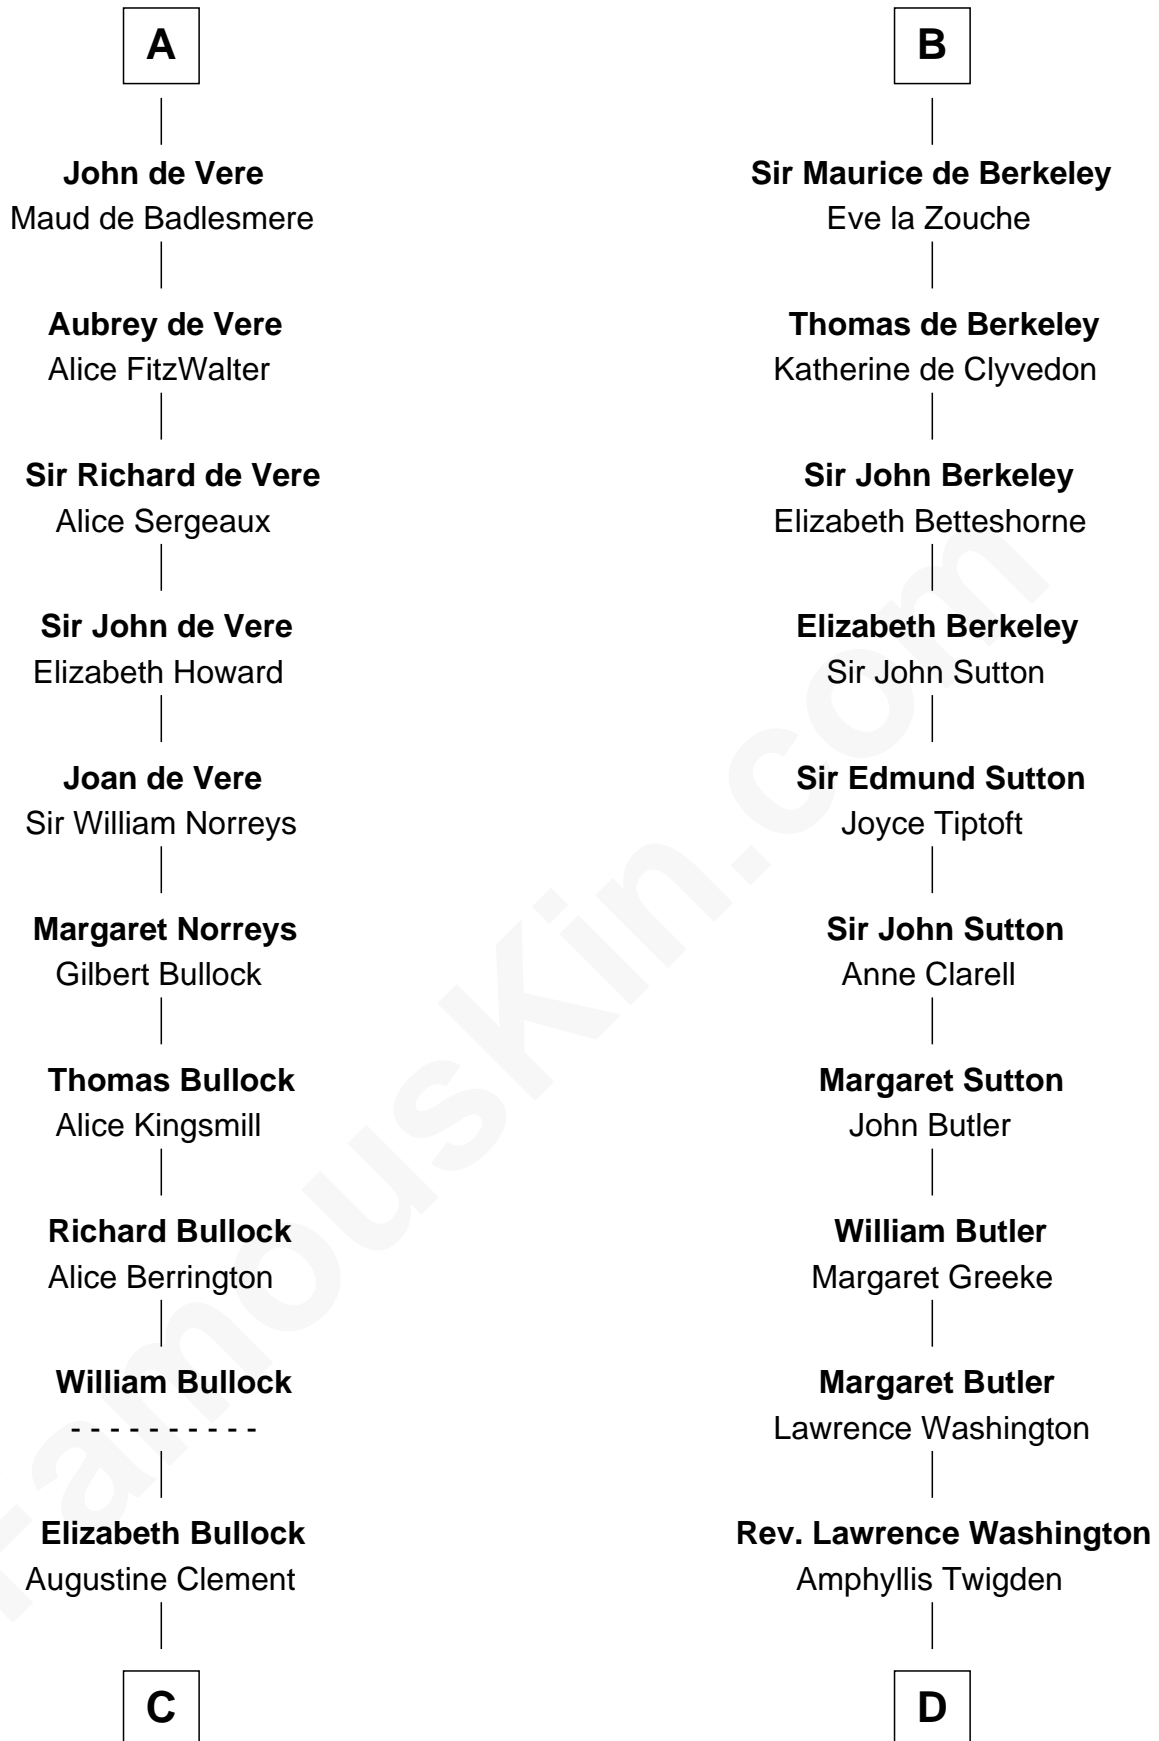

# FamousKin.com Relationship Chart of

**Samuel Howard**

*Boston Tea Party Participant*

20th cousin 1 time removed of

**George Washington**

*1st U.S. President*

**C**

**Elizabeth Clement**

William Sumner

**Hannah Sumner**

John Goffe

**William Goffe**

Abigail Richardson

**Martha Goffe**

Ebenezer Howard

**Samuel Howard**

*Boston Tea Party Participant*

**D**

**John Washington**

Anne Pope

**Lawrence Washington**

Mildred Warner

**Augustine Washington**

Mary Ball