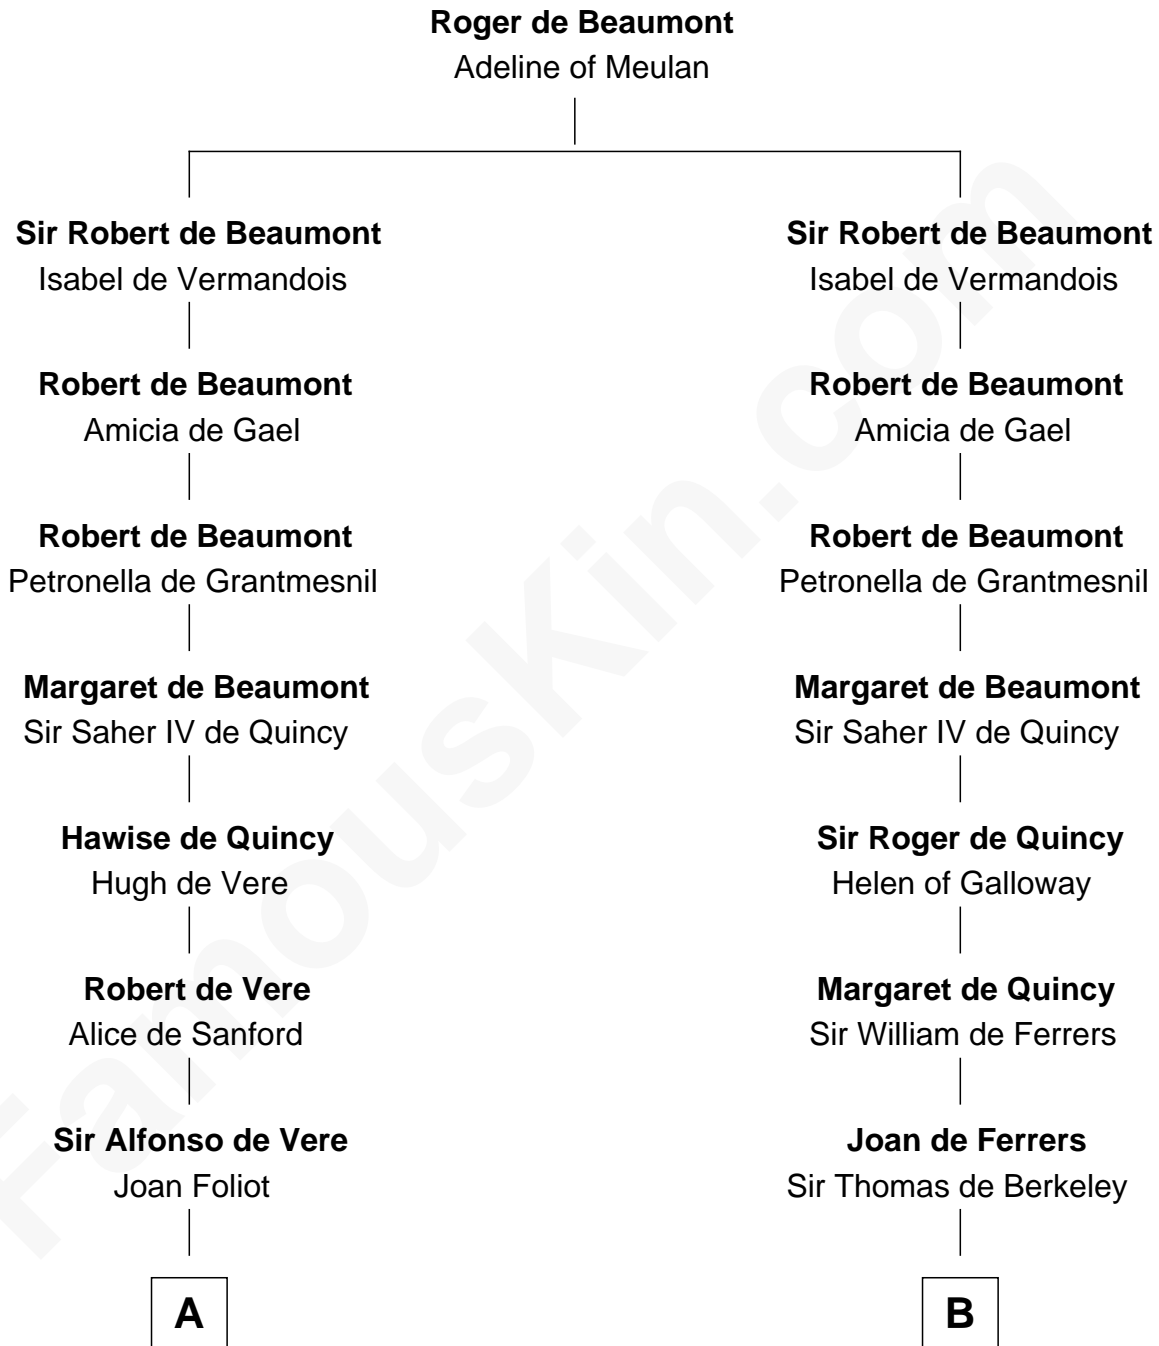

# FamousKin.com Relationship Chart of

**Samuel Howard**

*Boston Tea Party Participant*

20th cousin 1 time removed of

**George Washington**

*1st U.S. President*

**C**

**Elizabeth Clement**

William Sumner

**Hannah Sumner**

John Goffe

**William Goffe**

Abigail Richardson

**Martha Goffe**

Ebenezer Howard

**Samuel Howard**

*Boston Tea Party Participant*

**D**

**John Washington**

Anne Pope

**Lawrence Washington**

Mildred Warner

**Augustine Washington**

Mary Ball