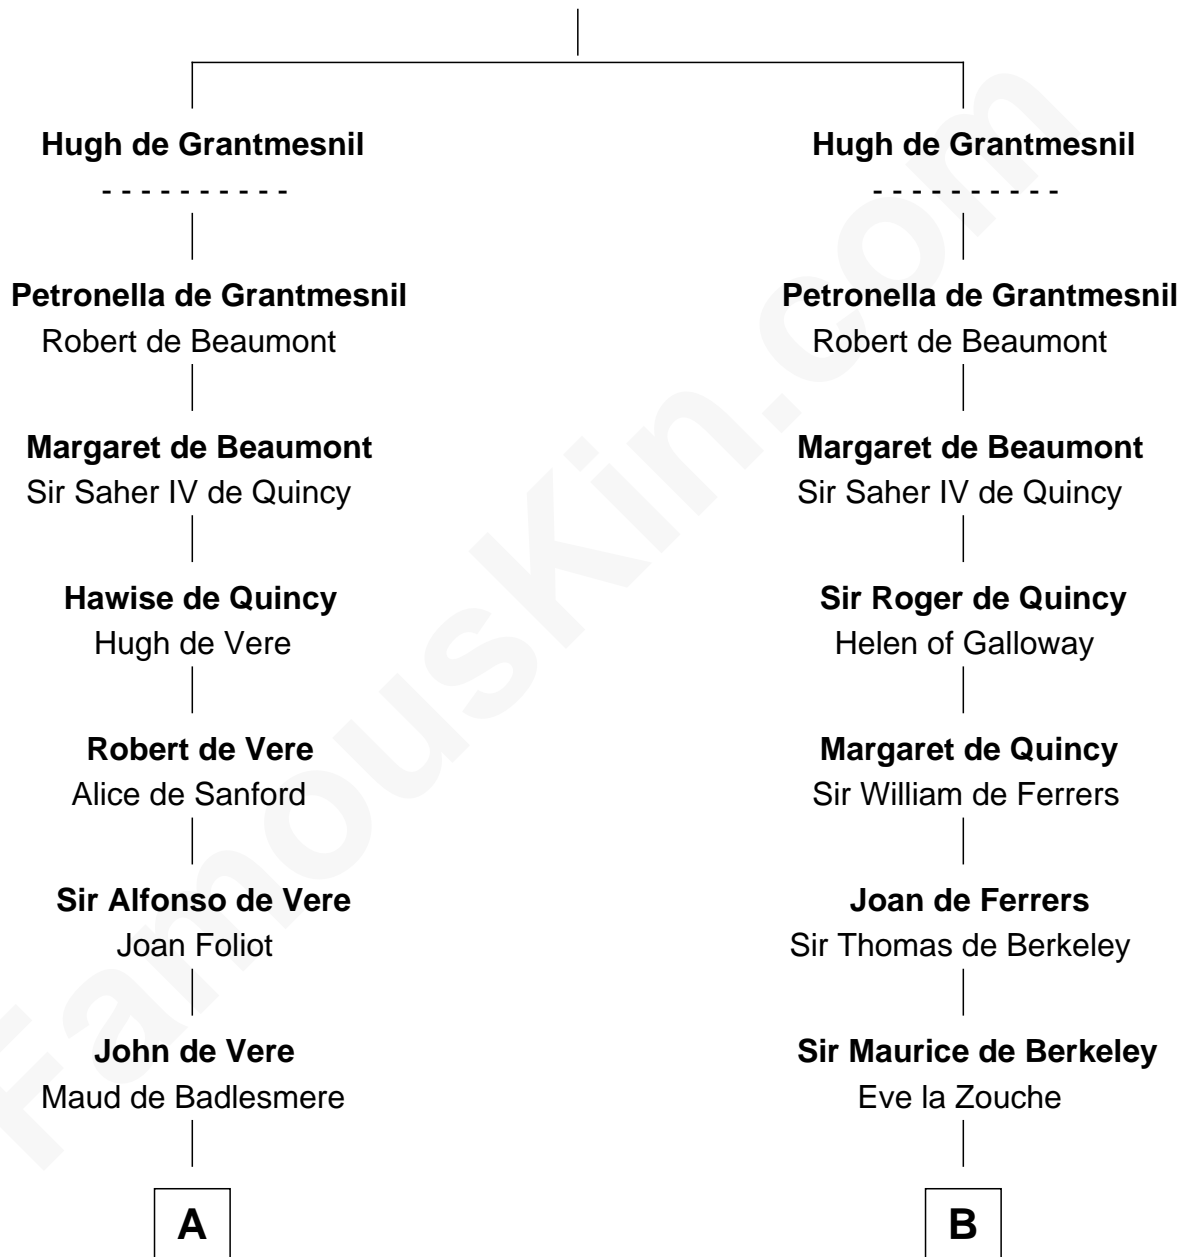

FamousKin.com Relationship Chart of

Samuel Howard

Boston Tea Party Participant

19th cousin 1 time removed of

George Washington

1st U.S. President

Ivo de Grantmesnil

Filia de Gant

C

Hannah Sumner

John Goffe

William Goffe

Abigail Richardson

Martha Goffe

Ebenezer Howard

Samuel Howard

Boston Tea Party Participant

D

Lawrence Washington

Mildred Warner

Augustine Washington

Mary Ball

George Washington

1st U.S. President