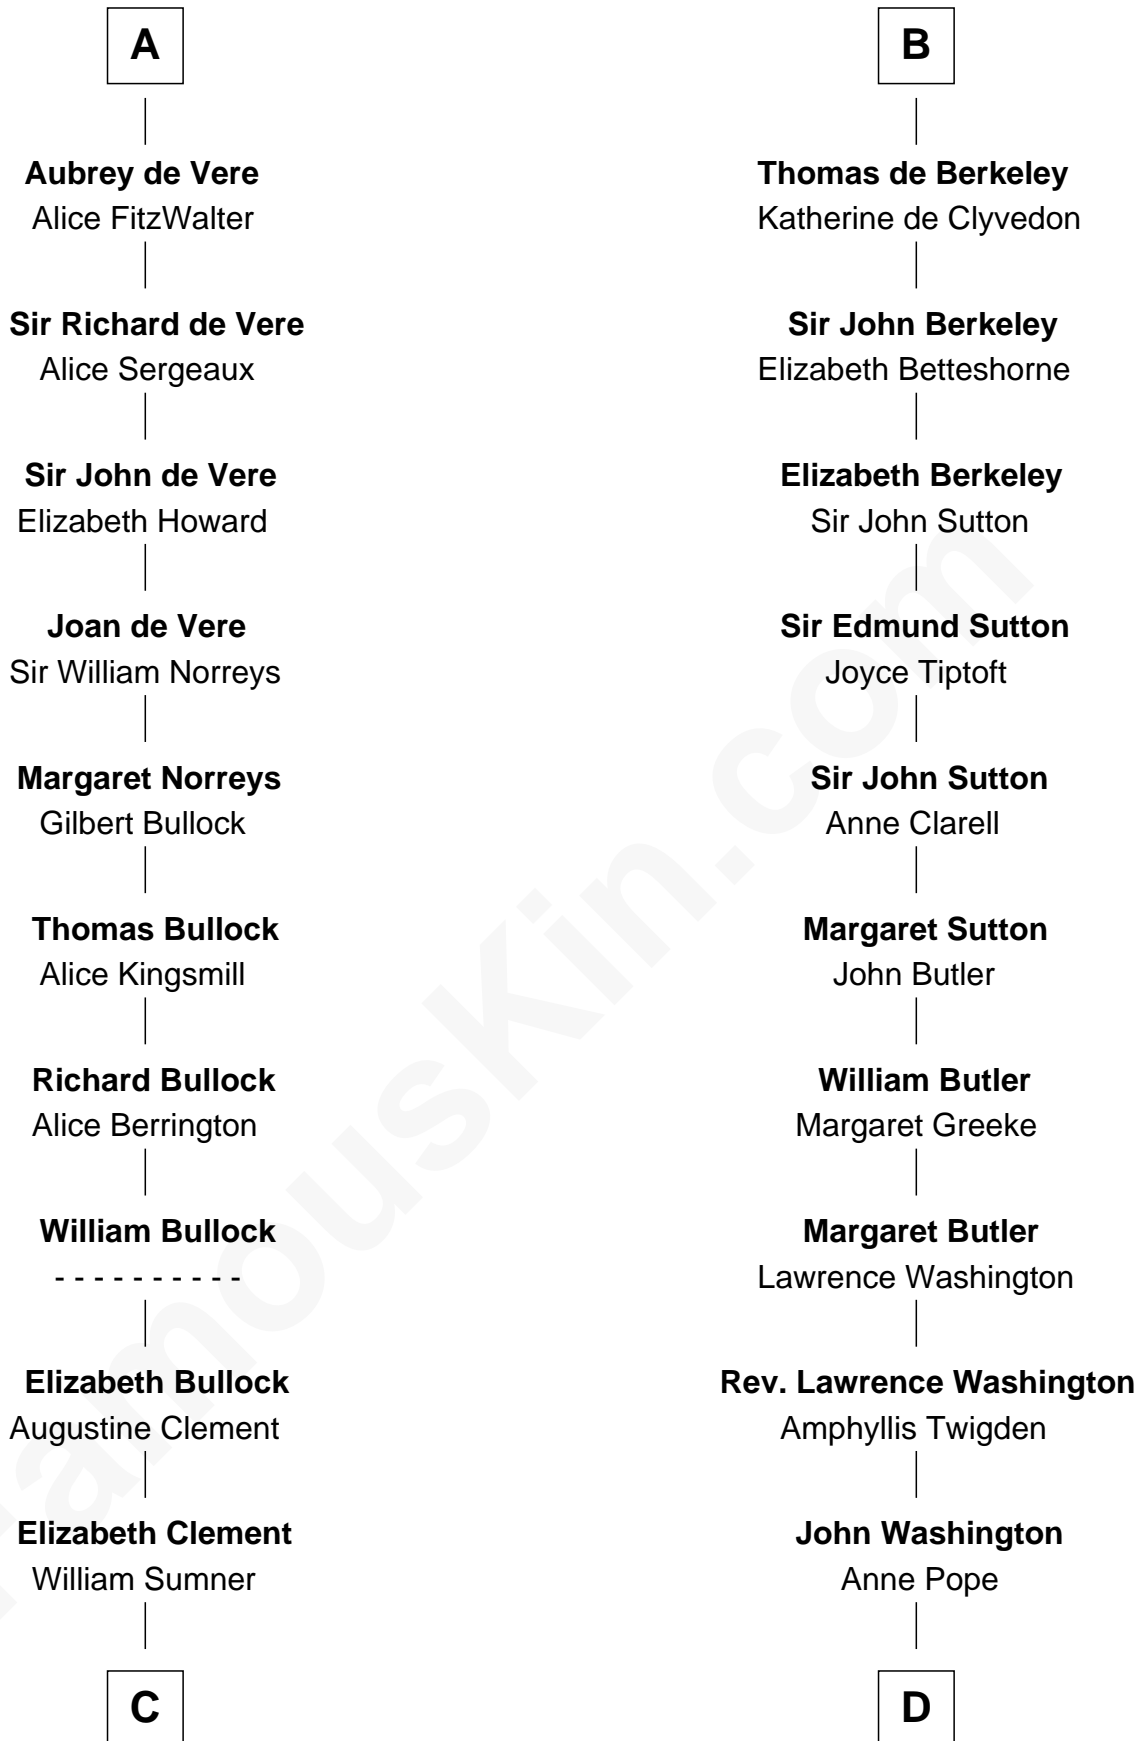

FamousKin.com Relationship Chart of

Samuel Howard

Boston Tea Party Participant

19th cousin 1 time removed of

George Washington

1st U.S. President

Ivo de Grantmesnil

Filia de Gant

C

Hannah Sumner

John Goffe

William Goffe

Abigail Richardson

Martha Goffe

Ebenezer Howard

Samuel Howard

Boston Tea Party Participant

D

Lawrence Washington

Mildred Warner

Augustine Washington

Mary Ball

George Washington

1st U.S. President