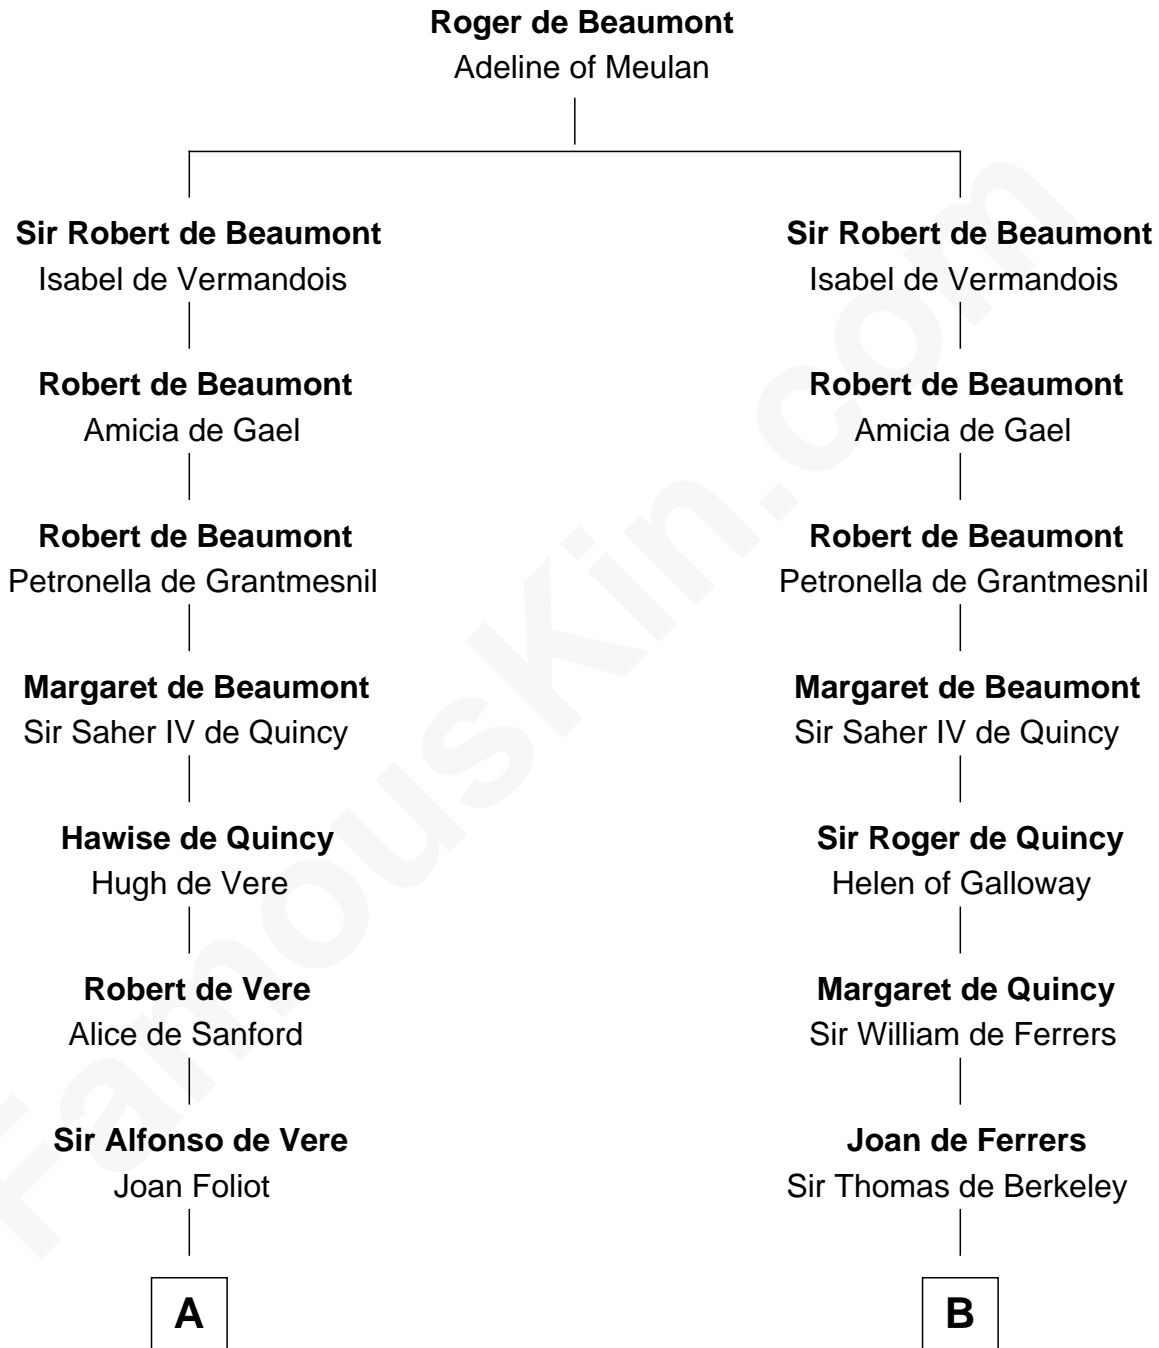

FamousKin.com Relationship Chart of

Samuel Howard

Boston Tea Party Participant

21st cousin of

John Langdon

Signer of the U.S. Constitution

C

Elizabeth Clement

William Sumner

Hannah Sumner

John Goffe

William Goffe

Abigail Richardson

Martha Goffe

Ebenezer Howard

Samuel Howard