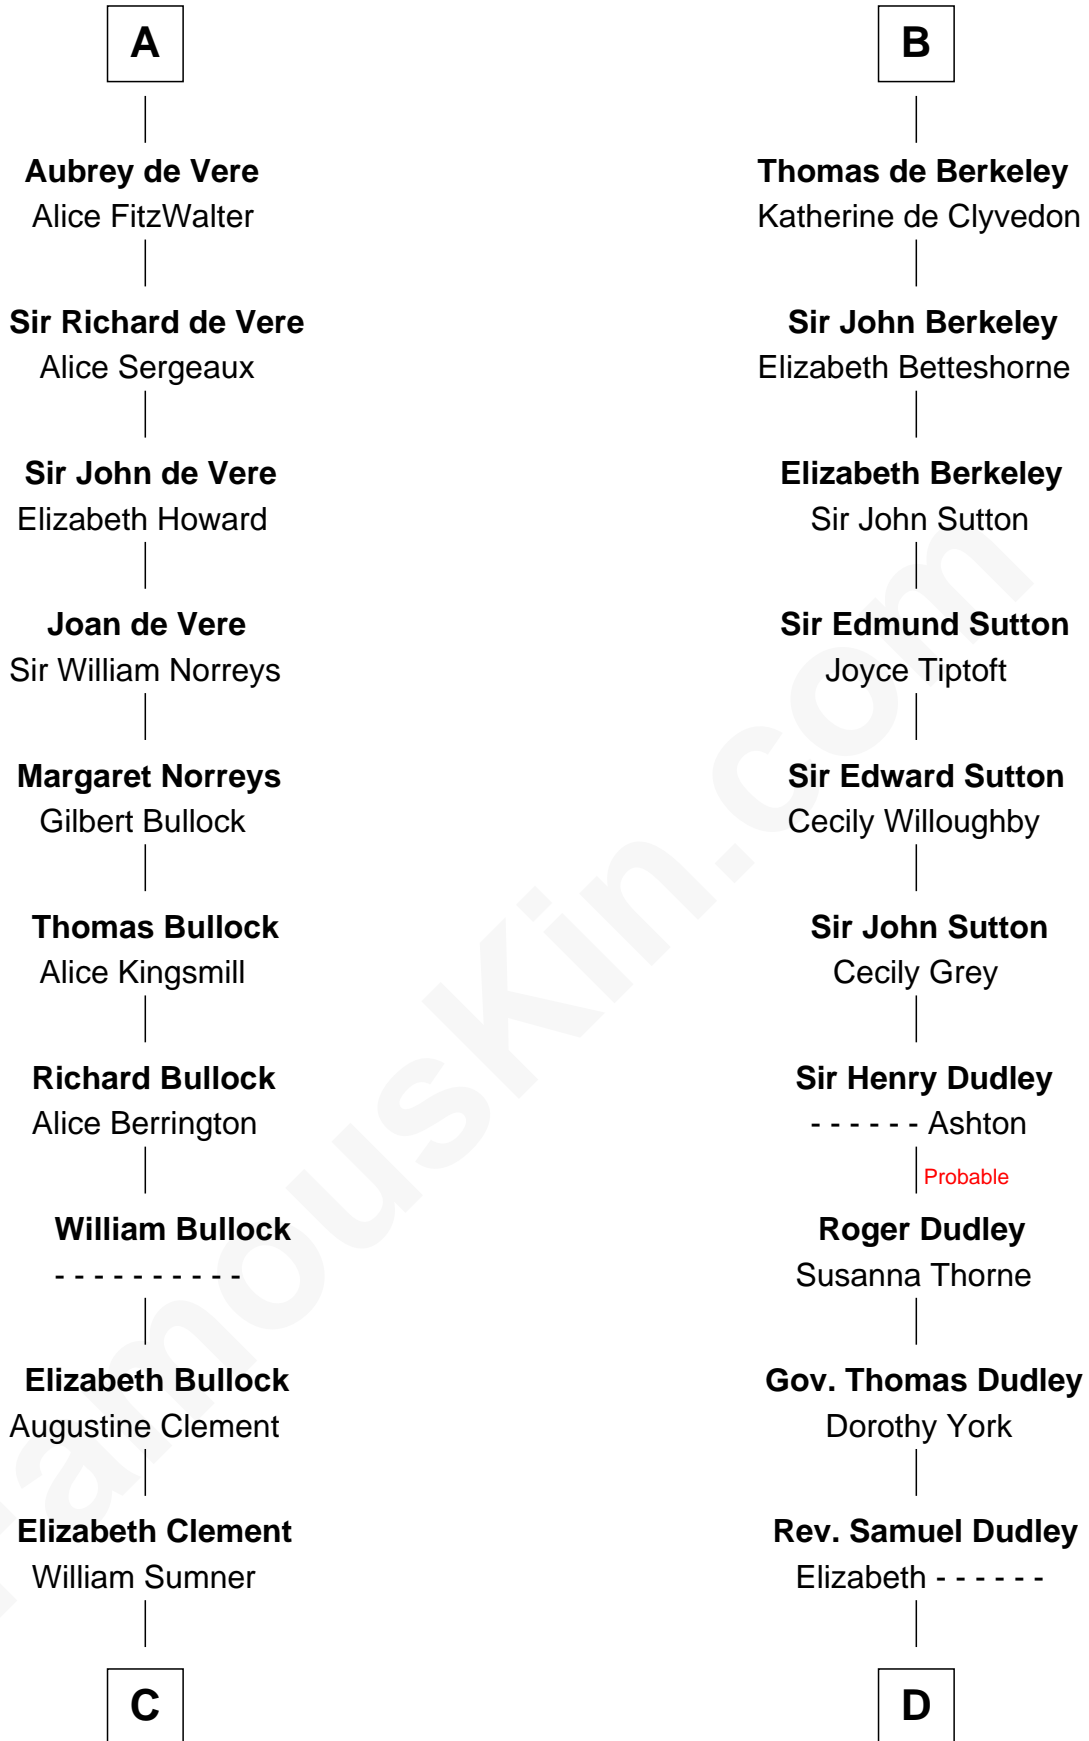

FamousKin.com Relationship Chart of

Samuel Howard

Boston Tea Party Participant

20th cousin of

John Langdon

Signer of the U.S. Constitution

C

Hannah Sumner

John Goffe

William Goffe

Abigail Richardson

Martha Goffe

Ebenezer Howard

Samuel Howard

Boston Tea Party Participant

D