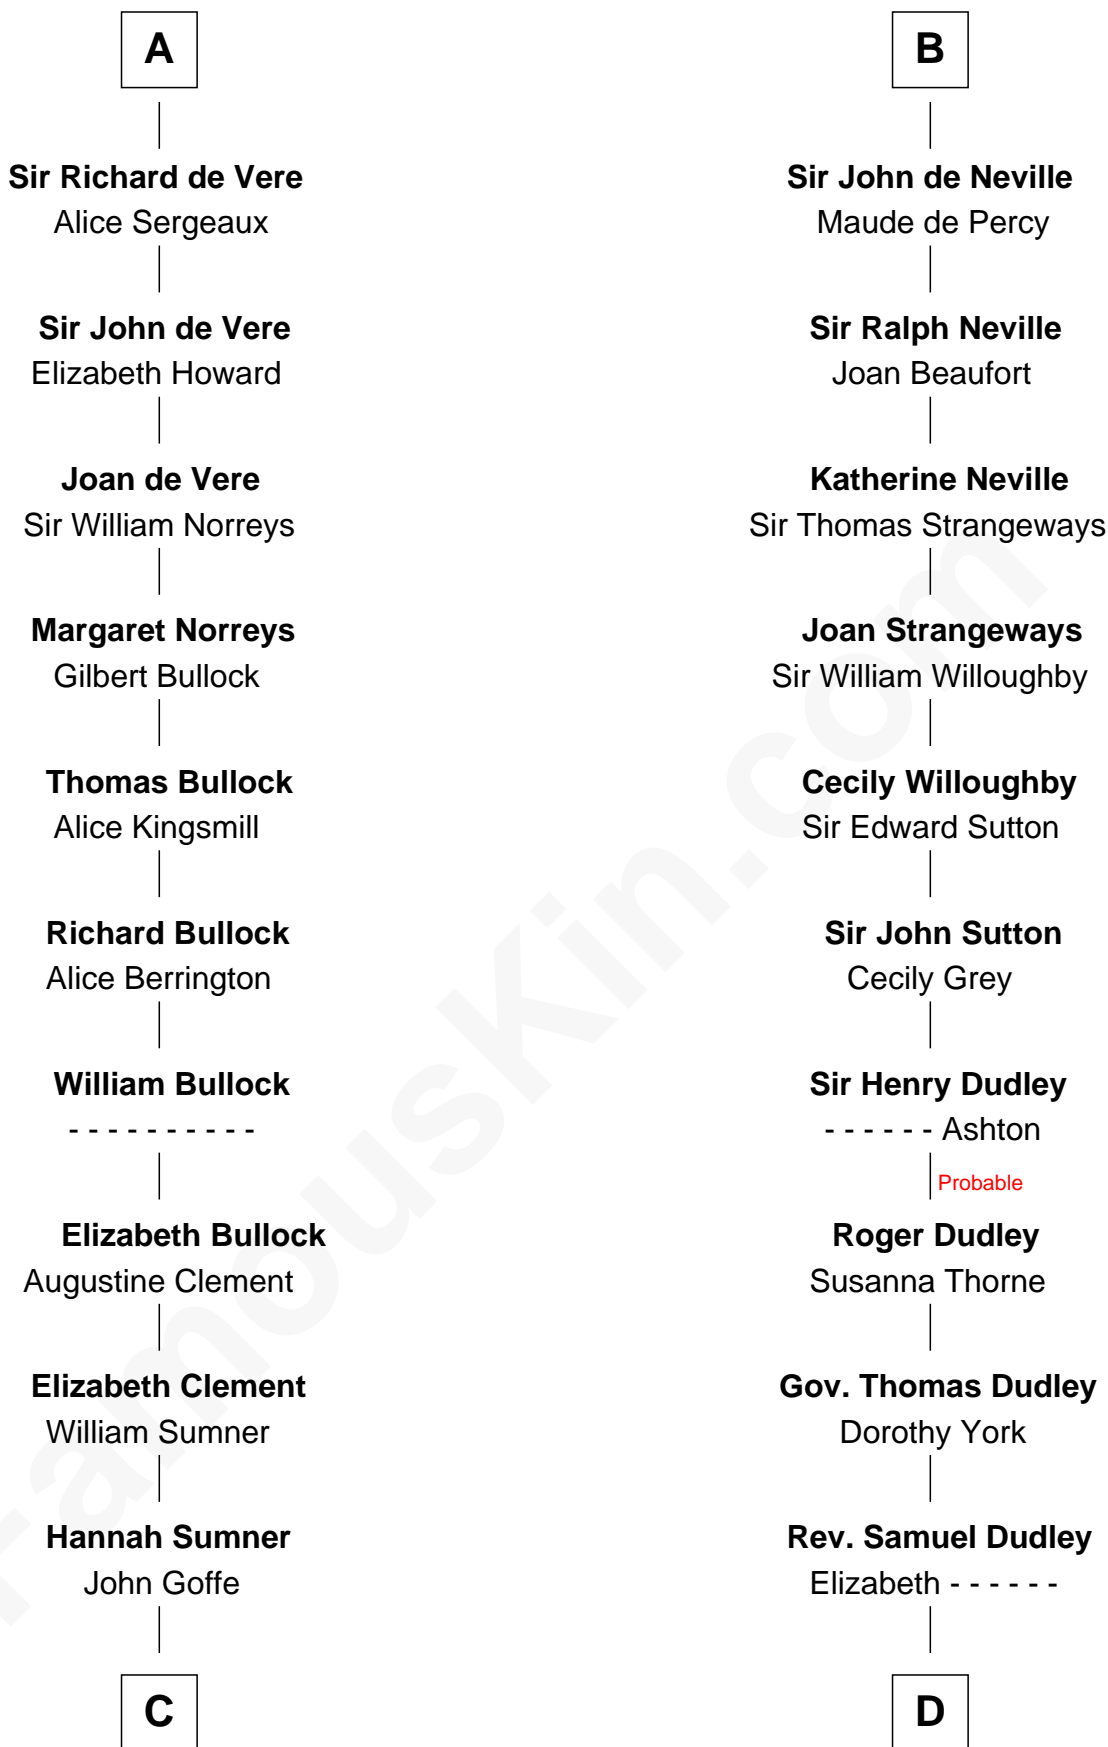

FamousKin.com Relationship Chart of

Samuel Howard

Boston Tea Party Participant

19th cousin 1 time removed of

John Langdon

Signer of the U.S. Constitution

C

William Goffe
Abigail Richardson

Martha Goffe
Ebenezer Howard

Samuel Howard
Boston Tea Party Participant

D

Elizabeth Dudley
Kinsley Hall

Josiah Hall
Mary Woodbury

Mary Hall
John Langdon

John Langdon
Signer of the U.S. Constitution