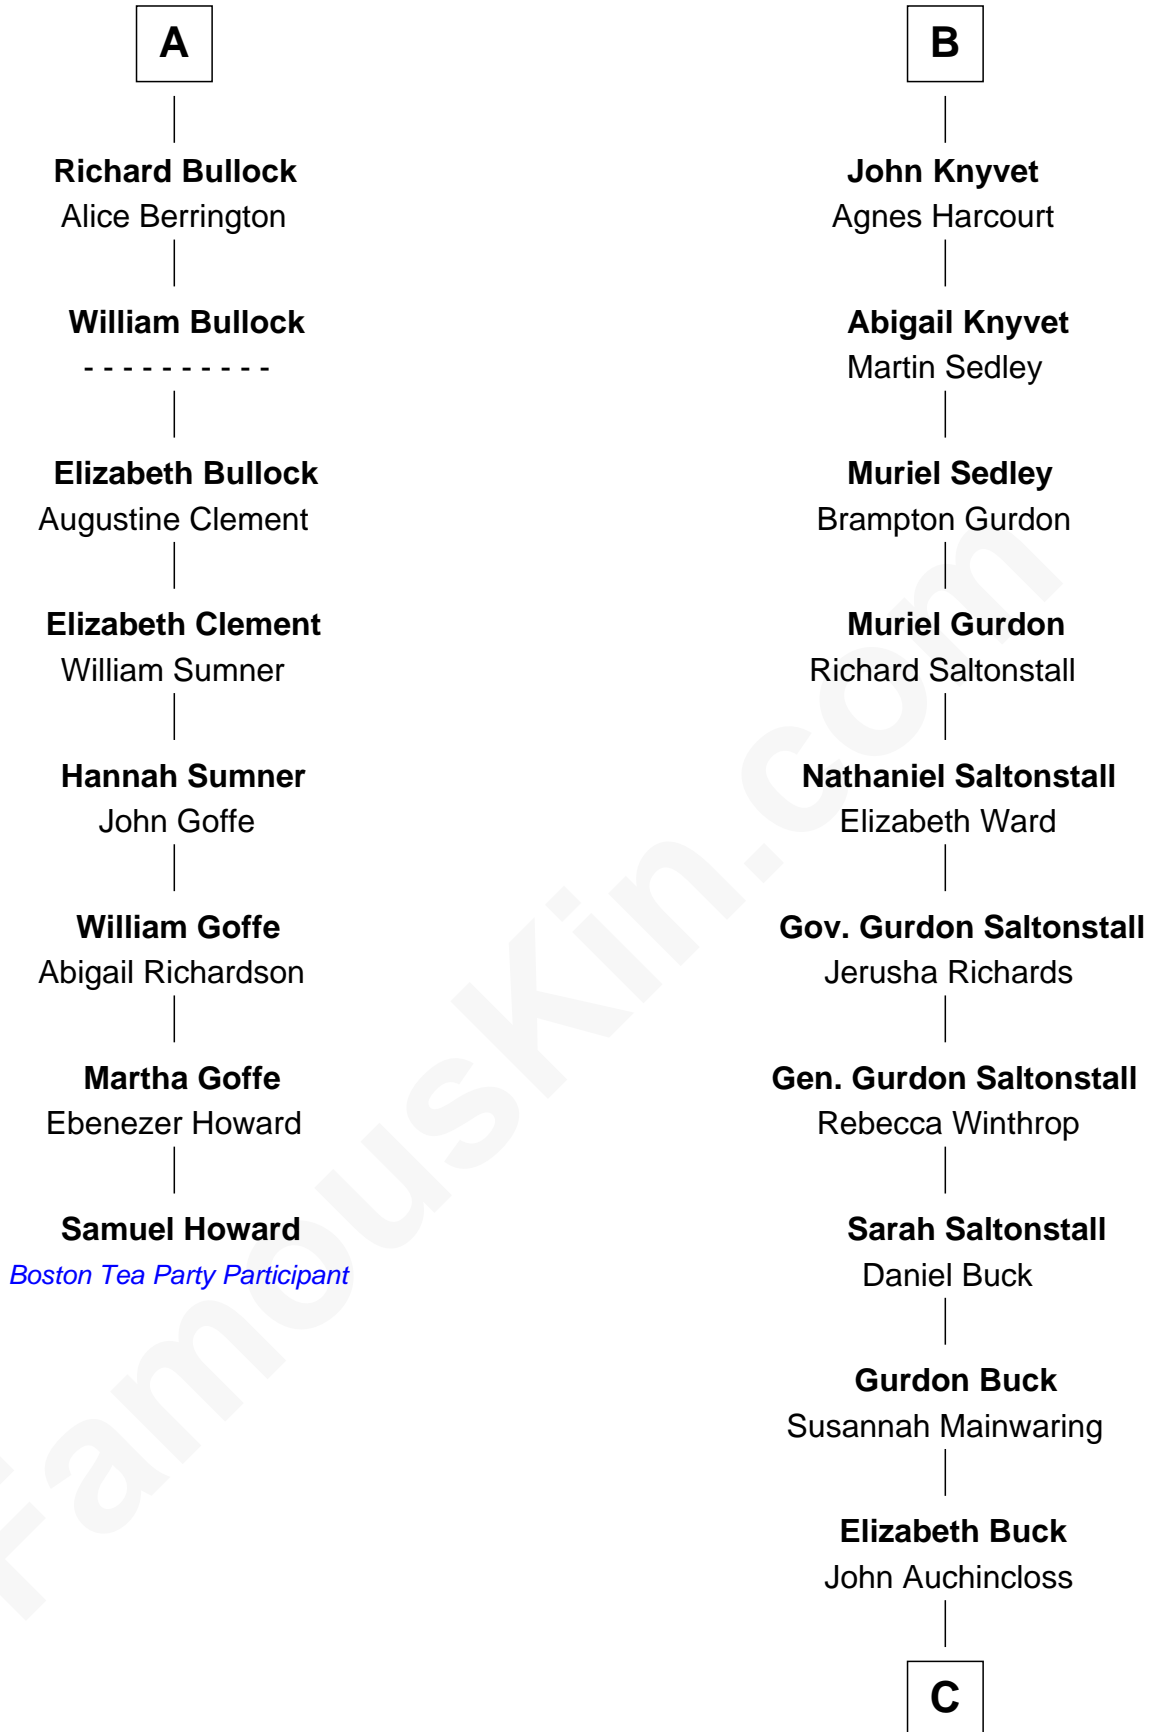

FamousKin.com Relationship Chart of

Samuel Howard

Boston Tea Party Participant

14th cousin 5 times removed of

Louis Auchincloss

Author

C

John Winthrop Auchincloss

Joanna Hone Russell

Joseph Howland Auchincloss

Priscilla Dixon Stanton

Louis Auchincloss

Author

FamousKin.com