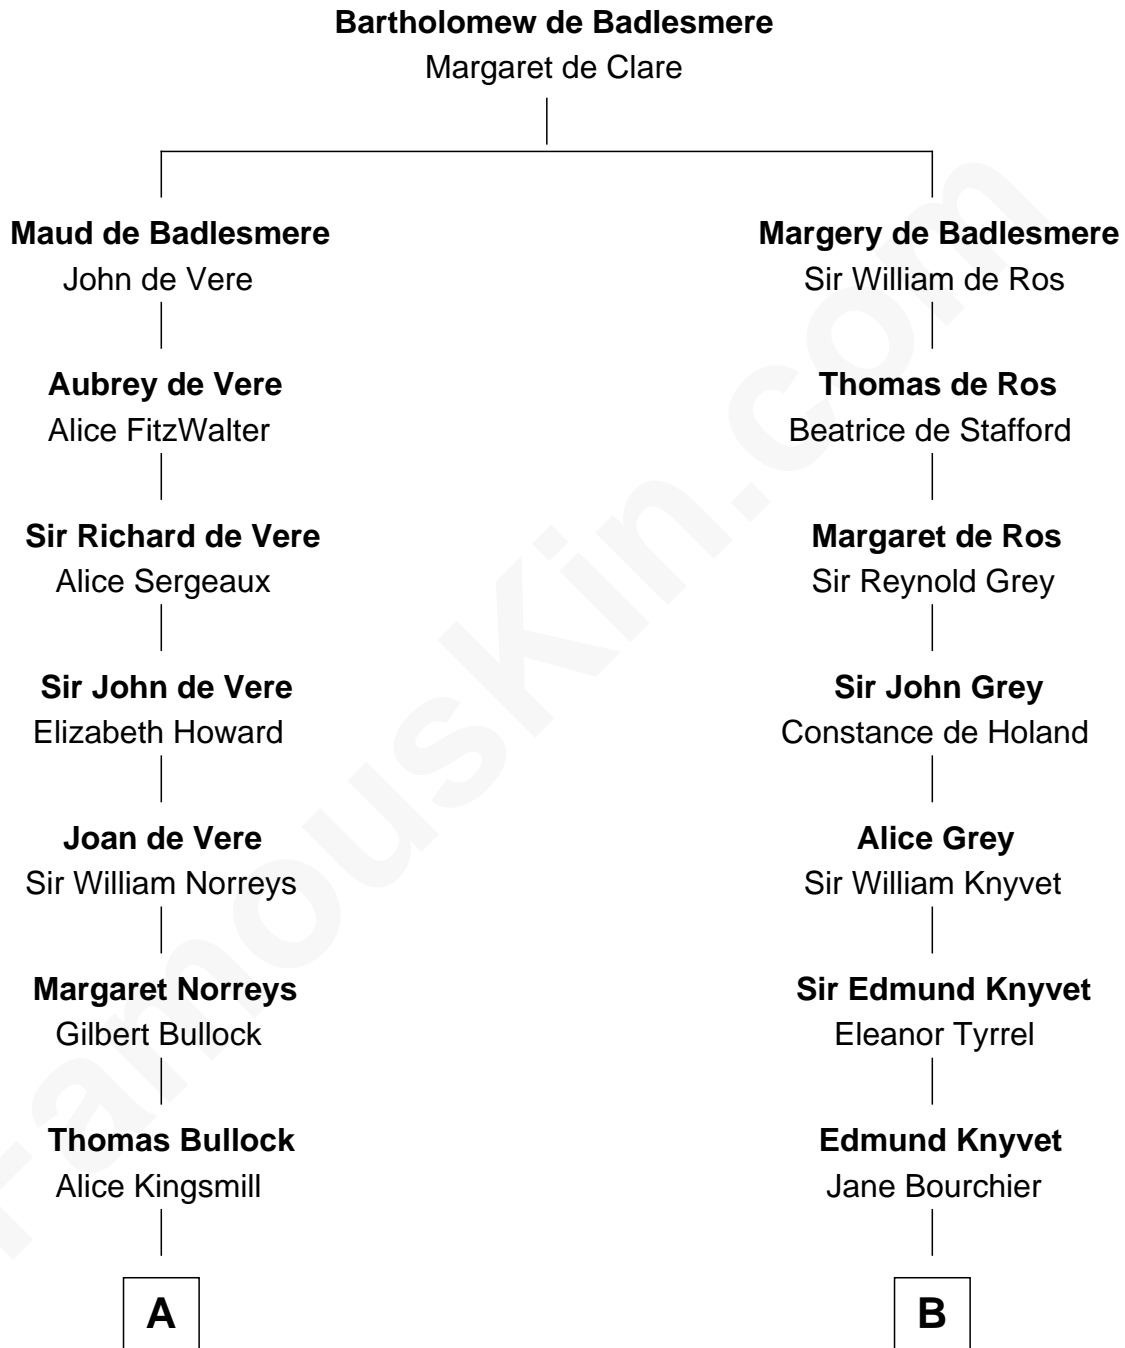

FamousKin.com Relationship Chart of

Samuel Howard

Boston Tea Party Participant

14th cousin 5 times removed of

Louis Auchincloss

Author

C

John Winthrop Auchincloss

Joanna Hone Russell

Joseph Howland Auchincloss

Priscilla Dixon Stanton

Louis Auchincloss

Author

FamousKin.com