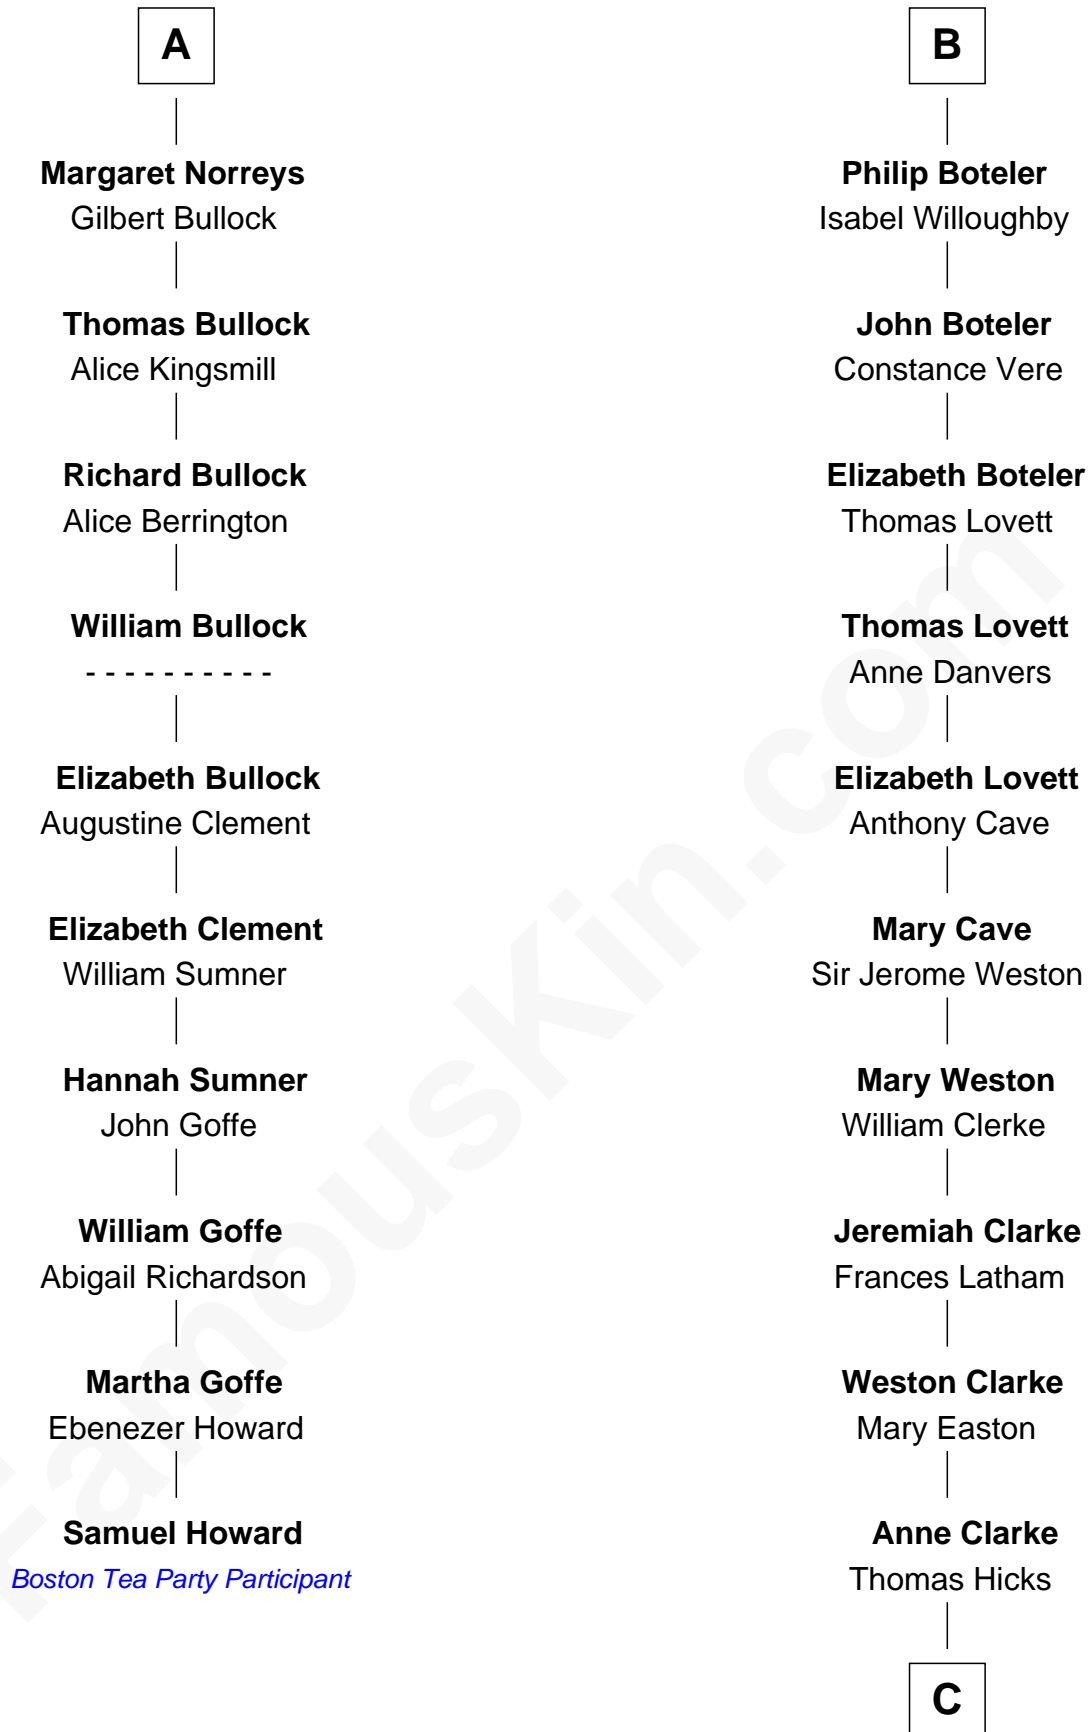

FamousKin.com Relationship Chart of

Samuel Howard

Boston Tea Party Participant

16th cousin 5 times removed of

Hetty Green

"The Witch of Wall Street"

C

Thomas Hicks

Judith Akin

Sarah Hicks

Gideon Howland

Gideon Howland

Mehitable Howland

Abby Slocum Howland

Edward Mott Robinson

Hetty Green

"The Witch of Wall Street"