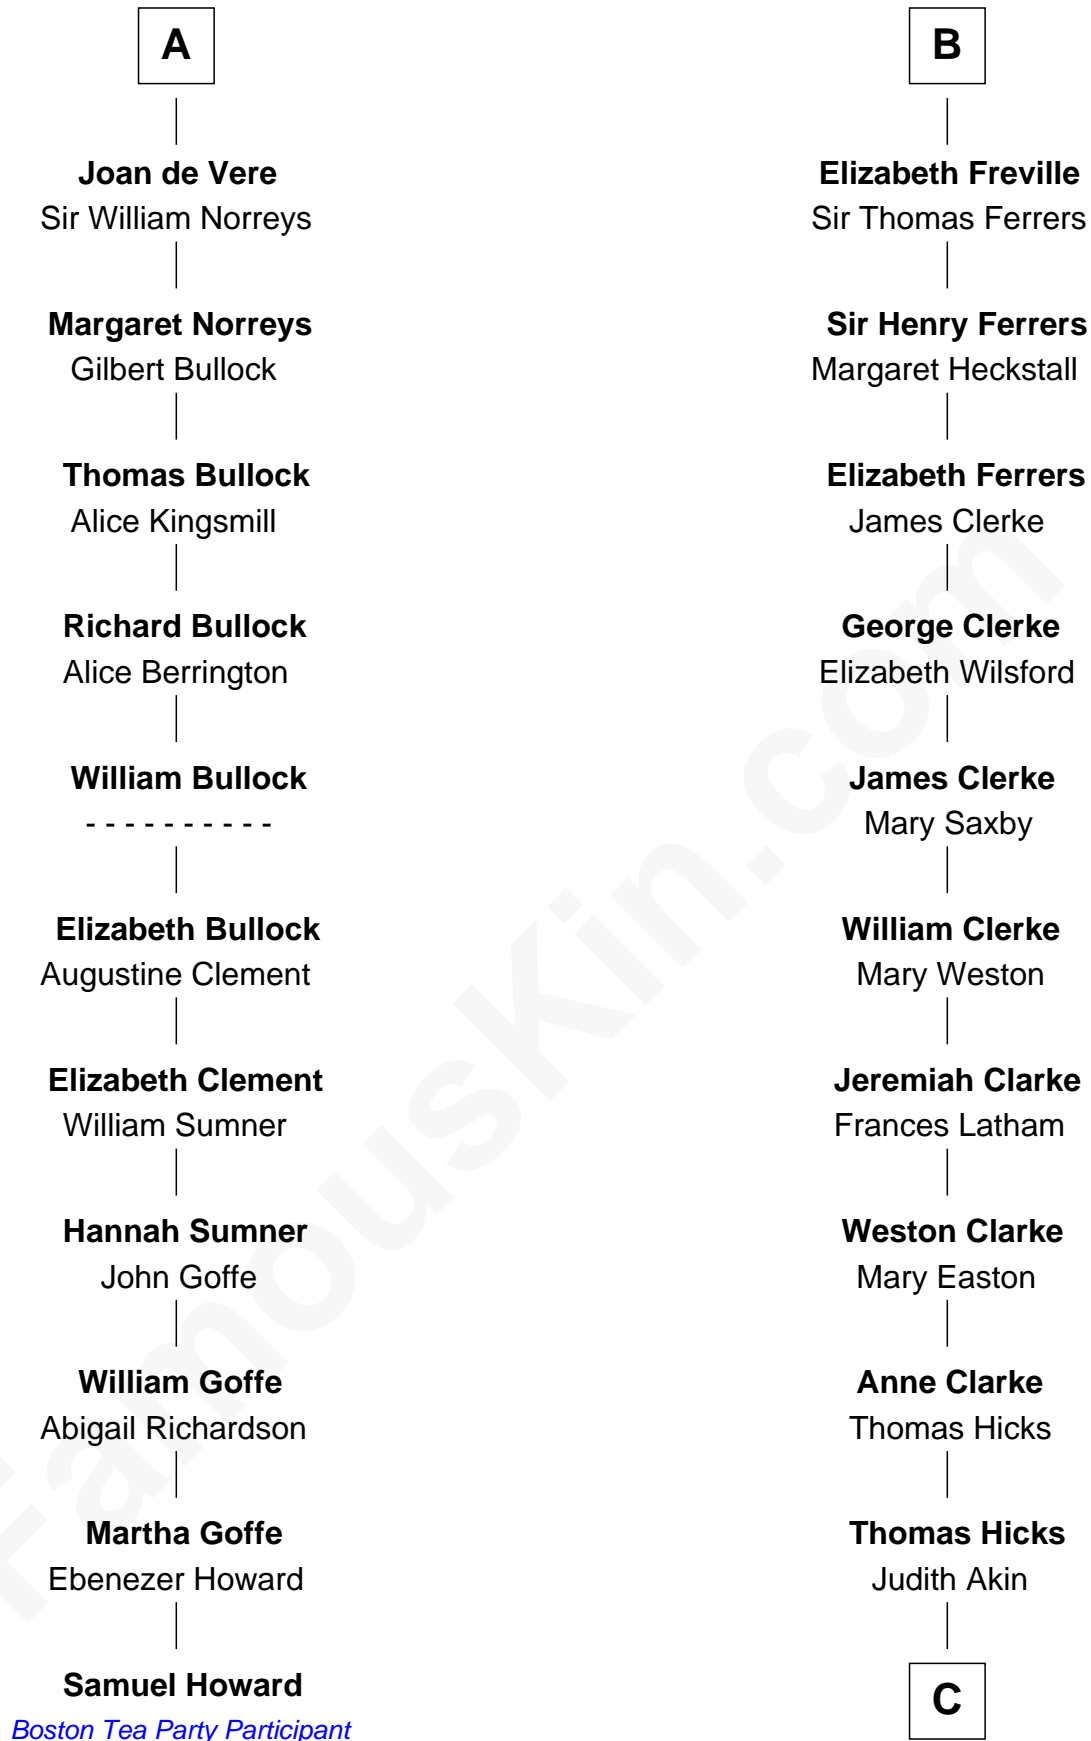

# FamousKin.com Relationship Chart of

**Samuel Howard**

*Boston Tea Party Participant*

17th cousin 3 times removed of

**Hetty Green**

*"The Witch of Wall Street"*

**Sir William Longespee**

Ela of Salisbury

**C**

—  
**Sarah Hicks**

Gideon Howland

—  
**Gideon Howland**

Mehitable Howland

—  
**Abby Slocum Howland**

Edward Mott Robinson

—  
**Hetty Green**

*"The Witch of Wall Street"*

FamousKin.com