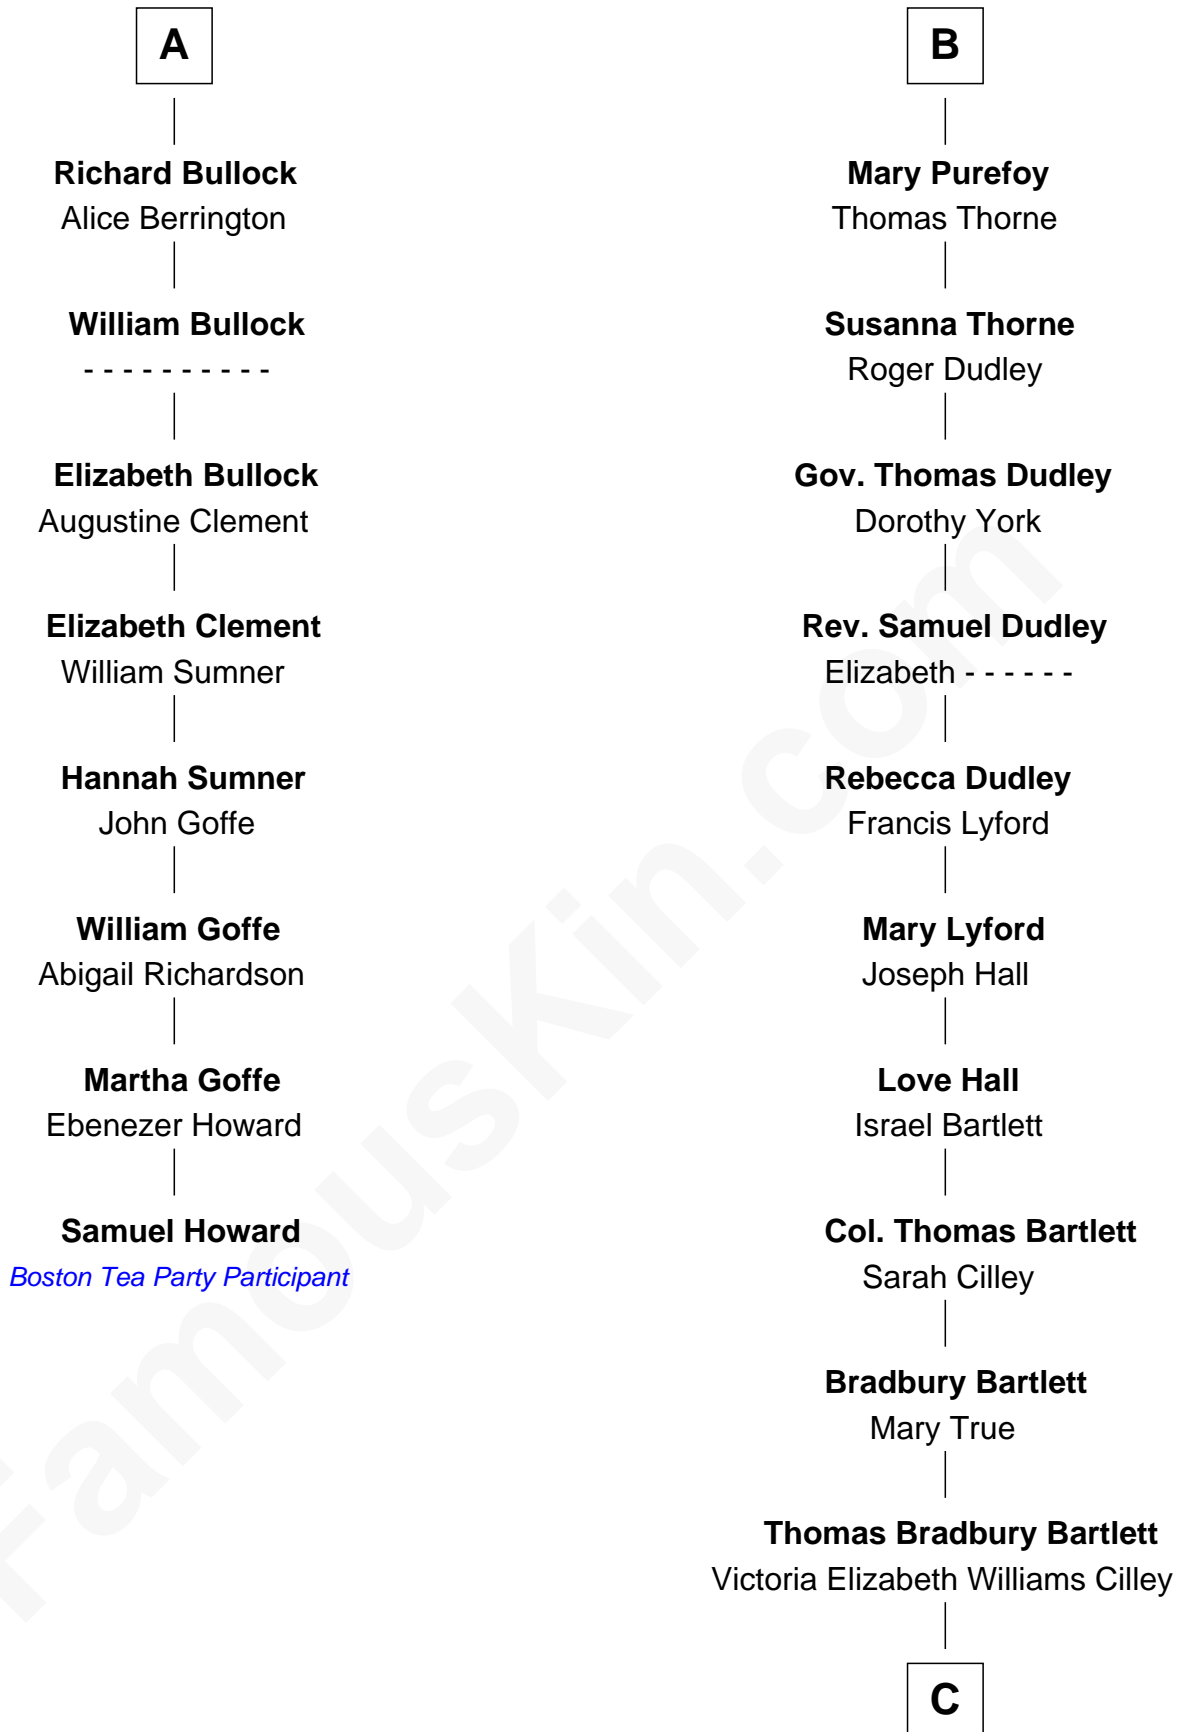

FamousKin.com Relationship Chart of

Samuel Howard

Boston Tea Party Participant

14th cousin 5 times removed of

Alan Shepard

Mercury and Apollo Astronaut

Sir John Howard

Alice de Bois

Joan de Vere

Sir William Norreys

Margaret Norreys

Gilbert Bullock

Thomas Bullock

Alice Kingsmill

A

Joan Howard

John Denton

Alice Denton

Nicholas Purefoy

Edward Purefoy

Anne Fettiplace

B

C

Annie Elizabeth Bartlett
Frederick Johnson Shepard

Alan Bartlett Shepard
Pauline Renza Emerson

Alan Shepard
Mercury and Apollo Astronaut

FamousKin.com