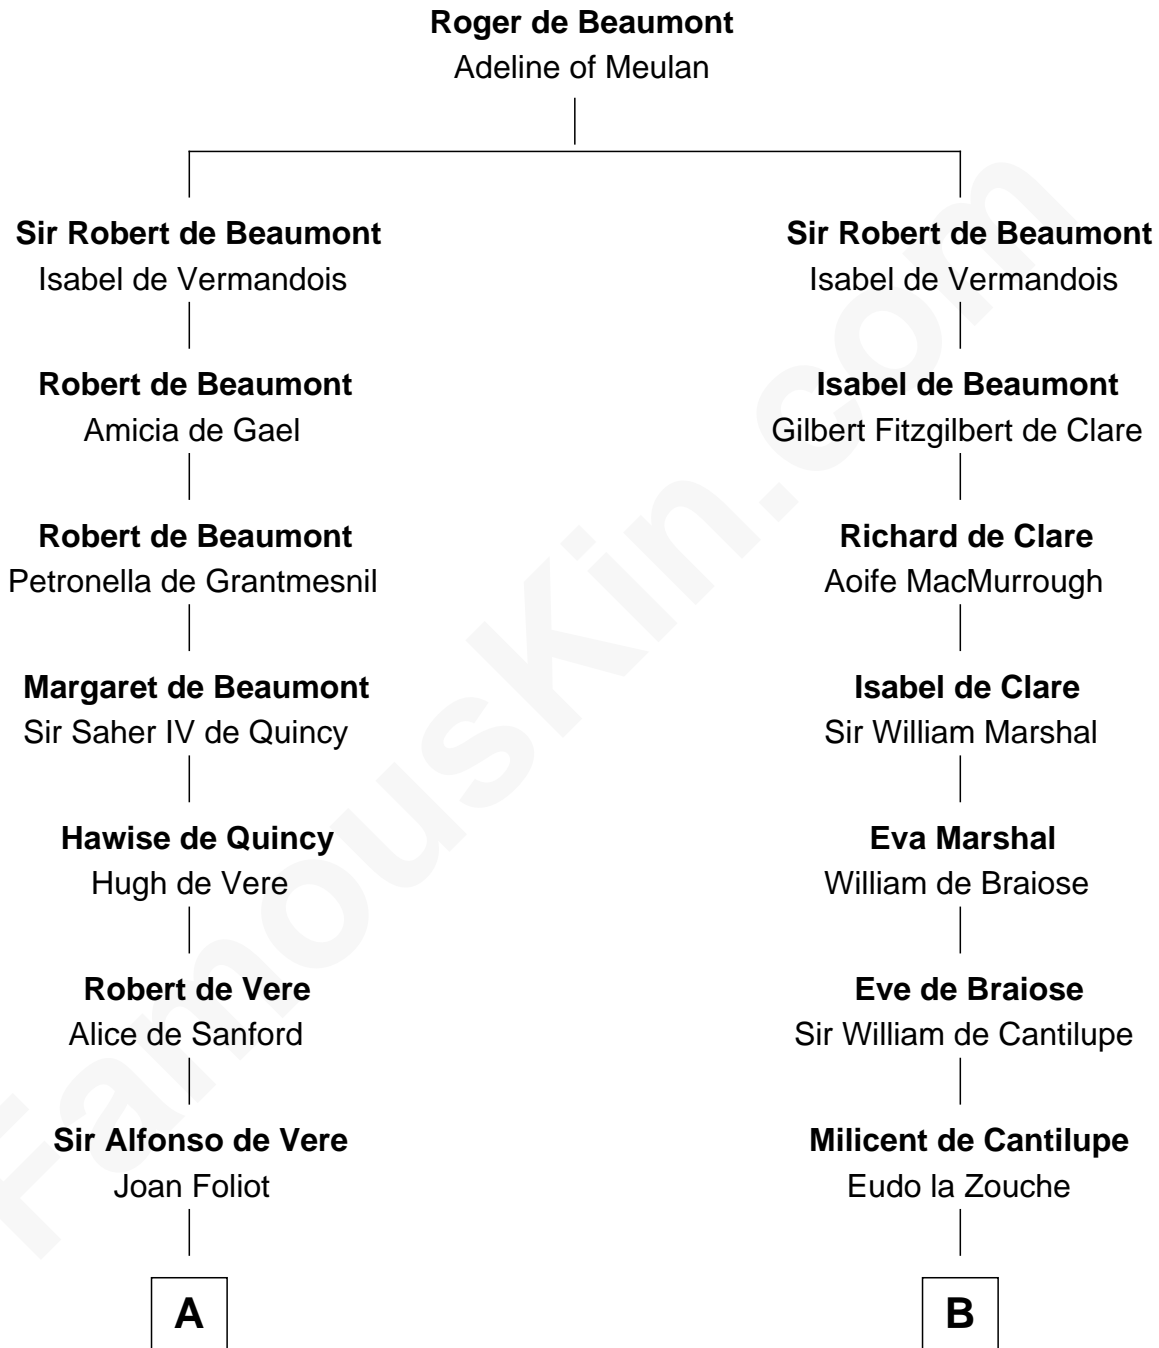

FamousKin.com

Relationship Chart of

Samuel Howard

Boston Tea Party Participant

21st cousin of

Abigail (Smith) Adams

First Lady of President John Adams

C

Elizabeth Clement

William Sumner

Hannah Sumner

John Goffe

William Goffe

Abigail Richardson

Martha Goffe

Ebenezer Howard