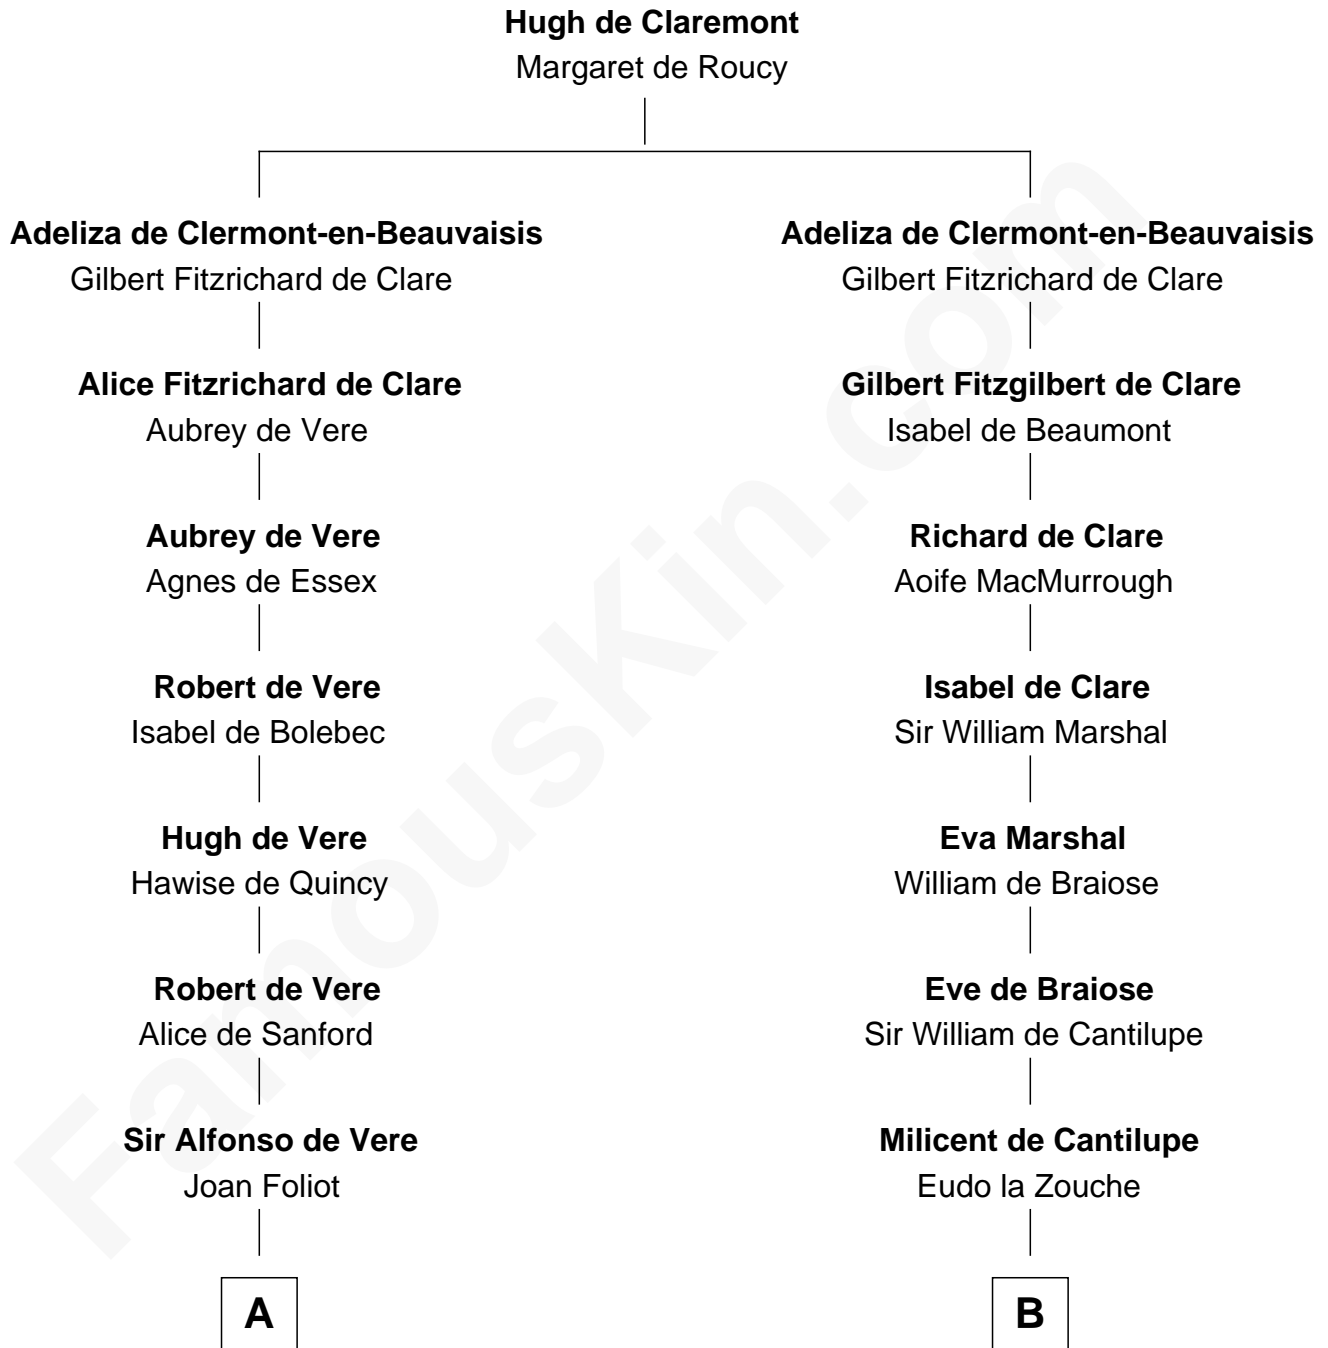

## Relationship Chart of

**Samuel Howard**

*Boston Tea Party Participant*

21st cousin of

**Abigail (Smith) Adams**

*First Lady of President John Adams*

**C**

**Elizabeth Clement**

William Sumner

**Hannah Sumner**

John Goffe

**William Goffe**

Abigail Richardson

**Martha Goffe**

Ebenezer Howard

**Samuel Howard**