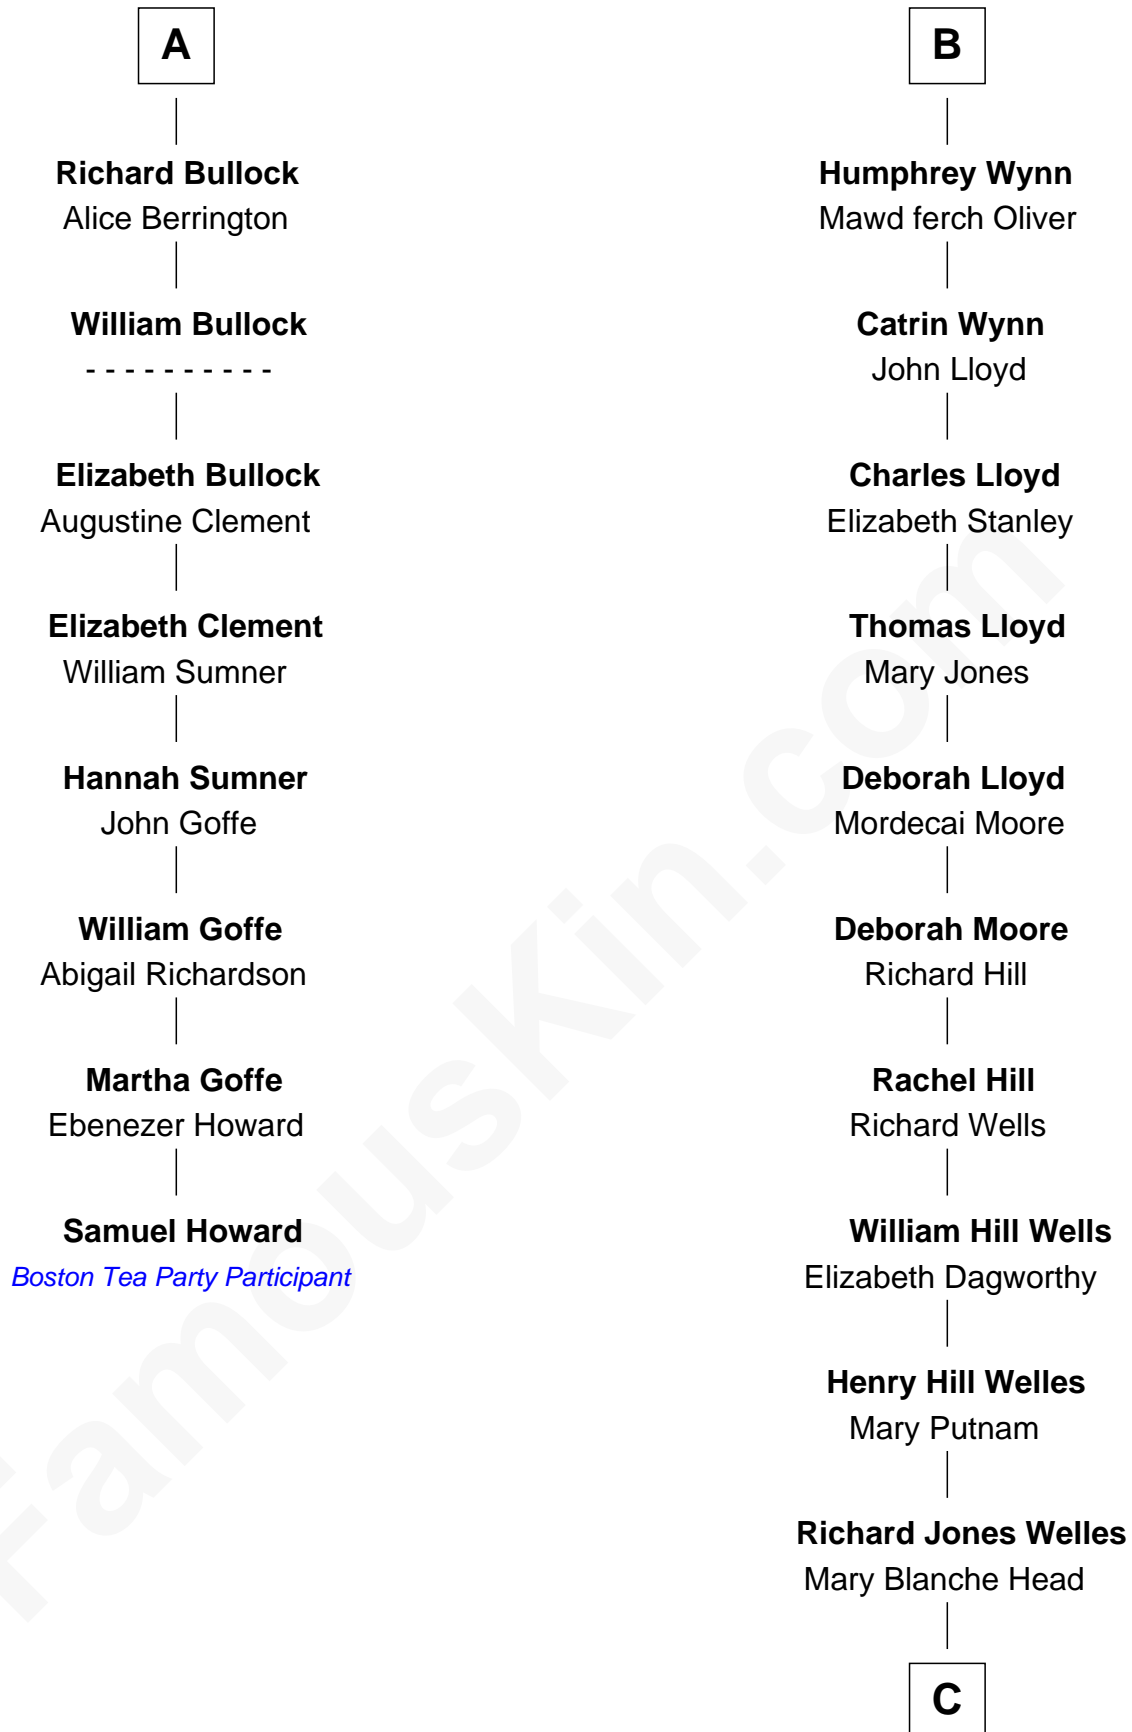

# FamousKin.com Relationship Chart of

**Samuel Howard**

*Boston Tea Party Participant*

14th cousin 4 times removed of

**Orson Welles**

*Radio, Stage, and Movie Actor*

**C**

Richard Head Welles