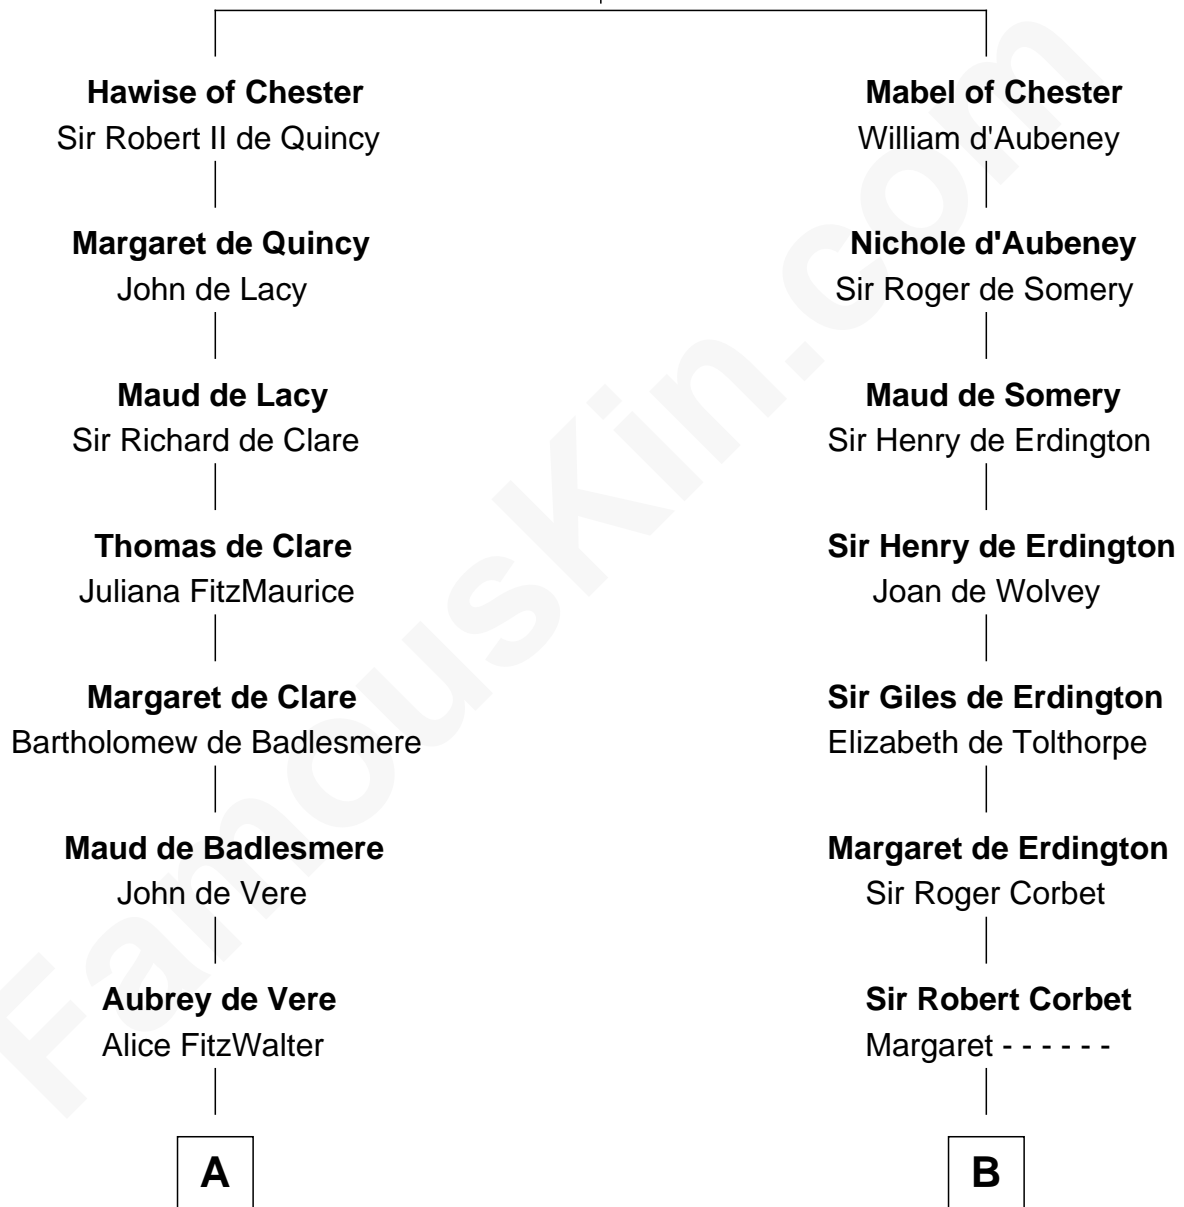

## Relationship Chart of

**Samuel Howard**

*Boston Tea Party Participant*

17th cousin 2 times removed of

**John Hancock**

*Signer of the Declaration of Independence*

**Hugh de Kevelioc**  
Bertrade de Montfort

**C**

—  
**William Goffe**  
Abigail Richardson

—  
**Martha Goffe**  
Ebenezer Howard

—  
**Samuel Howard**  
*Boston Tea Party Participant*

FamousKin.com