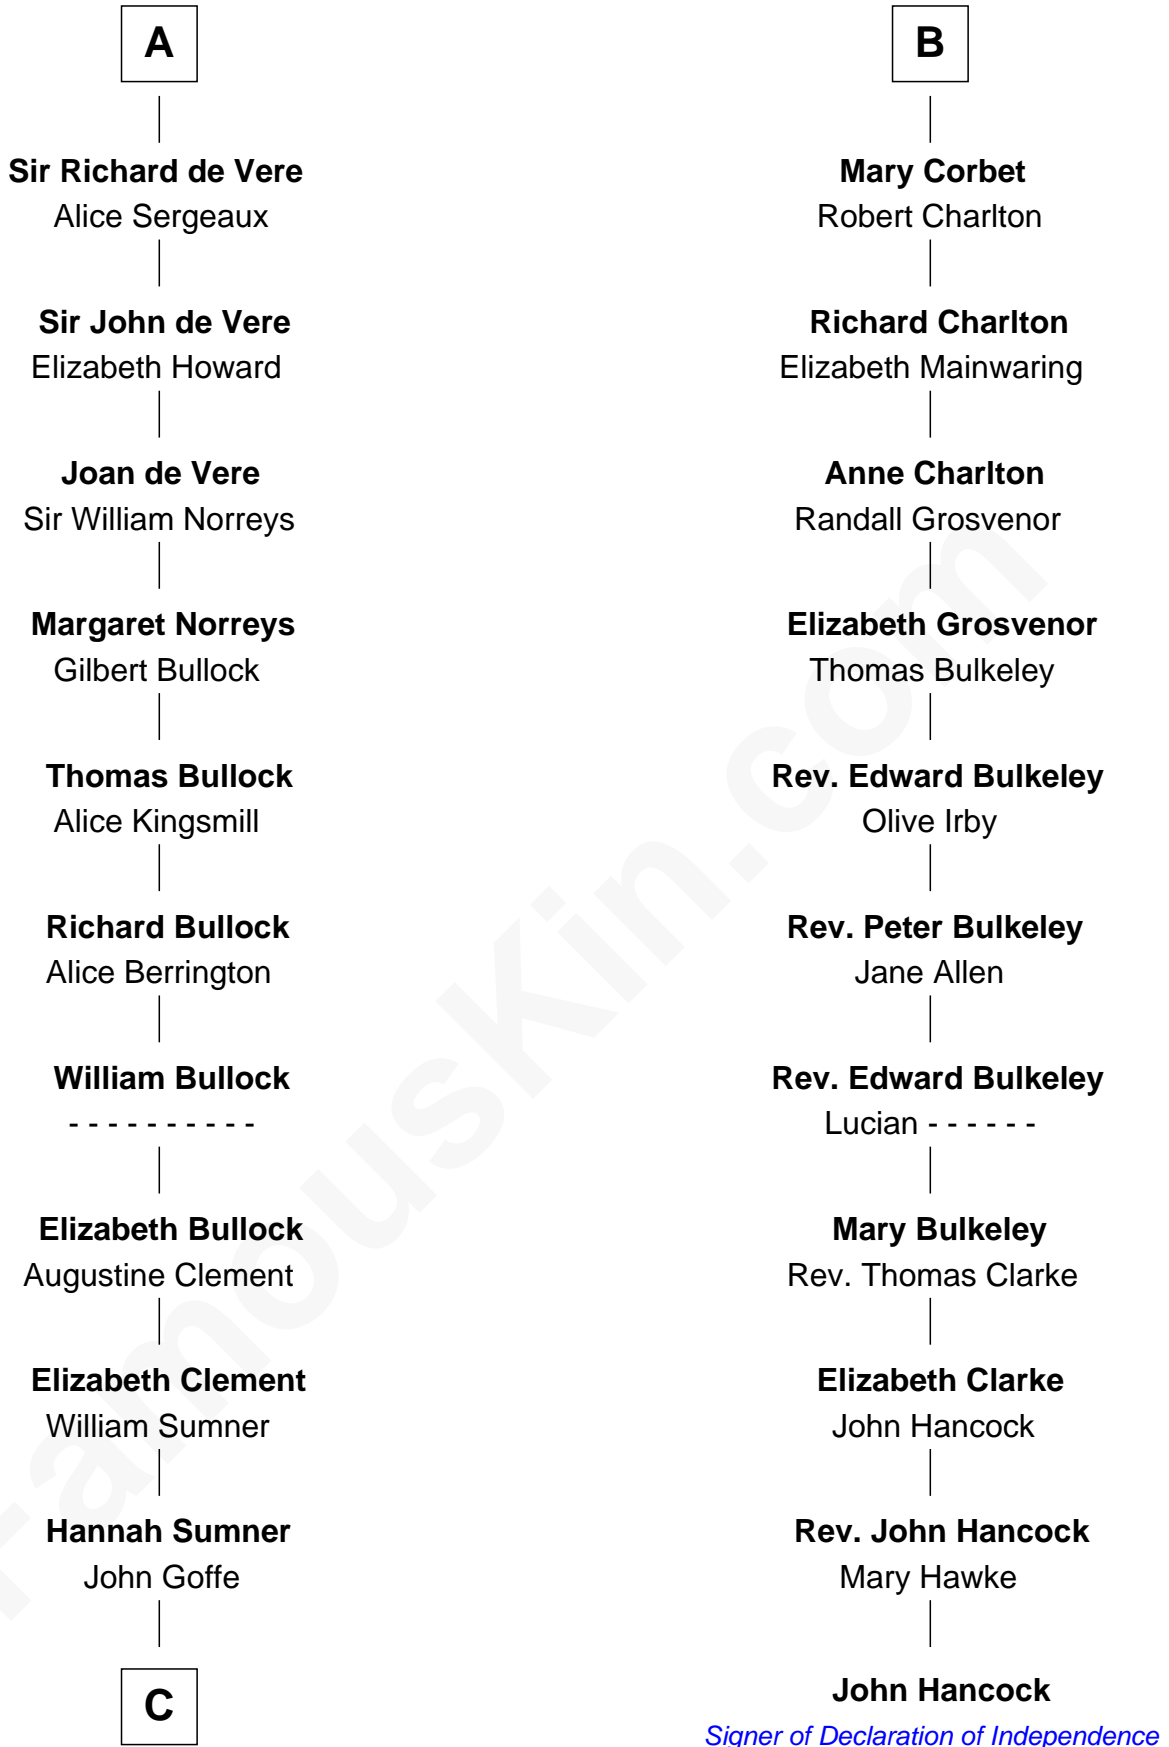

## Relationship Chart of

**Samuel Howard**

*Boston Tea Party Participant*

17th cousin 2 times removed of

**John Hancock**

*Signer of the Declaration of Independence*

**Hugh de Kevelioc**  
Bertrade de Montfort

**C**

—  
**William Goffe**  
Abigail Richardson

—  
**Martha Goffe**  
Ebenezer Howard

—  
**Samuel Howard**  
*Boston Tea Party Participant*

FamousKin.com