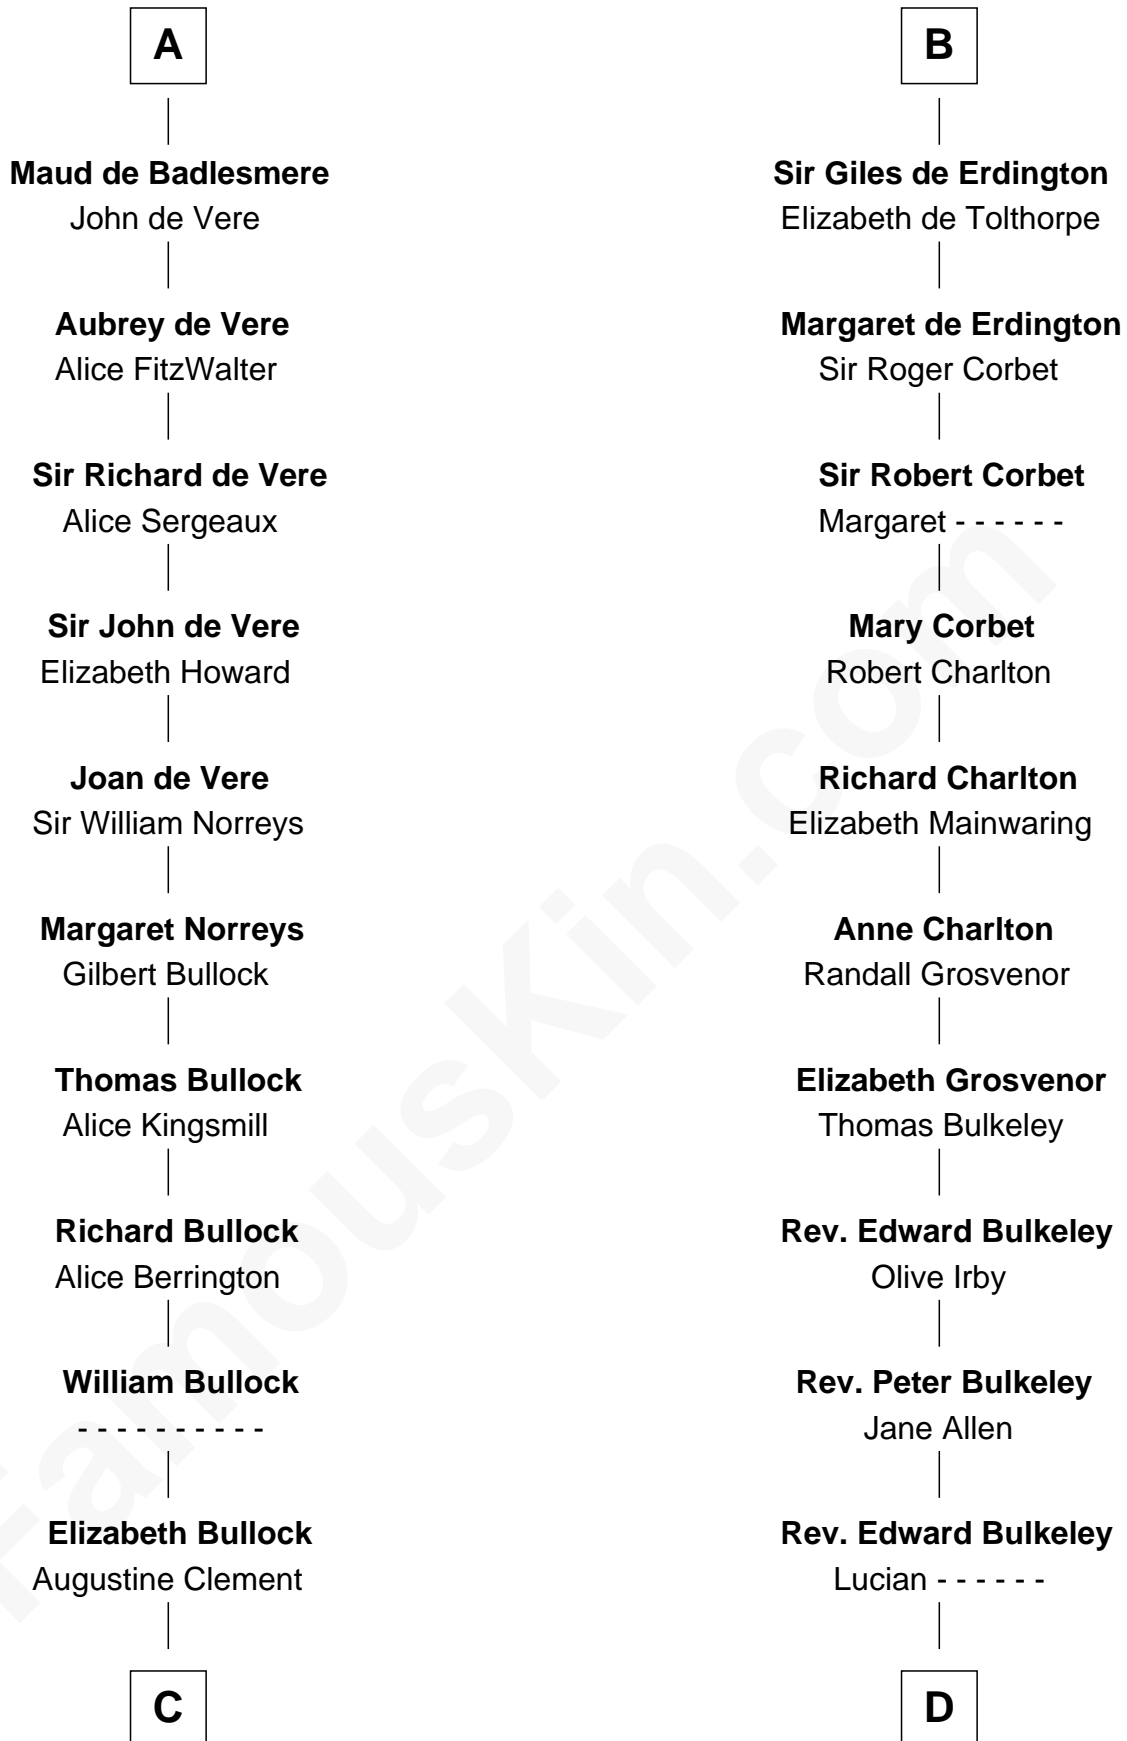

FamousKin.com Relationship Chart of

Samuel Howard

Boston Tea Party Participant

20th cousin 1 time removed of

John Hancock

Signer of the Declaration of Independence

C

Elizabeth Clement

William Sumner

Hannah Sumner

John Goffe

William Goffe

Abigail Richardson

Martha Goffe

Ebenezer Howard

Samuel Howard

Boston Tea Party Participant

D

Mary Bulkeley

Rev. Thomas Clarke

Elizabeth Clarke

John Hancock

Rev. John Hancock

Mary Hawke