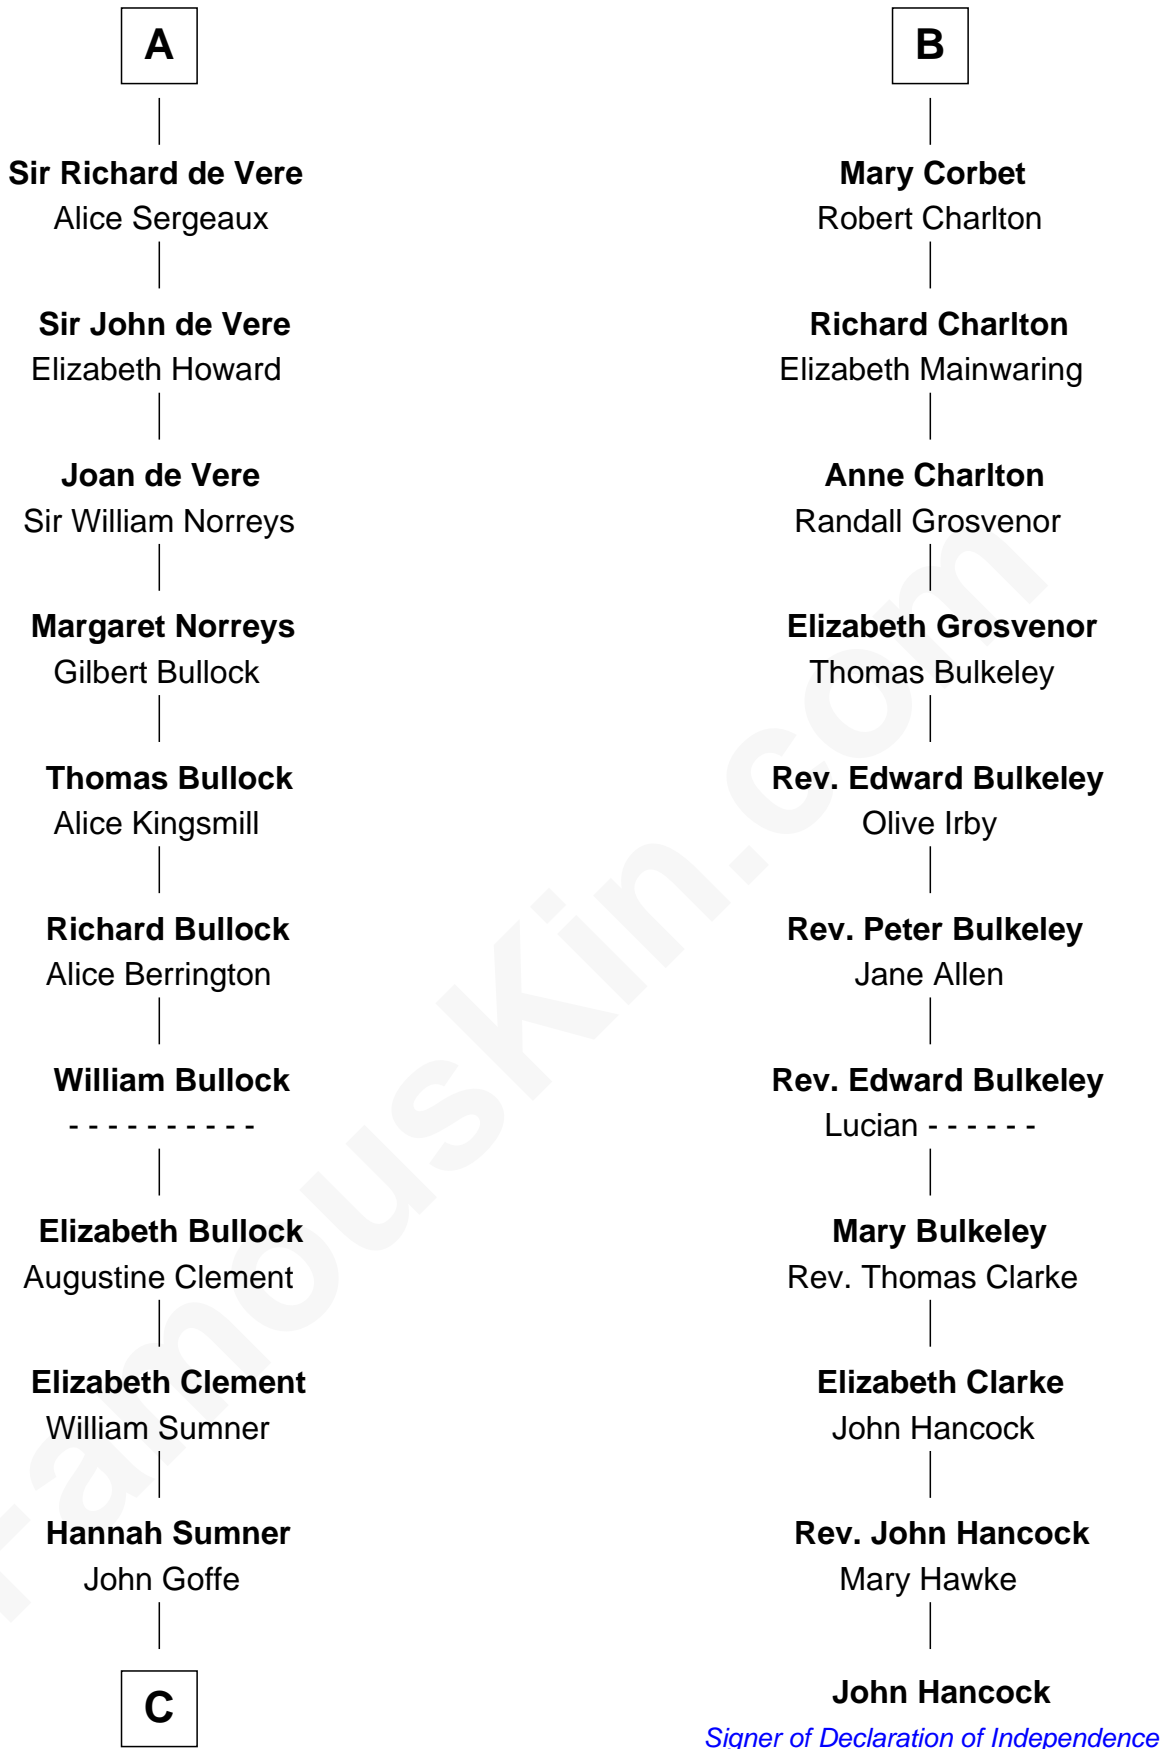

# FamousKin.com Relationship Chart of

**Samuel Howard**

*Boston Tea Party Participant*

17th cousin 2 times removed of

**John Hancock**

*Signer of the Declaration of Independence*

**C**

—  
**William Goffe**  
Abigail Richardson

—  
**Martha Goffe**  
Ebenezer Howard

—  
**Samuel Howard**  
*Boston Tea Party Participant*

FamousKin.com