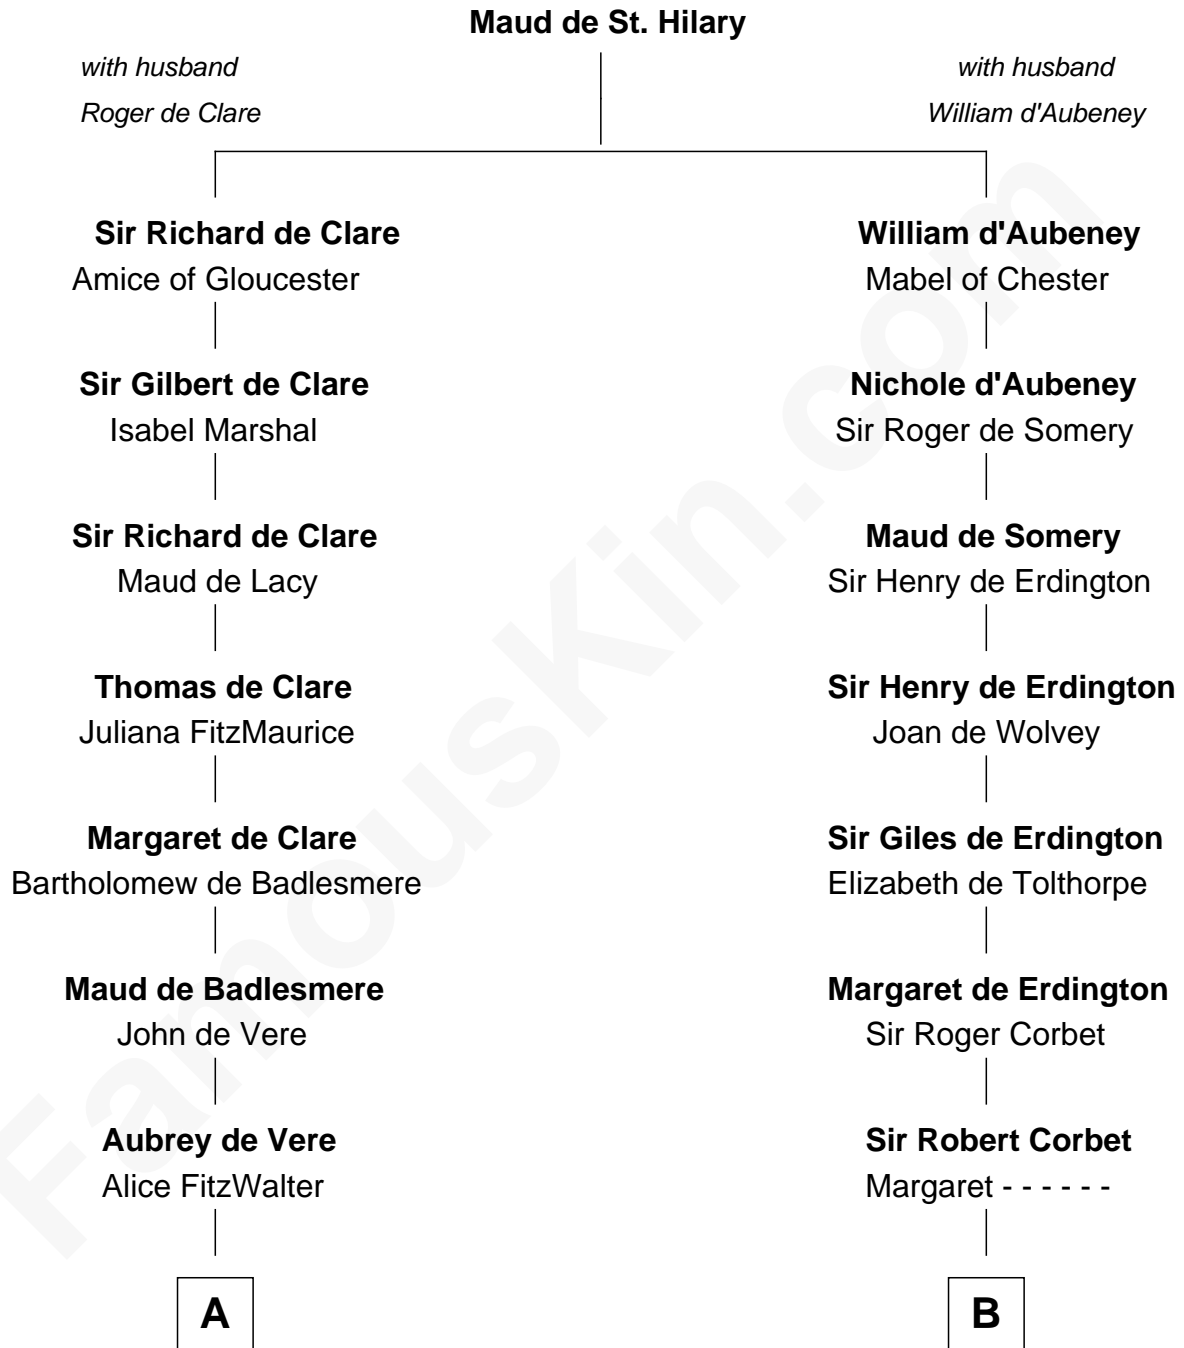

# FamousKin.com Relationship Chart of

**Samuel Howard**

*Boston Tea Party Participant*

17th cousin 2 times removed of

**John Hancock**

*Signer of the Declaration of Independence*

**C**

—  
**William Goffe**  
Abigail Richardson

—  
**Martha Goffe**  
Ebenezer Howard

—  
**Samuel Howard**  
*Boston Tea Party Participant*

FamousKin.com