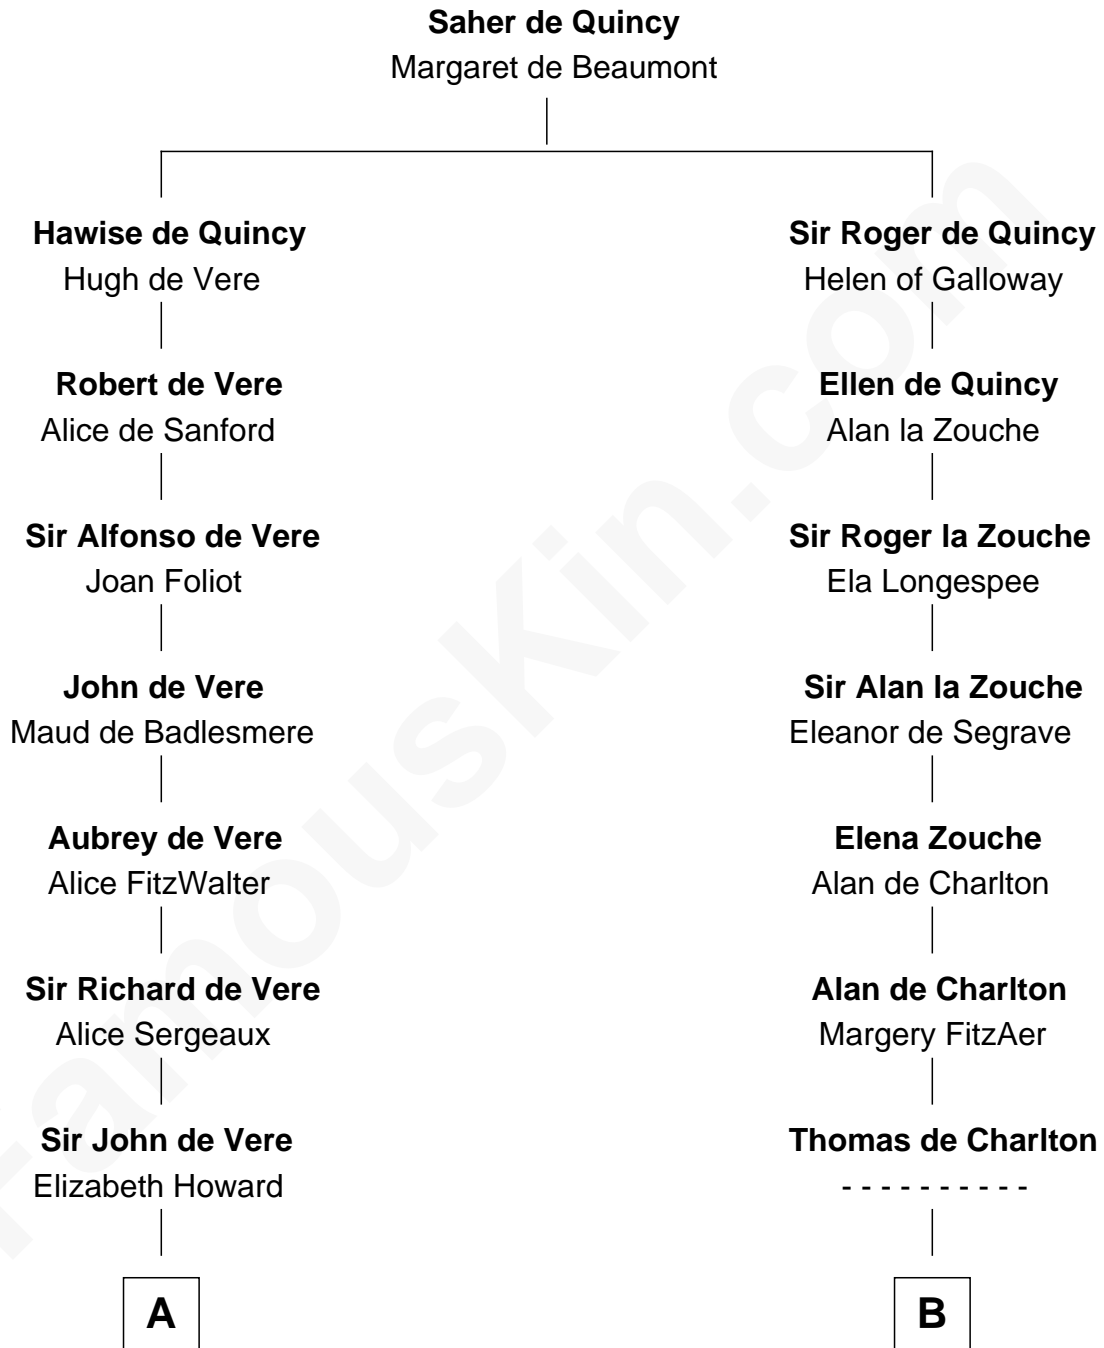

# FamousKin.com Relationship Chart of

**Samuel Howard**

*Boston Tea Party Participant*

17th cousin 2 times removed of

**John Hancock**

*Signer of the Declaration of Independence*

**C**

—  
**Elizabeth Clarke**

John Hancock

—  
**Rev. John Hancock**

Mary Hawke

—  
**John Hancock**

*Signer of Declaration of Independence*

FamousKin.com