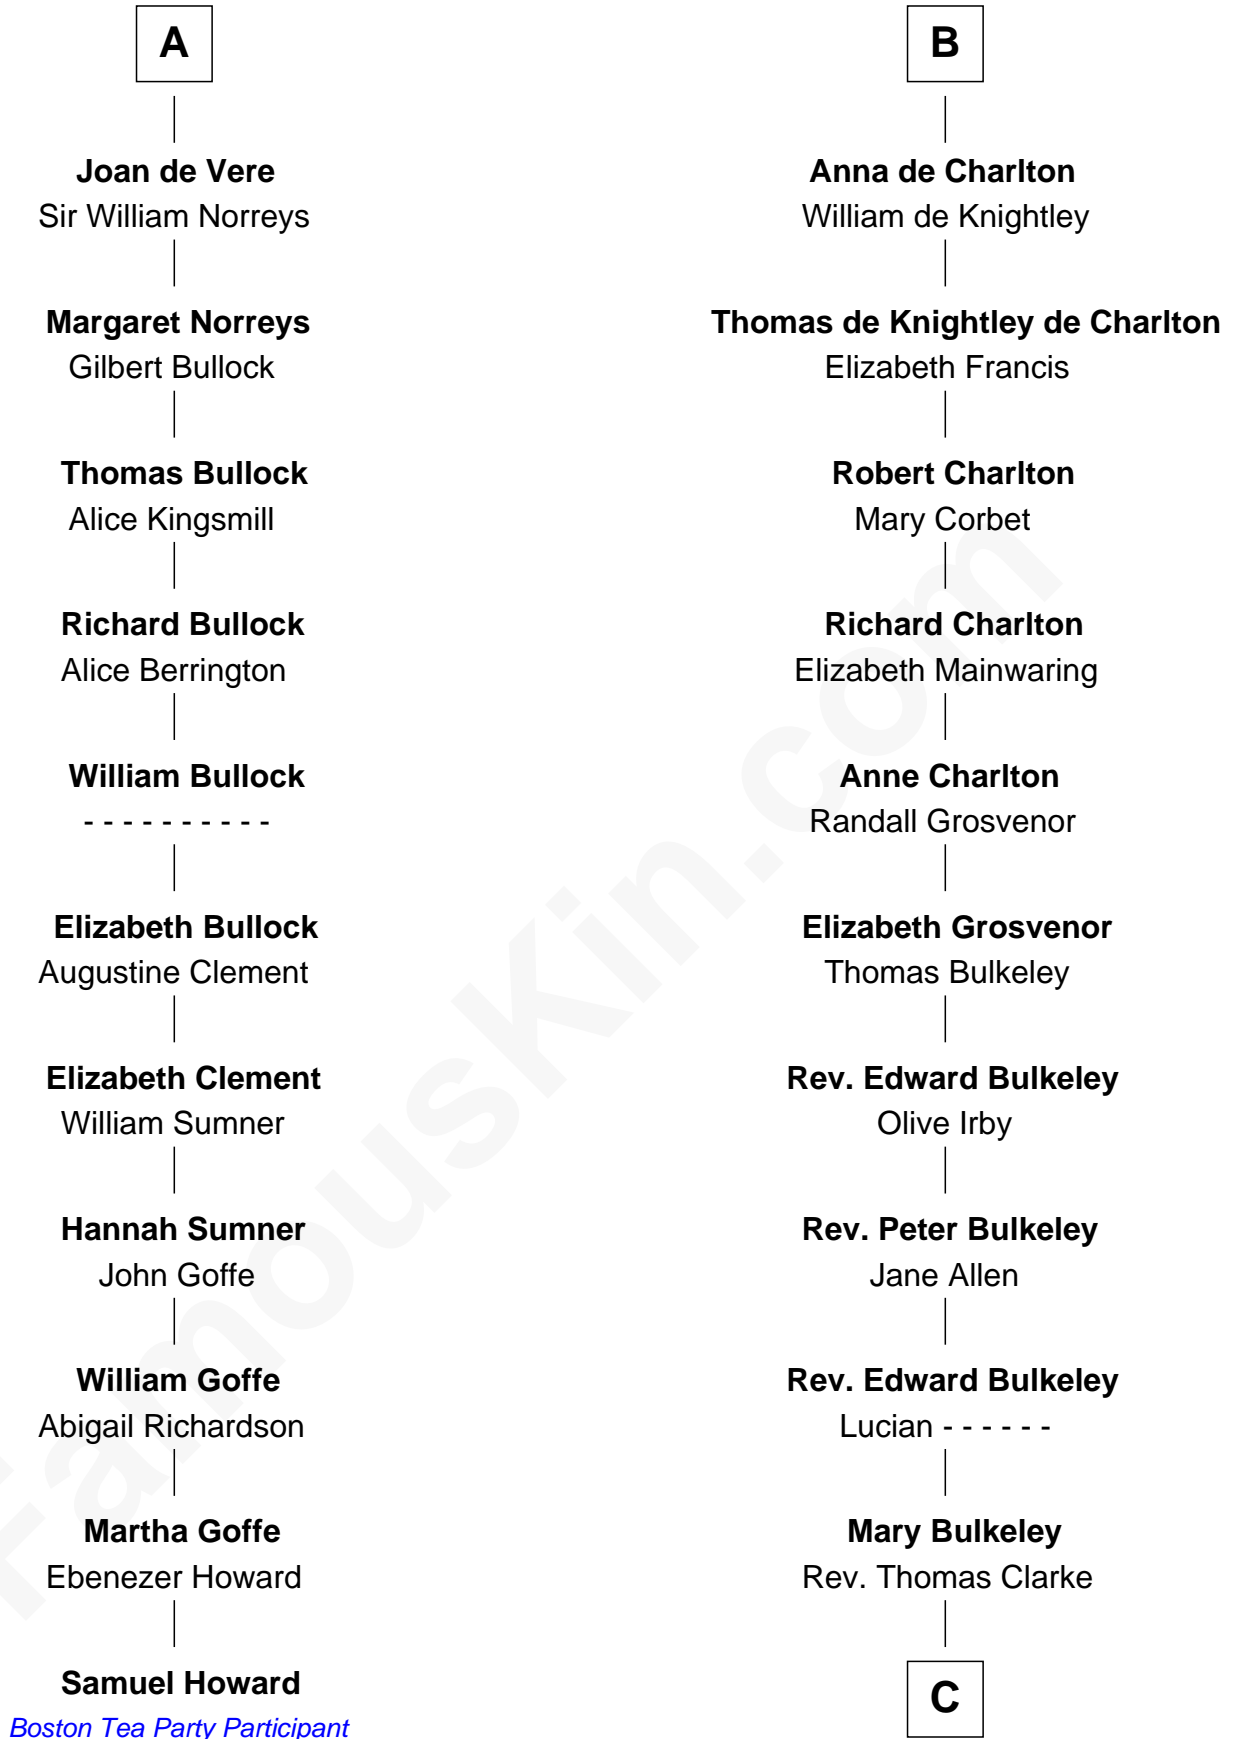

# FamousKin.com Relationship Chart of

**Samuel Howard**

*Boston Tea Party Participant*

17th cousin 2 times removed of

**John Hancock**

*Signer of the Declaration of Independence*

**C**

—  
**Elizabeth Clarke**

John Hancock

—  
**Rev. John Hancock**

Mary Hawke

—  
**John Hancock**

*Signer of Declaration of Independence*

FamousKin.com