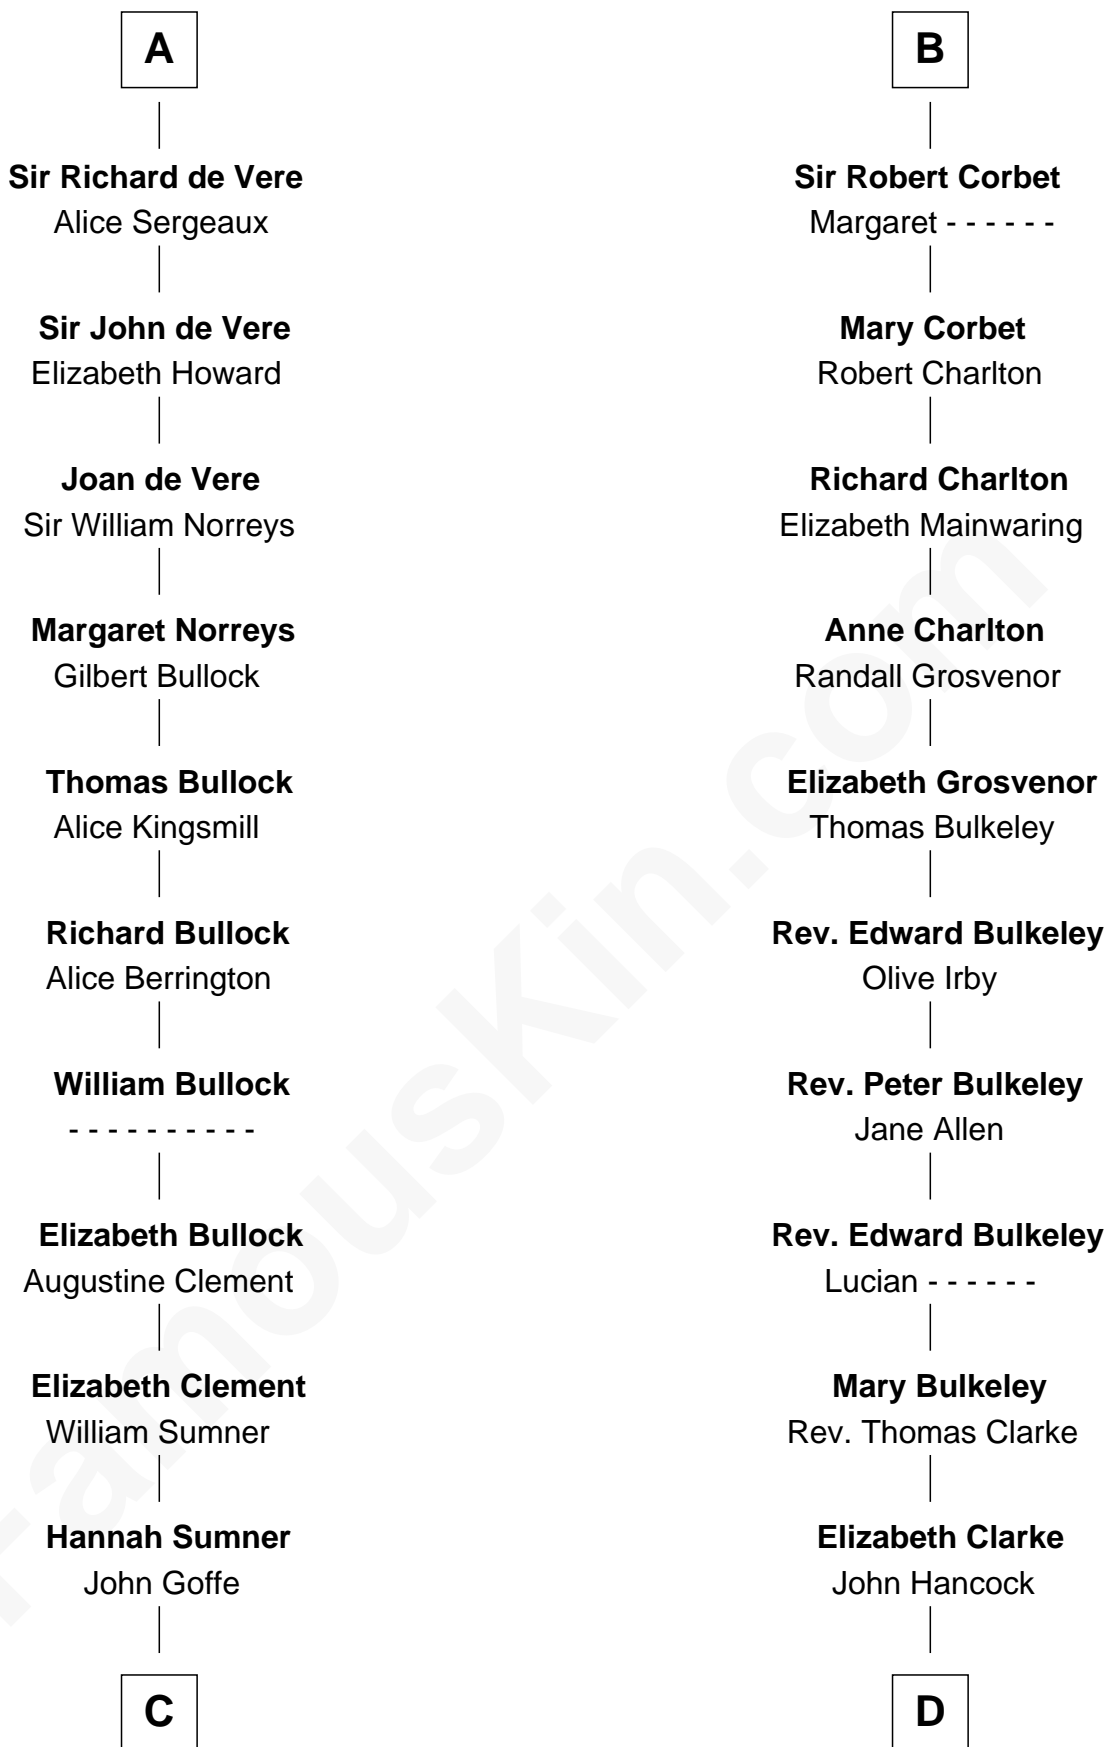

FamousKin.com

Relationship Chart of

Samuel Howard

Boston Tea Party Participant

18th cousin 1 time removed of

John Hancock

Signer of the Declaration of Independence

John FitzGilbert
Sybilla of Salisbury

C

William Goffe
Abigail Richardson

Martha Goffe
Ebenezer Howard

Samuel Howard
Boston Tea Party Participant

D

Rev. John Hancock
Mary Hawke

John Hancock
Signer of Declaration of Independence

FamousKin.com