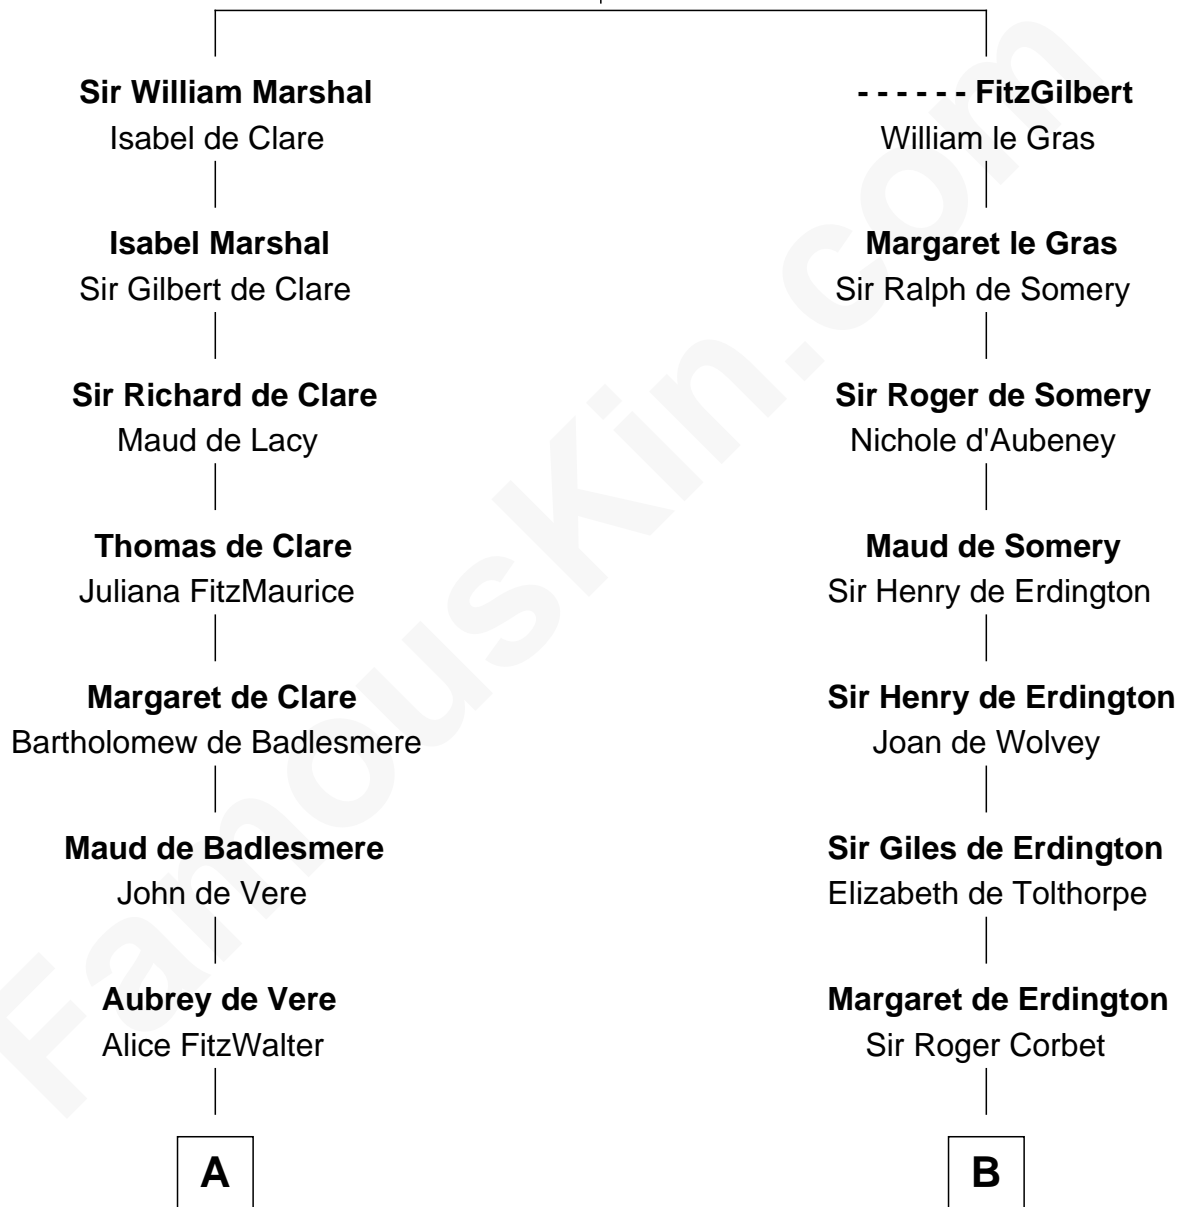

FamousKin.com

Relationship Chart of

Samuel Howard

Boston Tea Party Participant

18th cousin 1 time removed of

John Hancock

Signer of the Declaration of Independence

John FitzGilbert
Sybilla of Salisbury

C

William Goffe
Abigail Richardson

Martha Goffe
Ebenezer Howard

Samuel Howard
Boston Tea Party Participant

D

Rev. John Hancock
Mary Hawke

John Hancock
Signer of Declaration of Independence

FamousKin.com