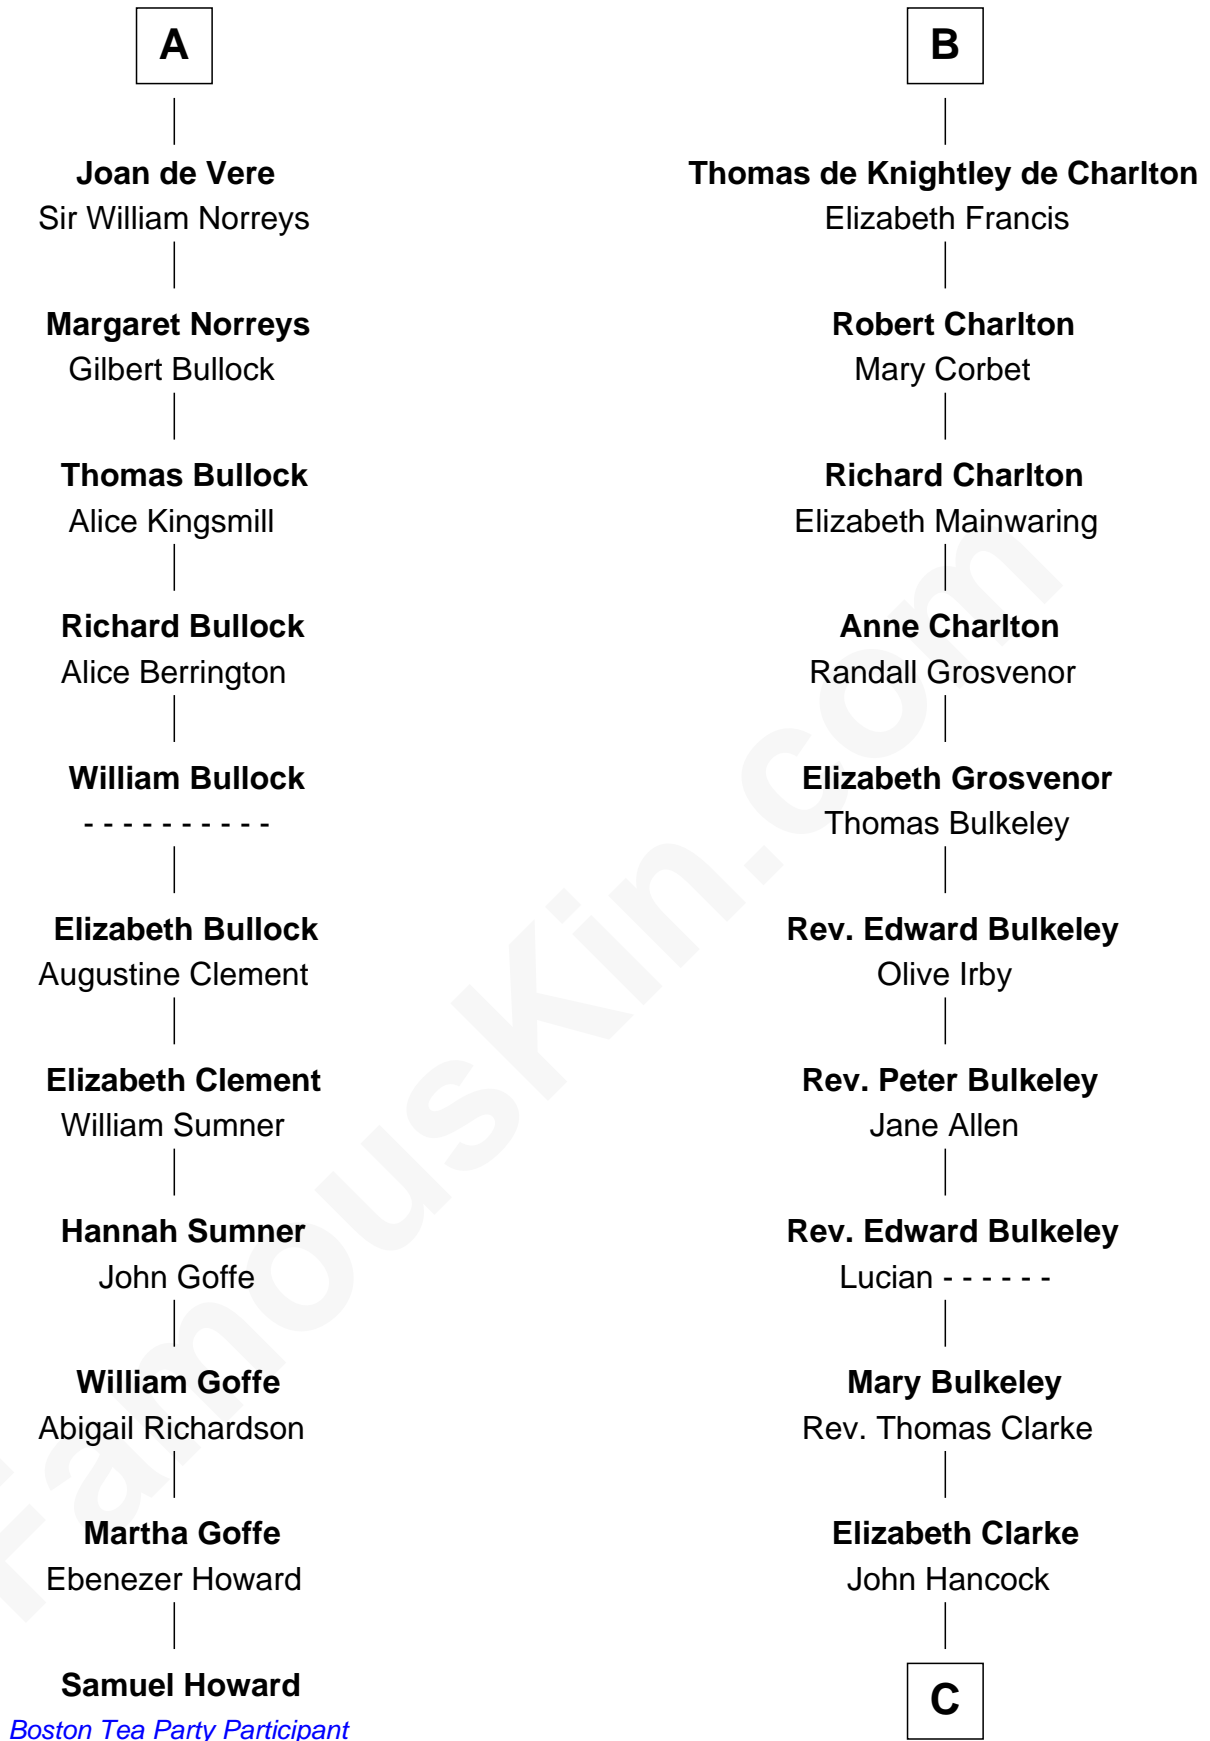

FamousKin.com Relationship Chart of

Samuel Howard

Boston Tea Party Participant

17th cousin 1 time removed of

John Hancock

Signer of the Declaration of Independence

Sir William Longespee

Ela of Salisbury