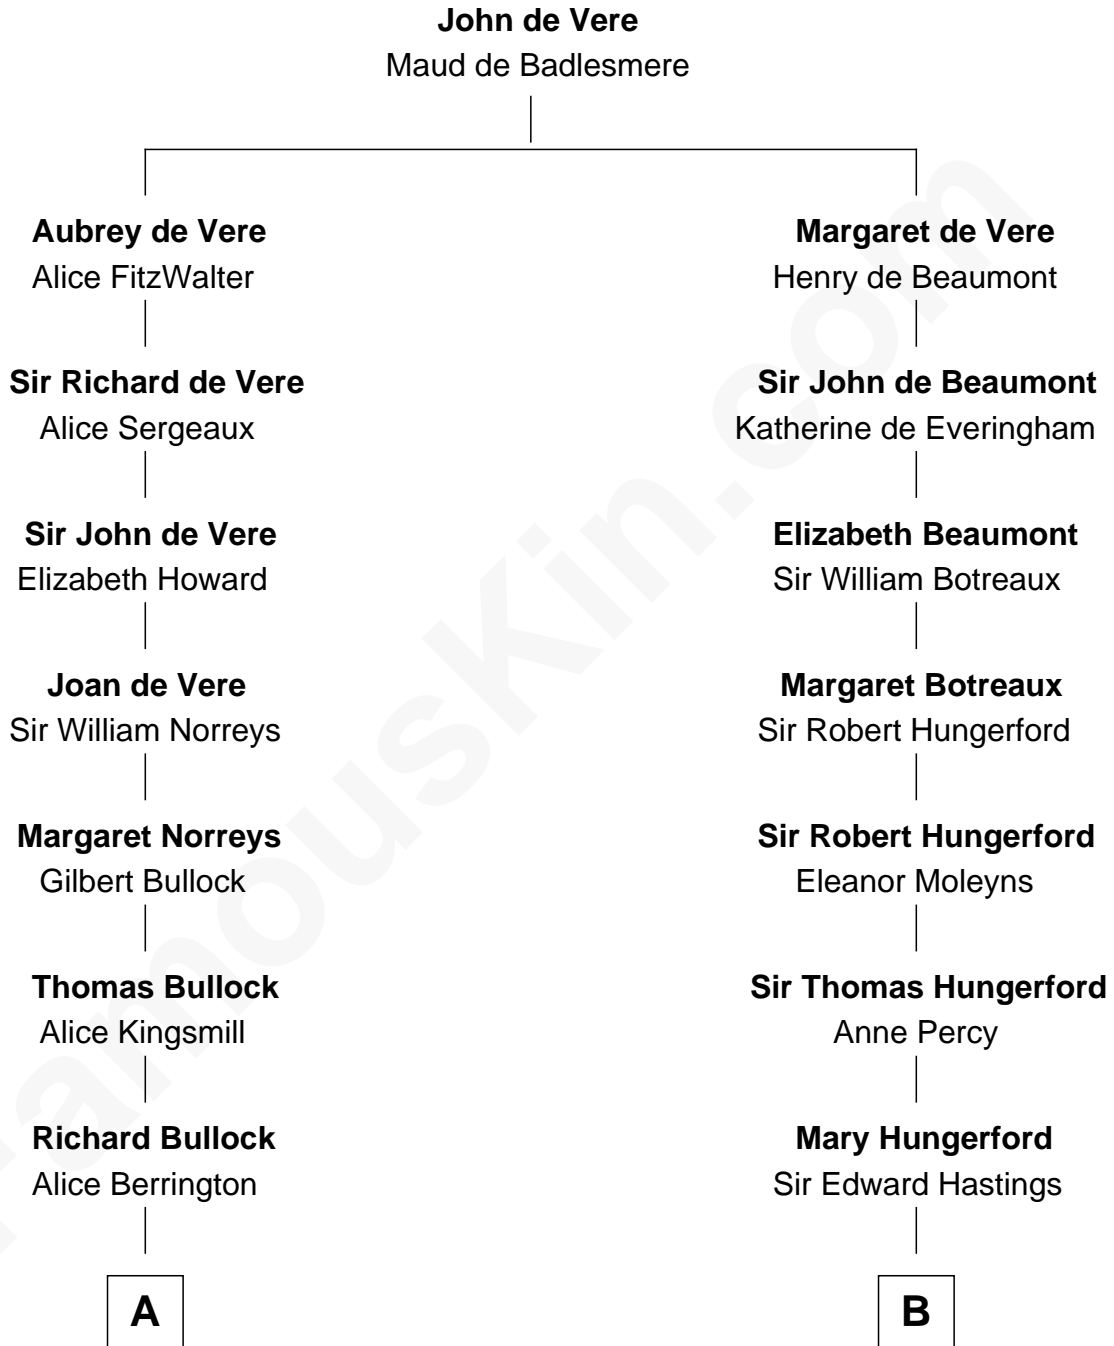

FamousKin.com

Relationship Chart of

Samuel Howard

Boston Tea Party Participant

13th cousin 5 times removed of

Charles Darwin

Theory of Evolution

C

Dr. Robert Waring Darwin
Susanna Wedgwood

Charles Darwin
Theory of Evolution

FamousKin.com