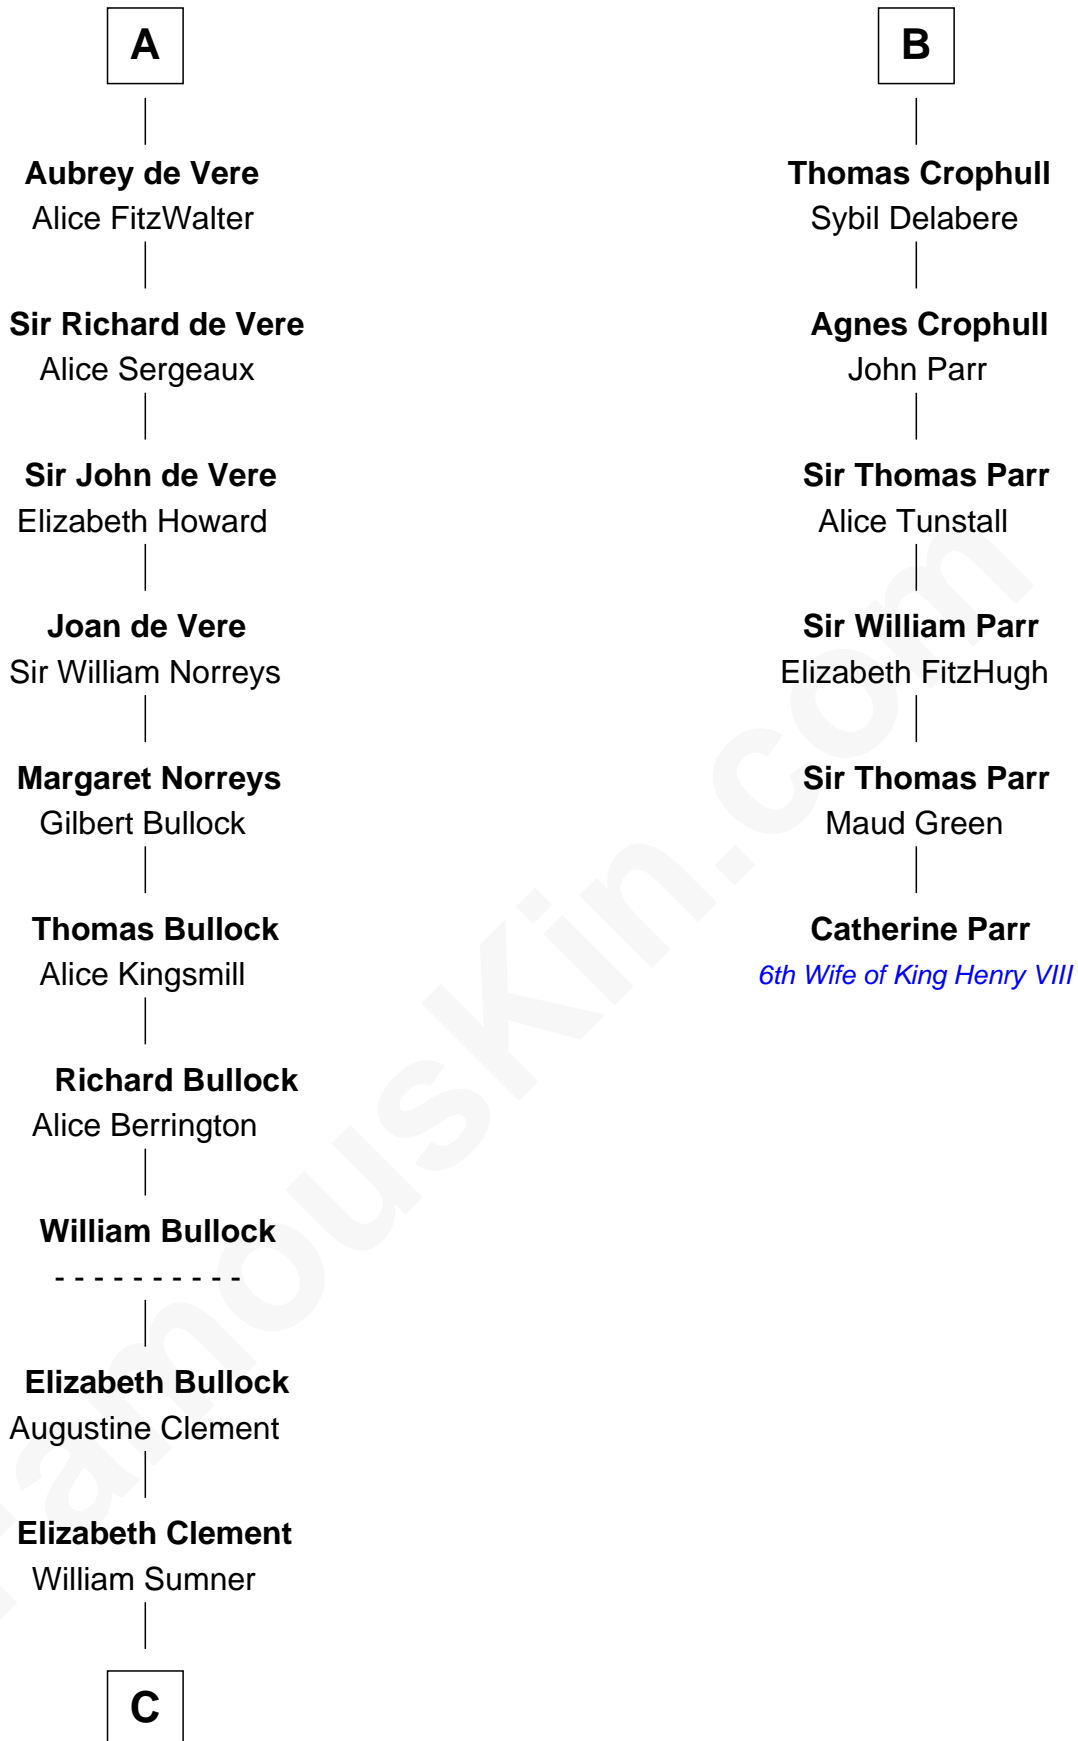

FamousKin.com

Relationship Chart of

Samuel Howard

Boston Tea Party Participant

12th cousin 8 times removed of

Catherine Parr

6th Wife of King Henry VIII

Walter of Salisbury

Boston Tea Party Participant

FamousKin.com