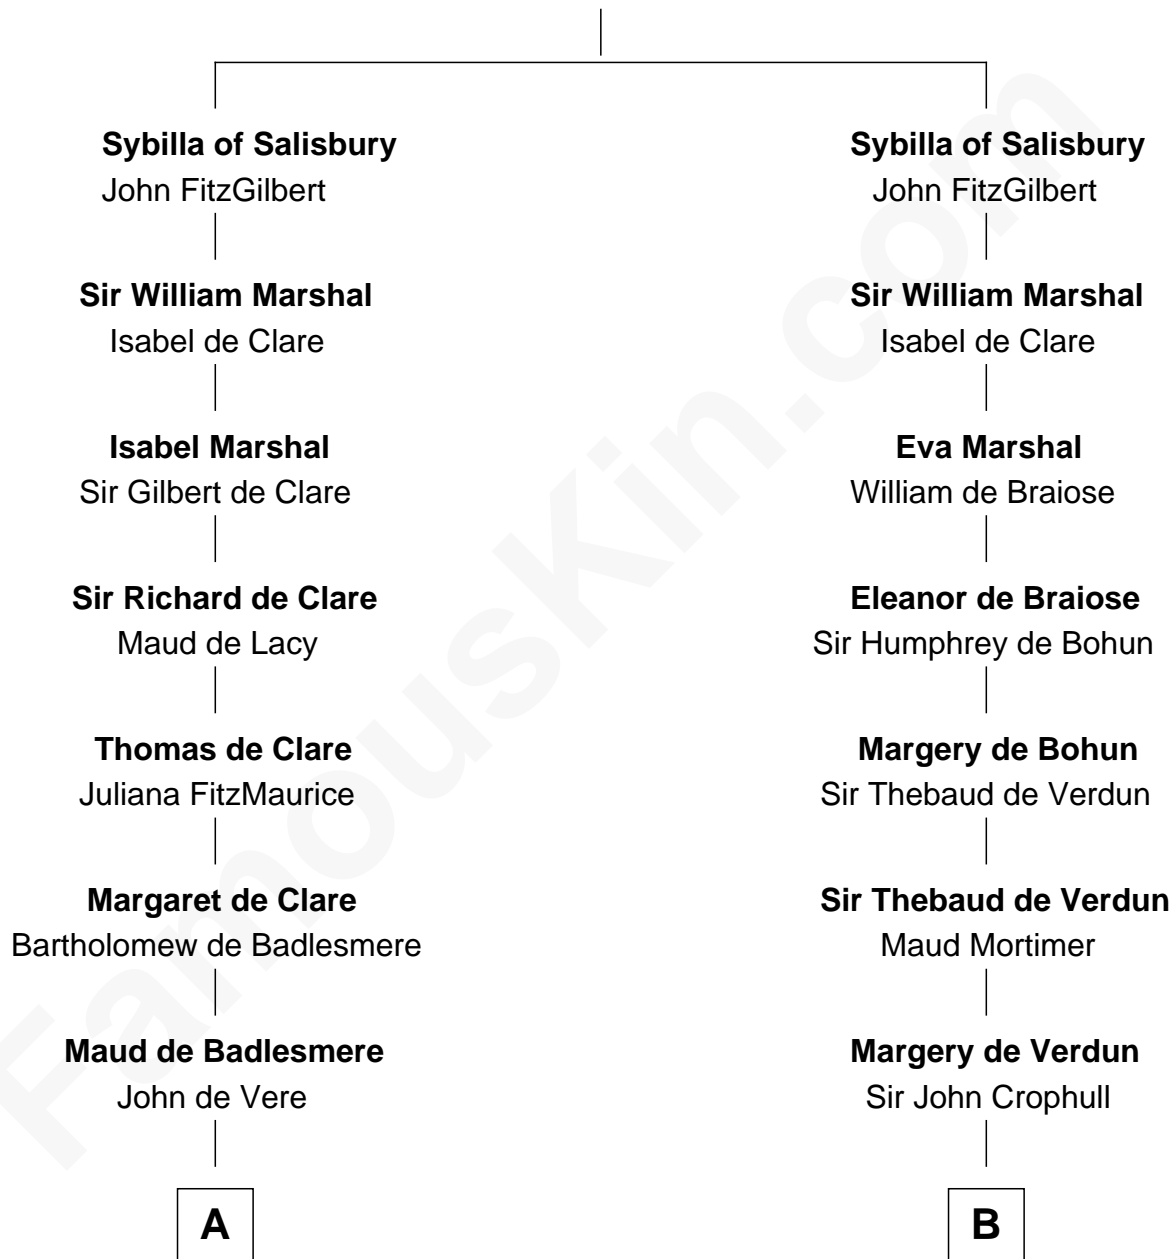

FamousKin.com

Relationship Chart of

Samuel Howard

Boston Tea Party Participant

12th cousin 8 times removed of

Catherine Parr

6th Wife of King Henry VIII

Walter of Salisbury

C

—
Hannah Sumner

John Goffe

—
William Goffe

Abigail Richardson

—
Martha Goffe

Ebenezer Howard

—
Samuel Howard

Boston Tea Party Participant

FamousKin.com