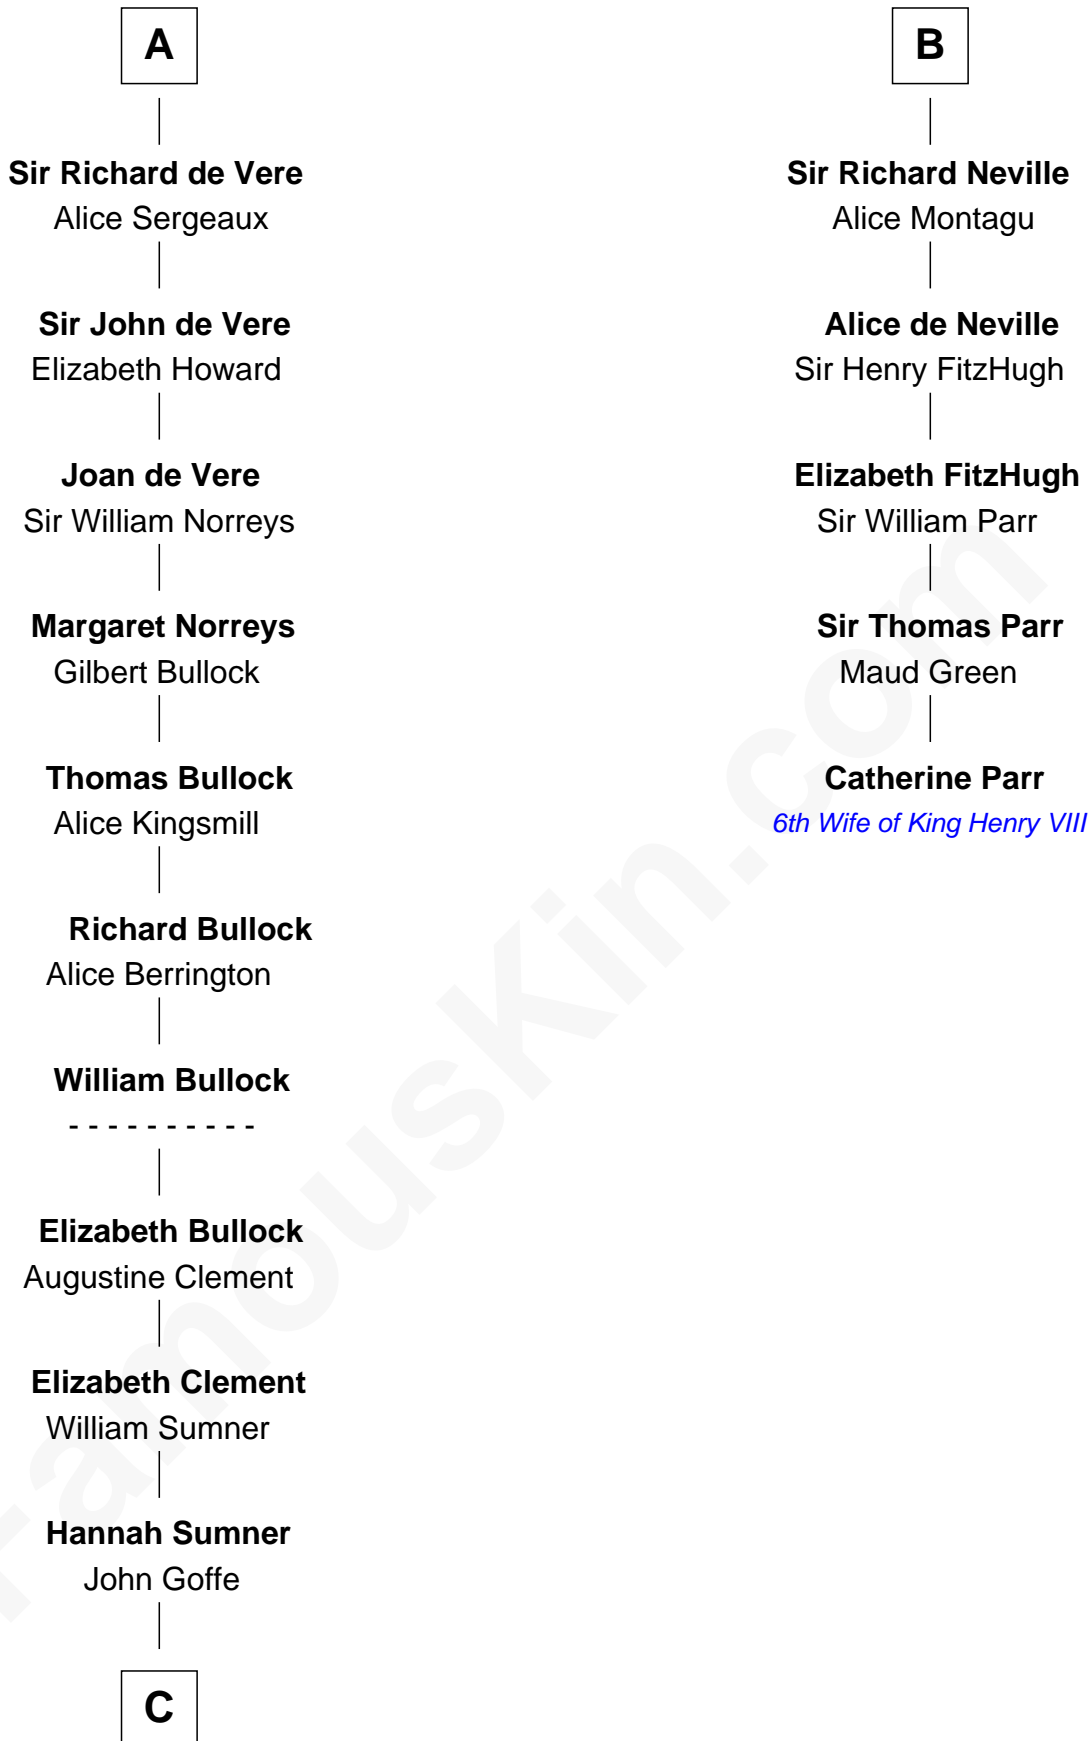

FamousKin.com Relationship Chart of

Samuel Howard

Boston Tea Party Participant

11th cousin 8 times removed of

Catherine Parr

6th Wife of King Henry VIII

C

—
William Goffe
Abigail Richardson

—
Martha Goffe
Ebenezer Howard

—
Samuel Howard
Boston Tea Party Participant

FamousKin.com