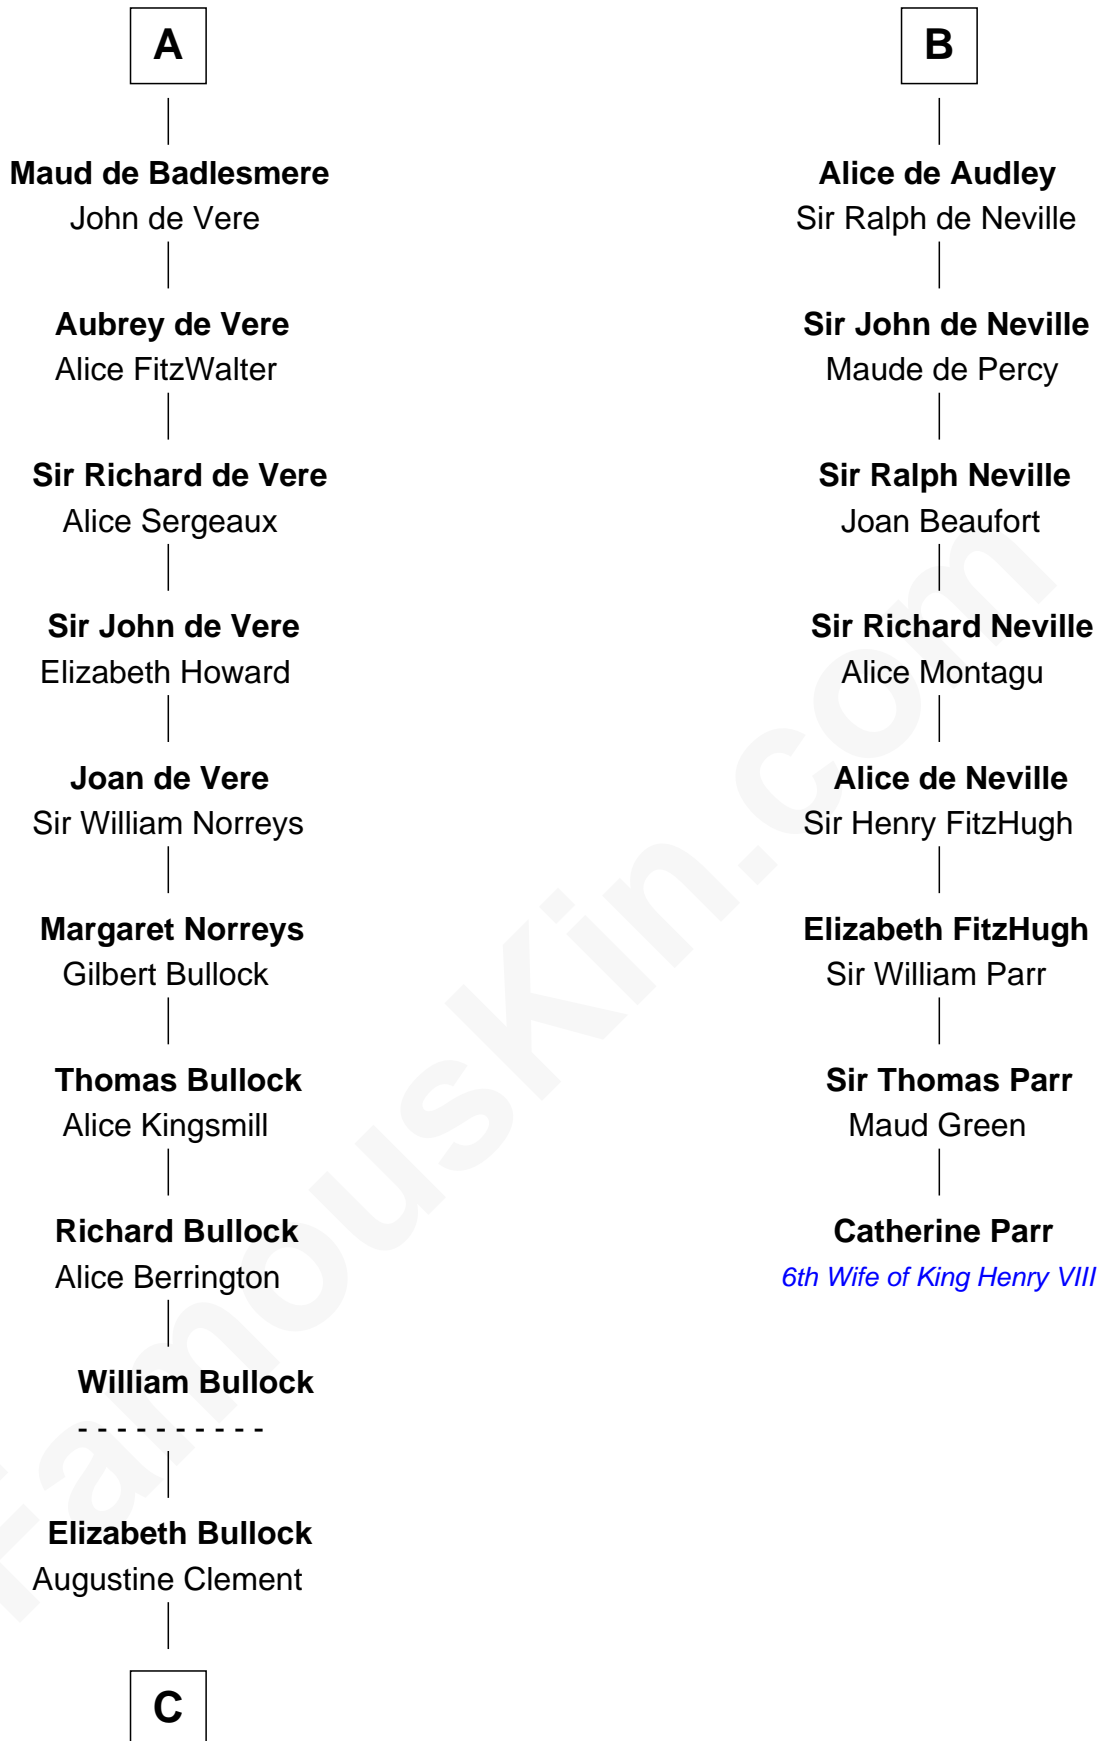

FamousKin.com Relationship Chart of

Samuel Howard

Boston Tea Party Participant

14th cousin 7 times removed of

Catherine Parr

6th Wife of King Henry VIII

C

—
Elizabeth Clement

William Sumner

—
Hannah Sumner

John Goffe

—
William Goffe

Abigail Richardson

—
Martha Goffe

Ebenezer Howard

—
Samuel Howard

Boston Tea Party Participant

FamousKin.com