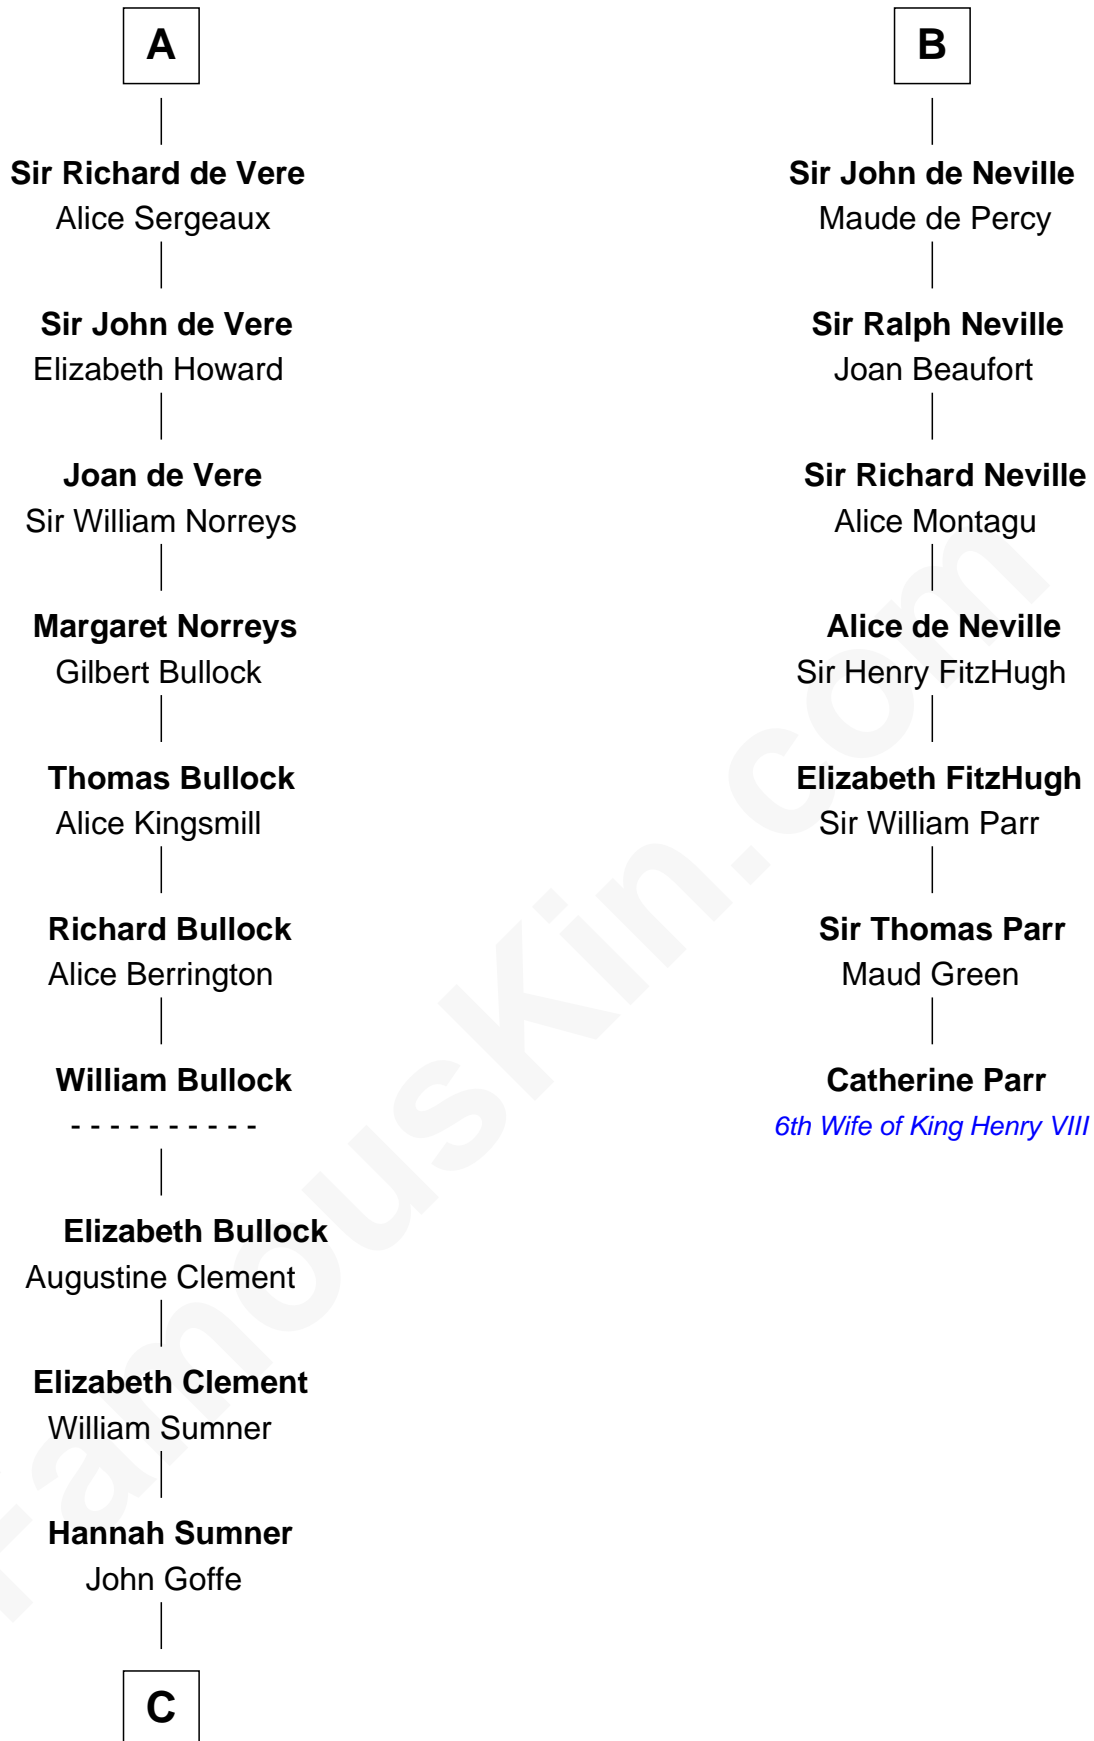

## Relationship Chart of

### Samuel Howard

*Boston Tea Party Participant*

13th cousin 6 times removed of

**Catherine Parr**

*6th Wife of King Henry VIII*

**C**

—  
**William Goffe**  
Abigail Richardson

—  
**Martha Goffe**  
Ebenezer Howard

—  
**Samuel Howard**  
*Boston Tea Party Participant*

FamousKin.com