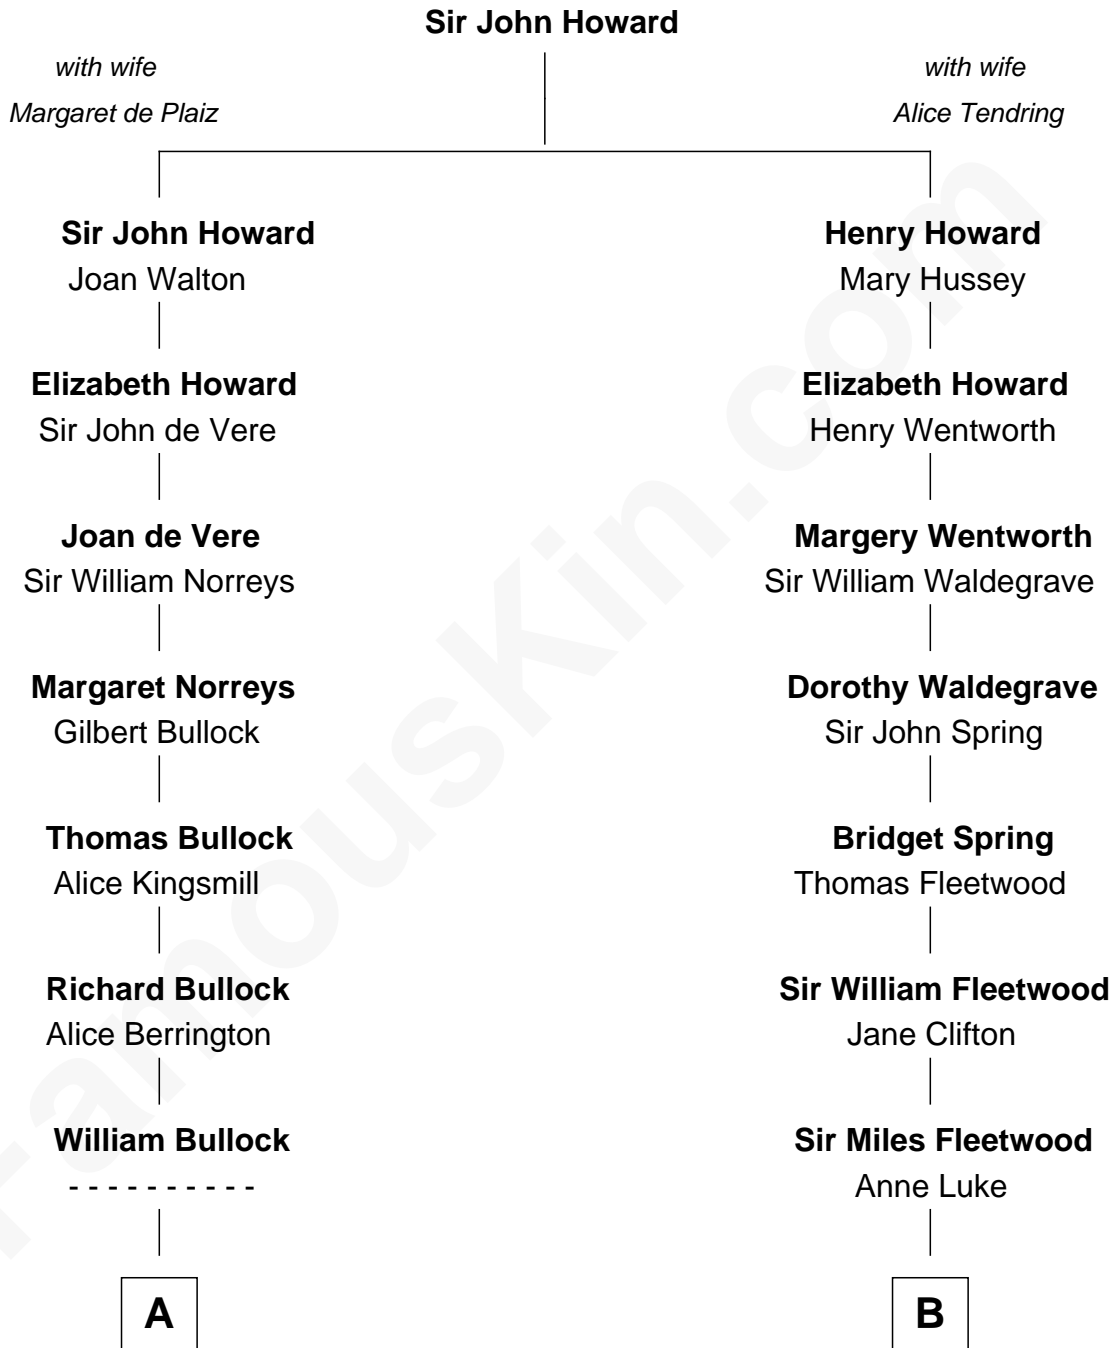

FamousKin.com Relationship Chart of

Samuel Howard

Boston Tea Party Participant

12th cousin 5 times removed of

Jake Gyllenhaal

Movie Actor

A

Elizabeth Bullock
Augustine Clement

Elizabeth Clement
William Sumner

Hannah Sumner
John Goffe

William Goffe
Abigail Richardson

Martha Goffe
Ebenezer Howard

Samuel Howard
Boston Tea Party Participant

B

Sir George Fleetwood
Brita Gyllenstierna

Gustaf Miles Fleetwood
Märta Stake