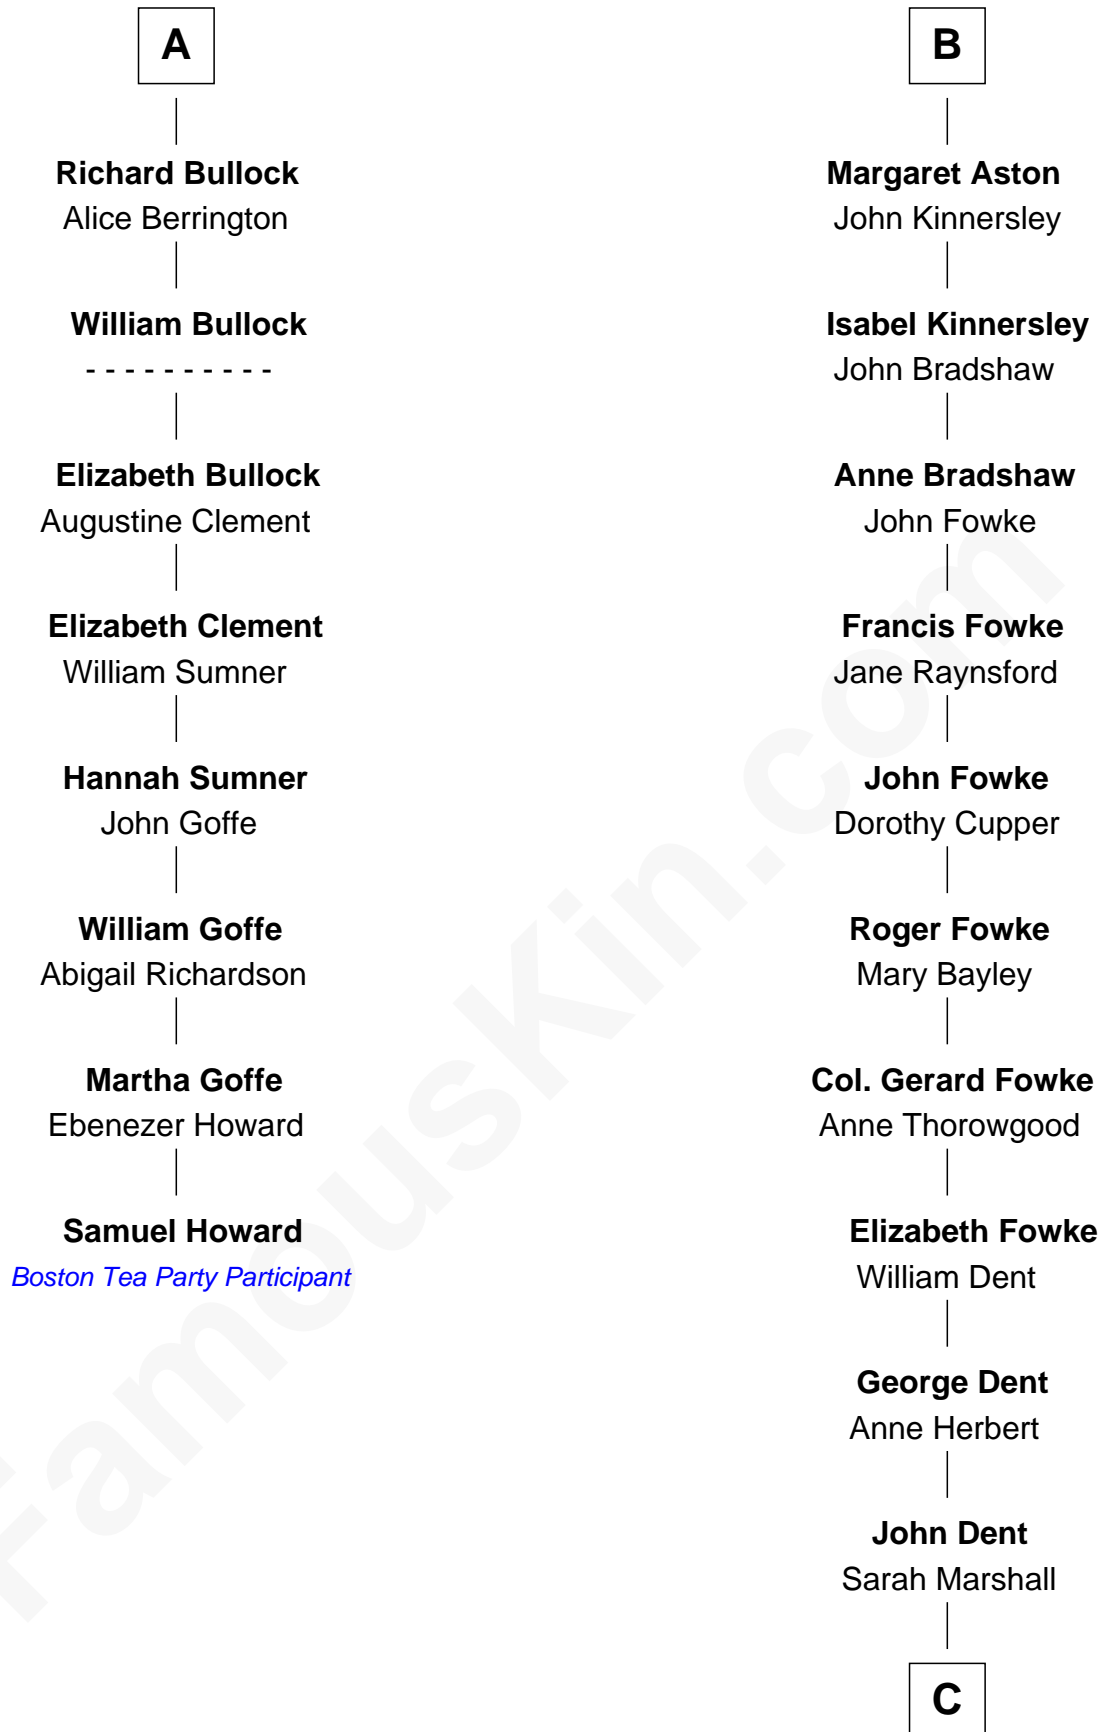

FamousKin.com

Relationship Chart of

Samuel Howard

Boston Tea Party Participant

14th cousin 5 times removed of

General James Longstreet

Confederate Army - U.S. Civil War

Bartholomew de Badlesmere

Margaret de Clare

C

Thomas Marshall Dent

Anne Magruder

Mary Anna Dent

James Longstreet

General James Longstreet

Confederate Army - U.S. Civil War