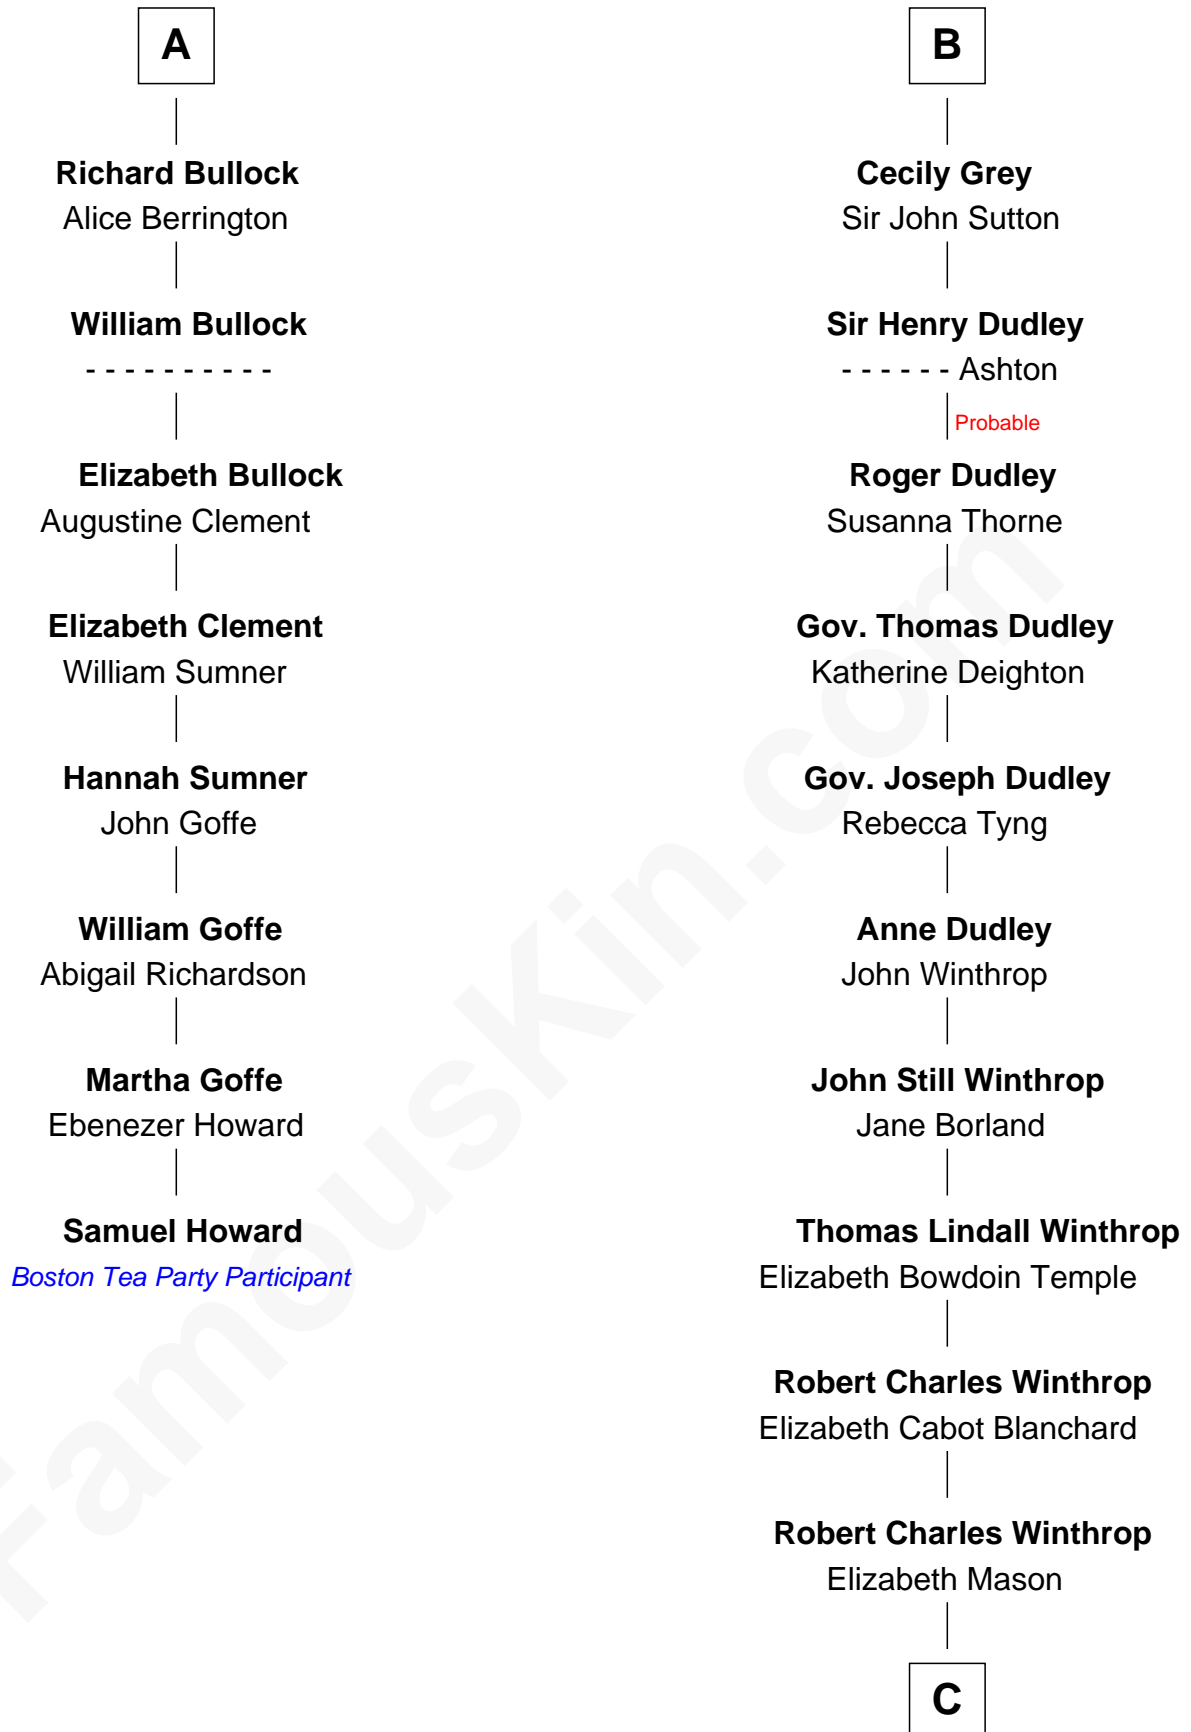

FamousKin.com

Relationship Chart of

Samuel Howard

Boston Tea Party Participant

14th cousin 5 times removed of

John Kerry

68th U.S. Secretary of State

Bartholomew de Badlesmere

Margaret de Clare

C

—
Margaret Tyndal Winthrop

James Grant Forbes

—
Rosemary Isabel Forbes

Richard John Kerry

—
John Kerry

68th U.S. Secretary of State