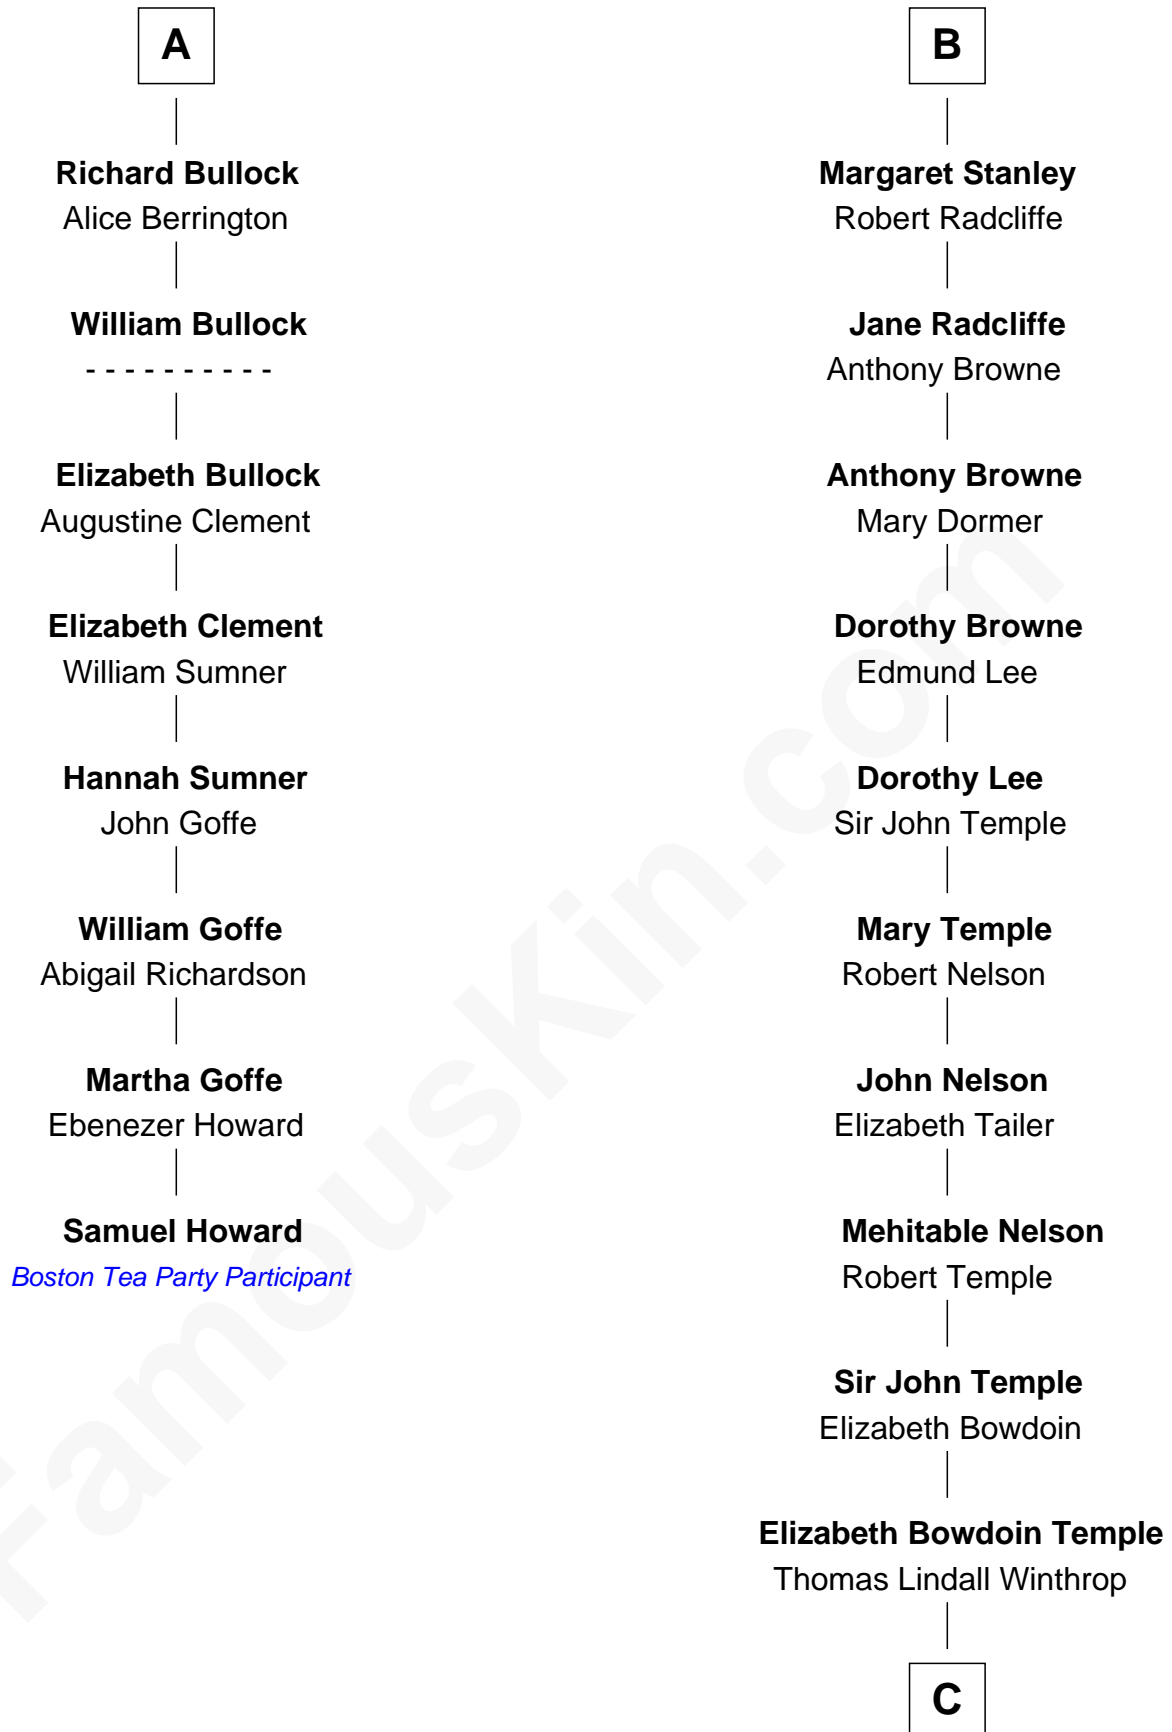

FamousKin.com Relationship Chart of

Samuel Howard

Boston Tea Party Participant

14th cousin 7 times removed of

John Kerry

68th U.S. Secretary of State

William de Montagu
Katherine de Grandison

Sibyl de Montagu
Sir Edmund Fitzalan

Philippe Fitzalan
Sir Richard Sergeaux

Alice Sergeaux
Sir Richard de Vere

Sir John de Vere
Elizabeth Howard

Joan de Vere
Sir William Norreys

Margaret Norreys
Gilbert Bullock

Thomas Bullock
Alice Kingsmill

A

Philippa de Montagu
Sir Roger de Mortimer

Edmund Mortimer
Philippa Plantagenet

Elizabeth Mortimer
Sir Henry Percy

Sir Henry Percy
Eleanor Neville

Anne Percy
Sir Thomas Hungerford

Mary Hungerford
Sir Edward Hastings

Anne Hastings
Sir Thomas Stanley

B

C

Robert Charles Winthrop
Elizabeth Cabot Blanchard

Robert Charles Winthrop
Elizabeth Mason

Margaret Tyndal Winthrop
James Grant Forbes

Rosemary Isabel Forbes
Richard John Kerry