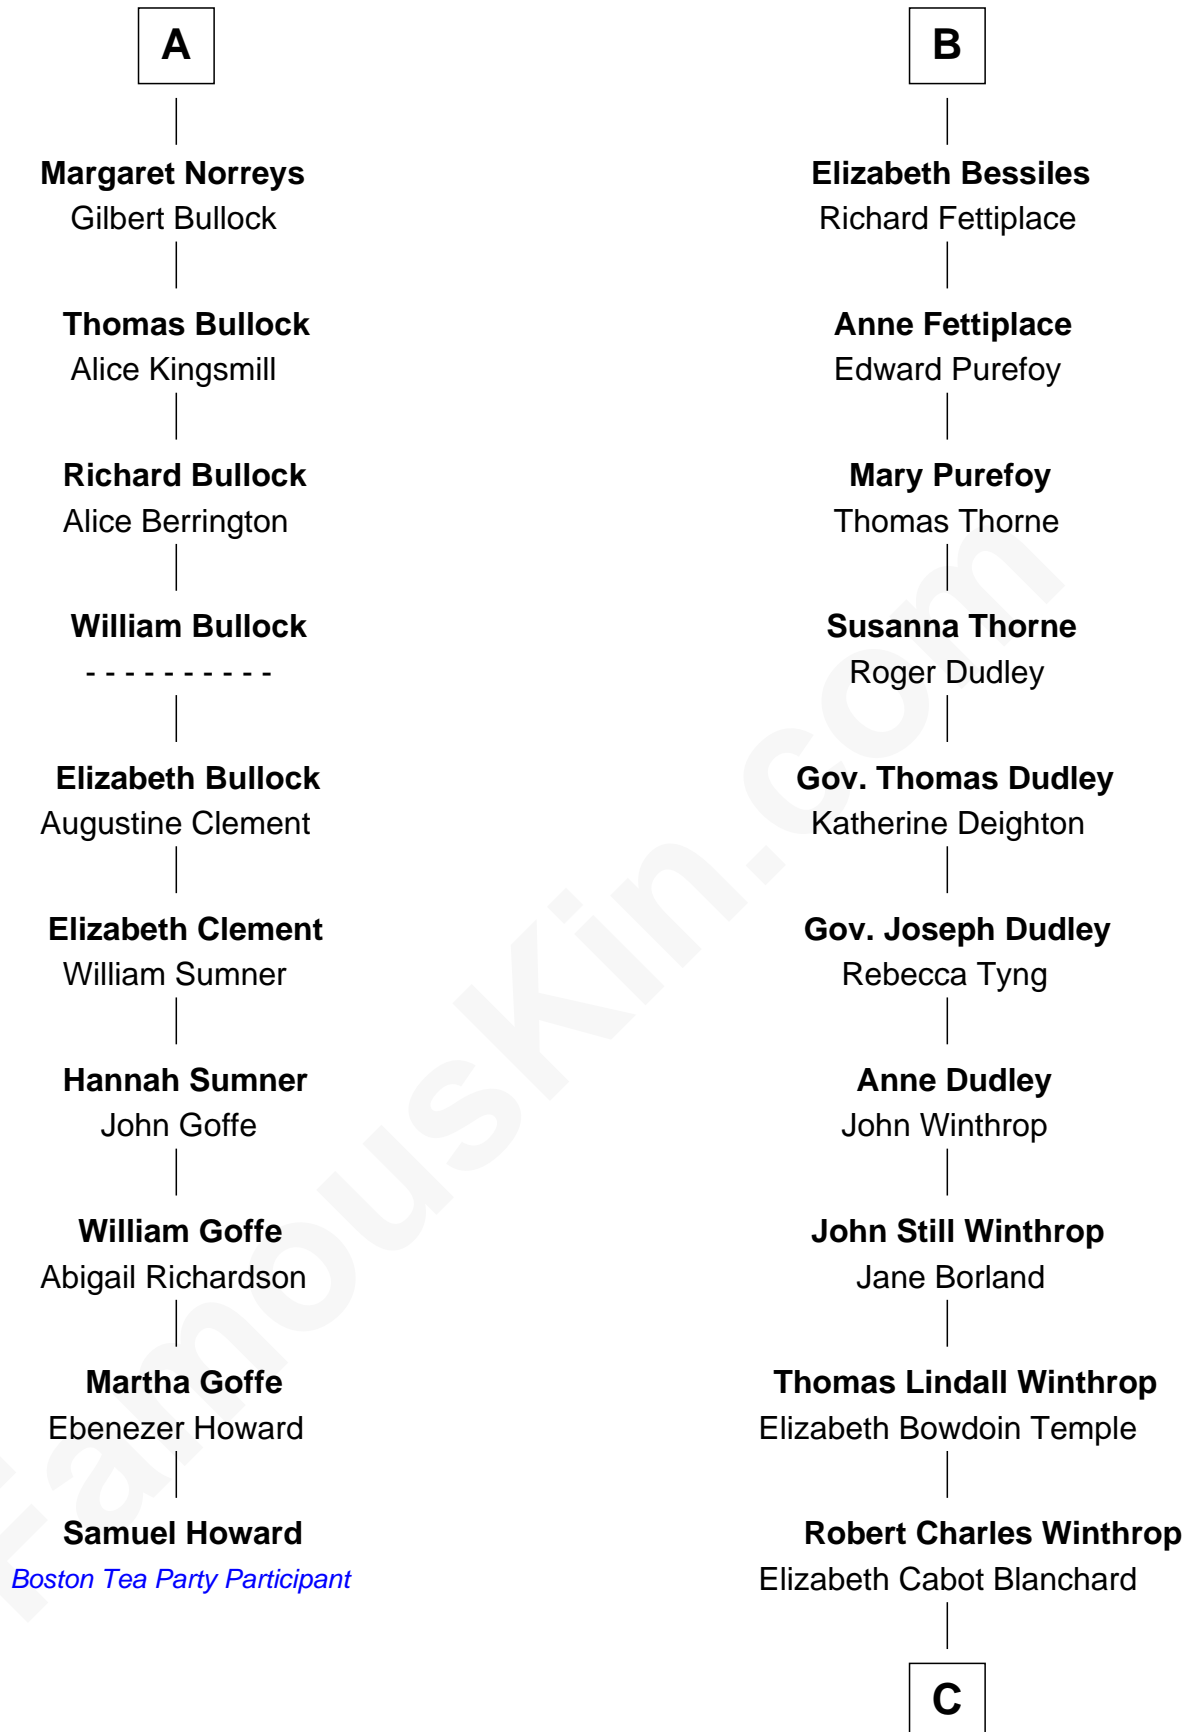

# FamousKin.com Relationship Chart of

**Samuel Howard**

*Boston Tea Party Participant*

16th cousin 4 times removed of

**John Kerry**

*68th U.S. Secretary of State*

**Sir Walter FitzRobert**

Ida Longespee

William de Odingsells

**Margaret de Oddingseles**

Sir John de Grey

**Sir John Grey**

Avice Marmion

**Maud Grey**

Sir Thomas Harcourt

**Sir Thomas Harcourt**

Jane Fraunceys

**Sir Richard Harcourt**

Edith St. Clair

**Alice Harcourt**

William Bessiles

**B**

**C**

Robert Charles Winthrop

Elizabeth Mason

Margaret Tyndal Winthrop

James Grant Forbes

Rosemary Isabel Forbes

Richard John Kerry

**John Kerry**

*68th U.S. Secretary of State*

FamousKin.com