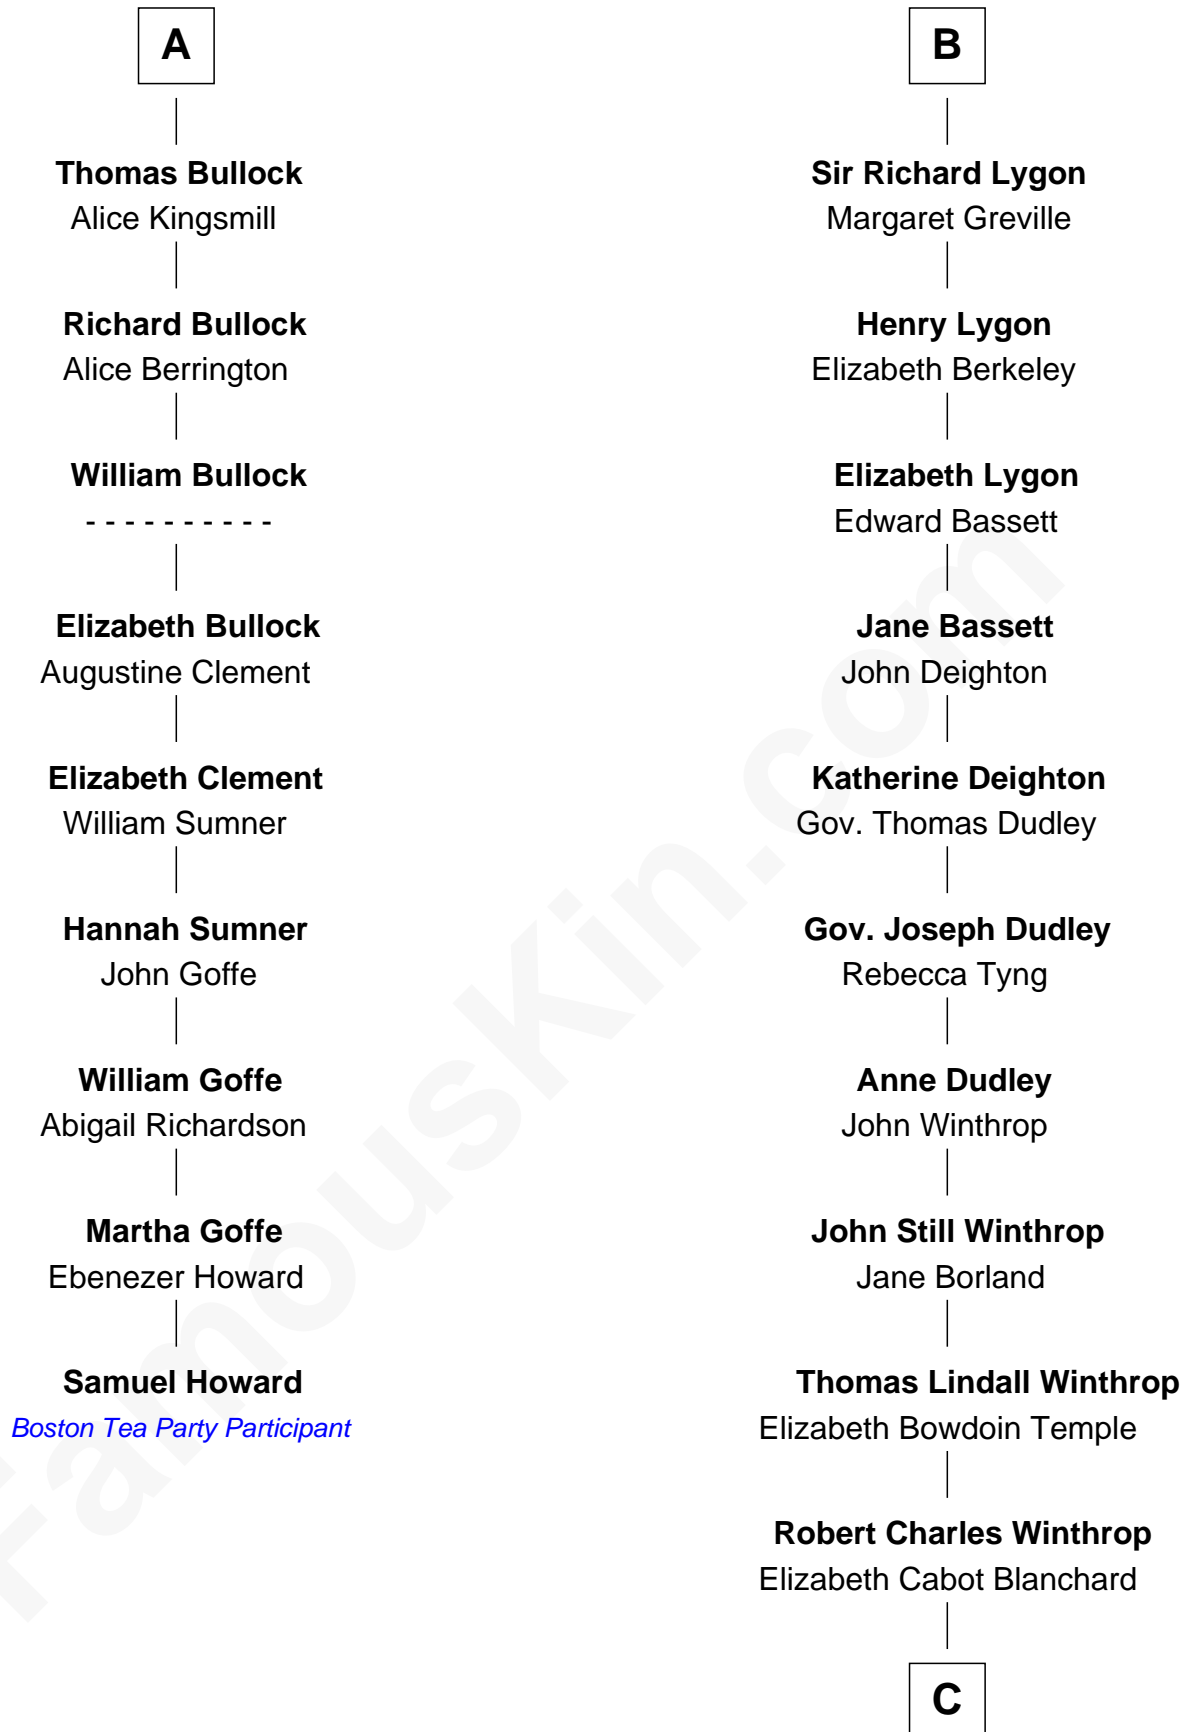

## Relationship Chart of

**Samuel Howard**

*Boston Tea Party Participant*

15th cousin 5 times removed of

**John Kerry**

*68th U.S. Secretary of State*

**Hugh le Despencer**

Eleanor de Clare

**Sir John de Vere**

Elizabeth Howard

**Joan de Vere**

Sir William Norreys

**Margaret Norreys**

Gilbert Bullock

**A**

**Sir Edward le Despencer**

John de Beauchamp

**Sir Richard de Beauchamp**

Elizabeth Stafford

**Anne de Beauchamp**

Sir Richard Lygon

**B**

**C**

Robert Charles Winthrop

Elizabeth Mason

Margaret Tyndal Winthrop

James Grant Forbes

Rosemary Isabel Forbes

Richard John Kerry

**John Kerry**

*68th U.S. Secretary of State*

FamousKin.com