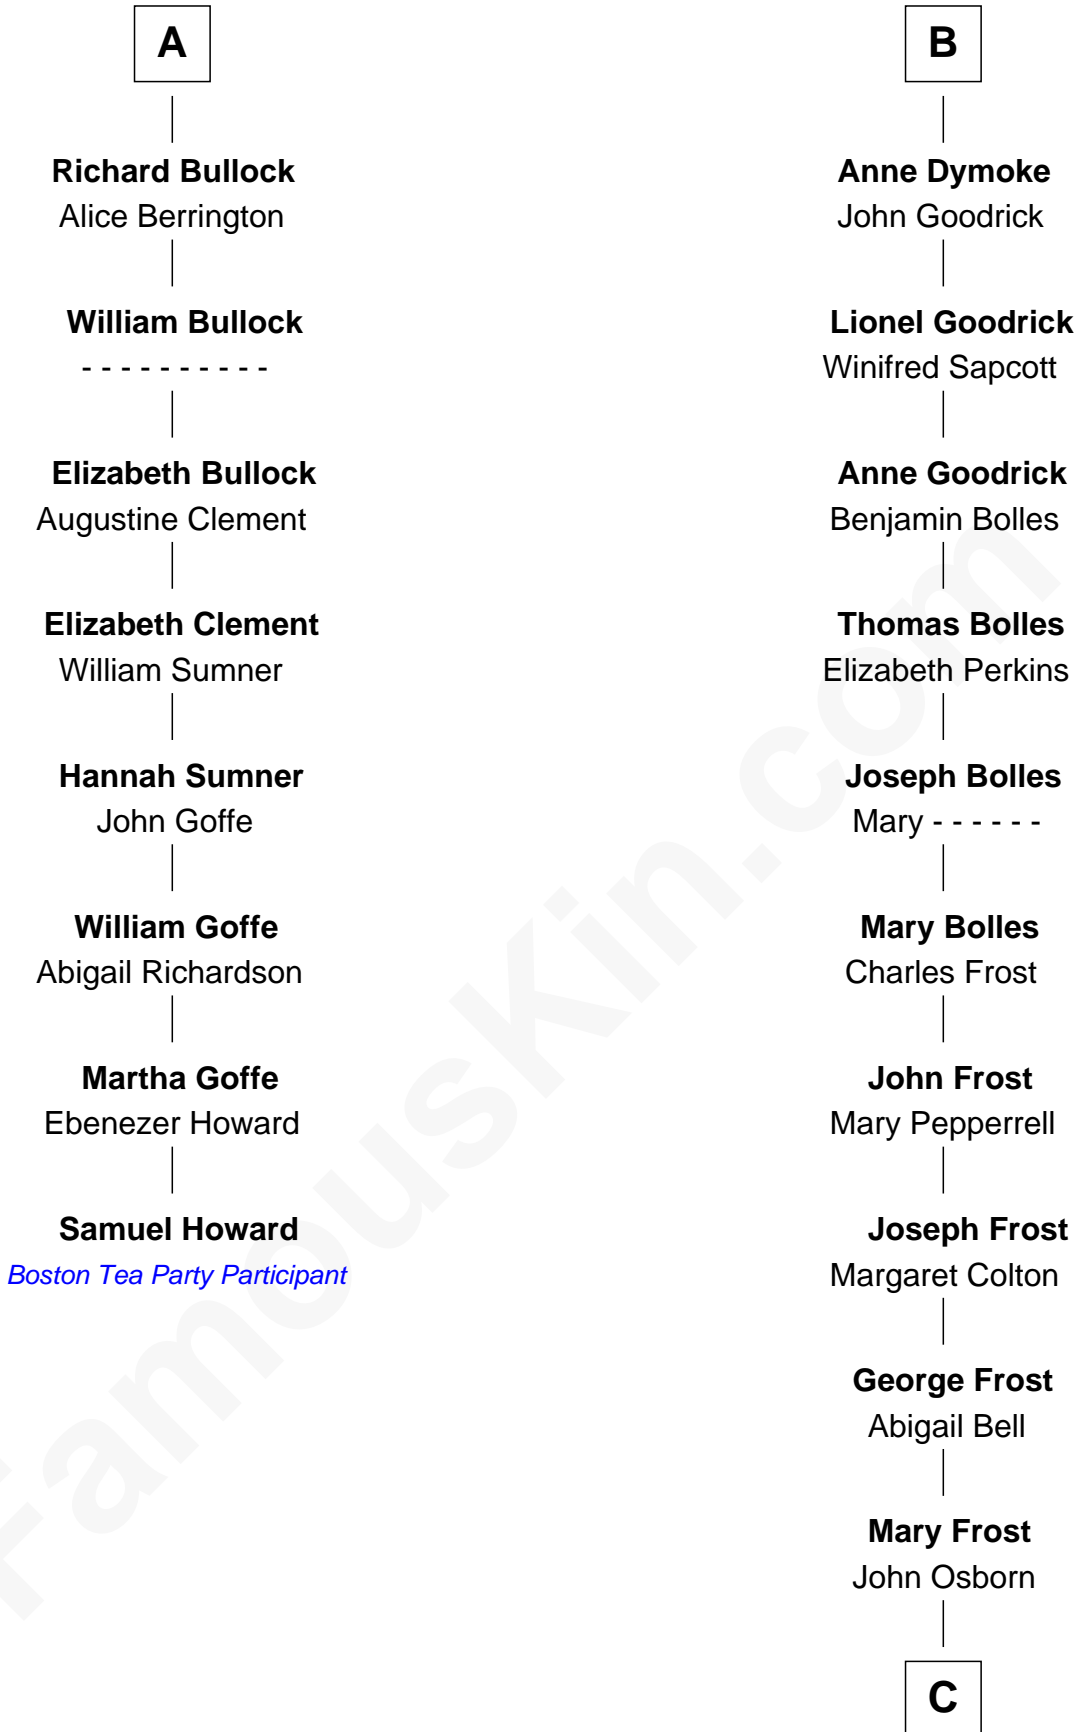

FamousKin.com Relationship Chart of

Samuel Howard

Boston Tea Party Participant

14th cousin 7 times removed of

Lucille Ball

TV Actress - "I Love Lucy"

Bartholomew de Badlesmere

Margaret de Clare