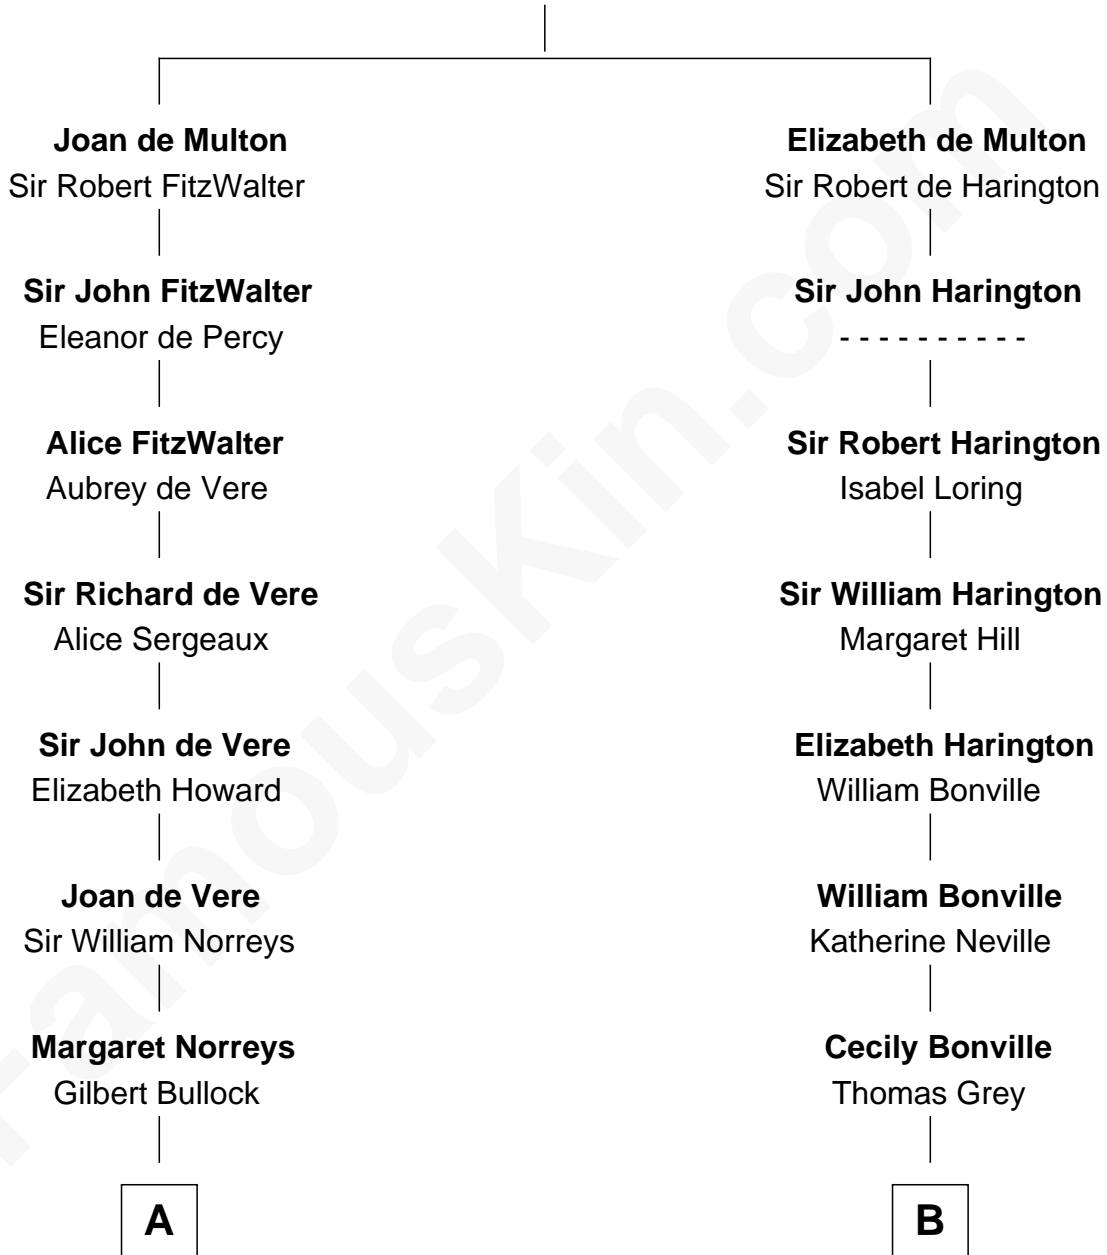

## Relationship Chart of

**Samuel Howard**

*Boston Tea Party Participant*

15th cousin 3 times removed of

**John Brown**

*American Abolitionist*

**Sir Thomas de Multon**

Eleanor de Burgh

**C**

**Ruth Mills**  
Owen Brown

**John Brown**  
*American Abolitionist*

FamousKin.com