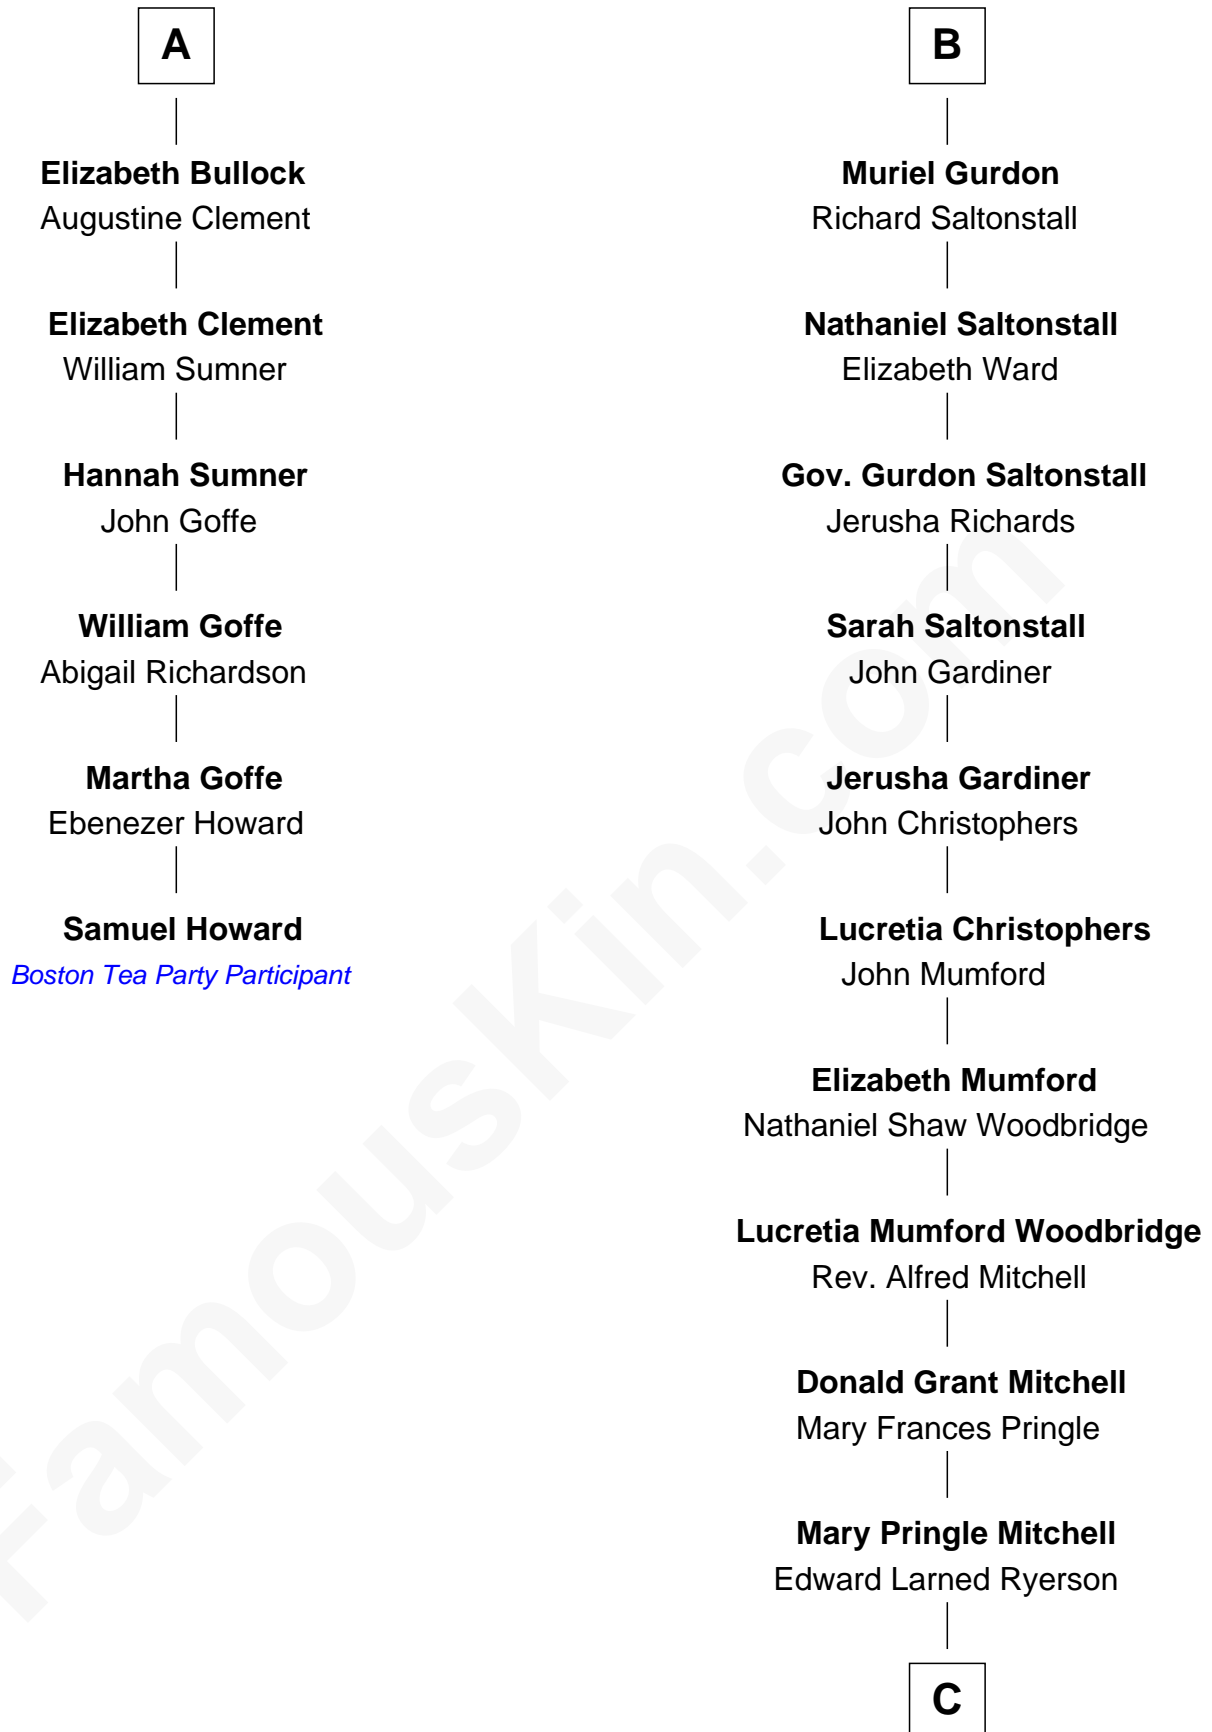

## Relationship Chart of

**Samuel Howard**

*Boston Tea Party Participant*

12th cousin 8 times removed of

**Paget Brewster**

*TV Actress*

**C**

**Donald Mitchell Ryerson**

Isabelle McGenniss

**Joan Ryerson**

George Washington Wales Brewster

**Galen Brewster**

Hathaway Tew

**Paget Brewster**

*TV Actress*

FamousKin.com