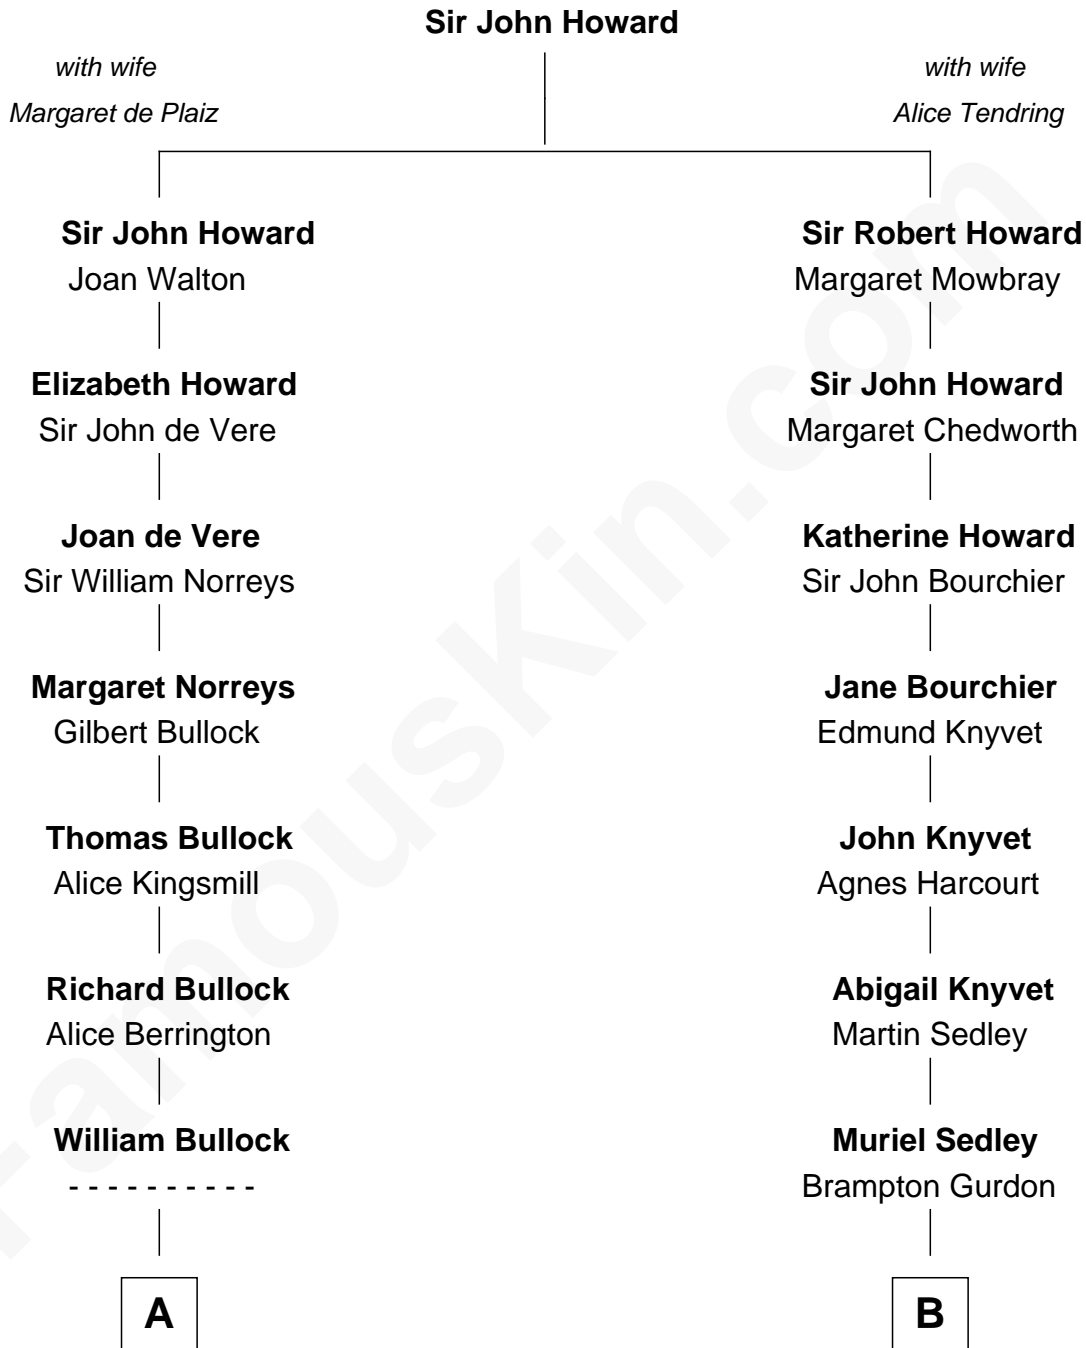

## Relationship Chart of

**Samuel Howard**

*Boston Tea Party Participant*

12th cousin 8 times removed of

**Paget Brewster**

*TV Actress*

**C**

**Donald Mitchell Ryerson**