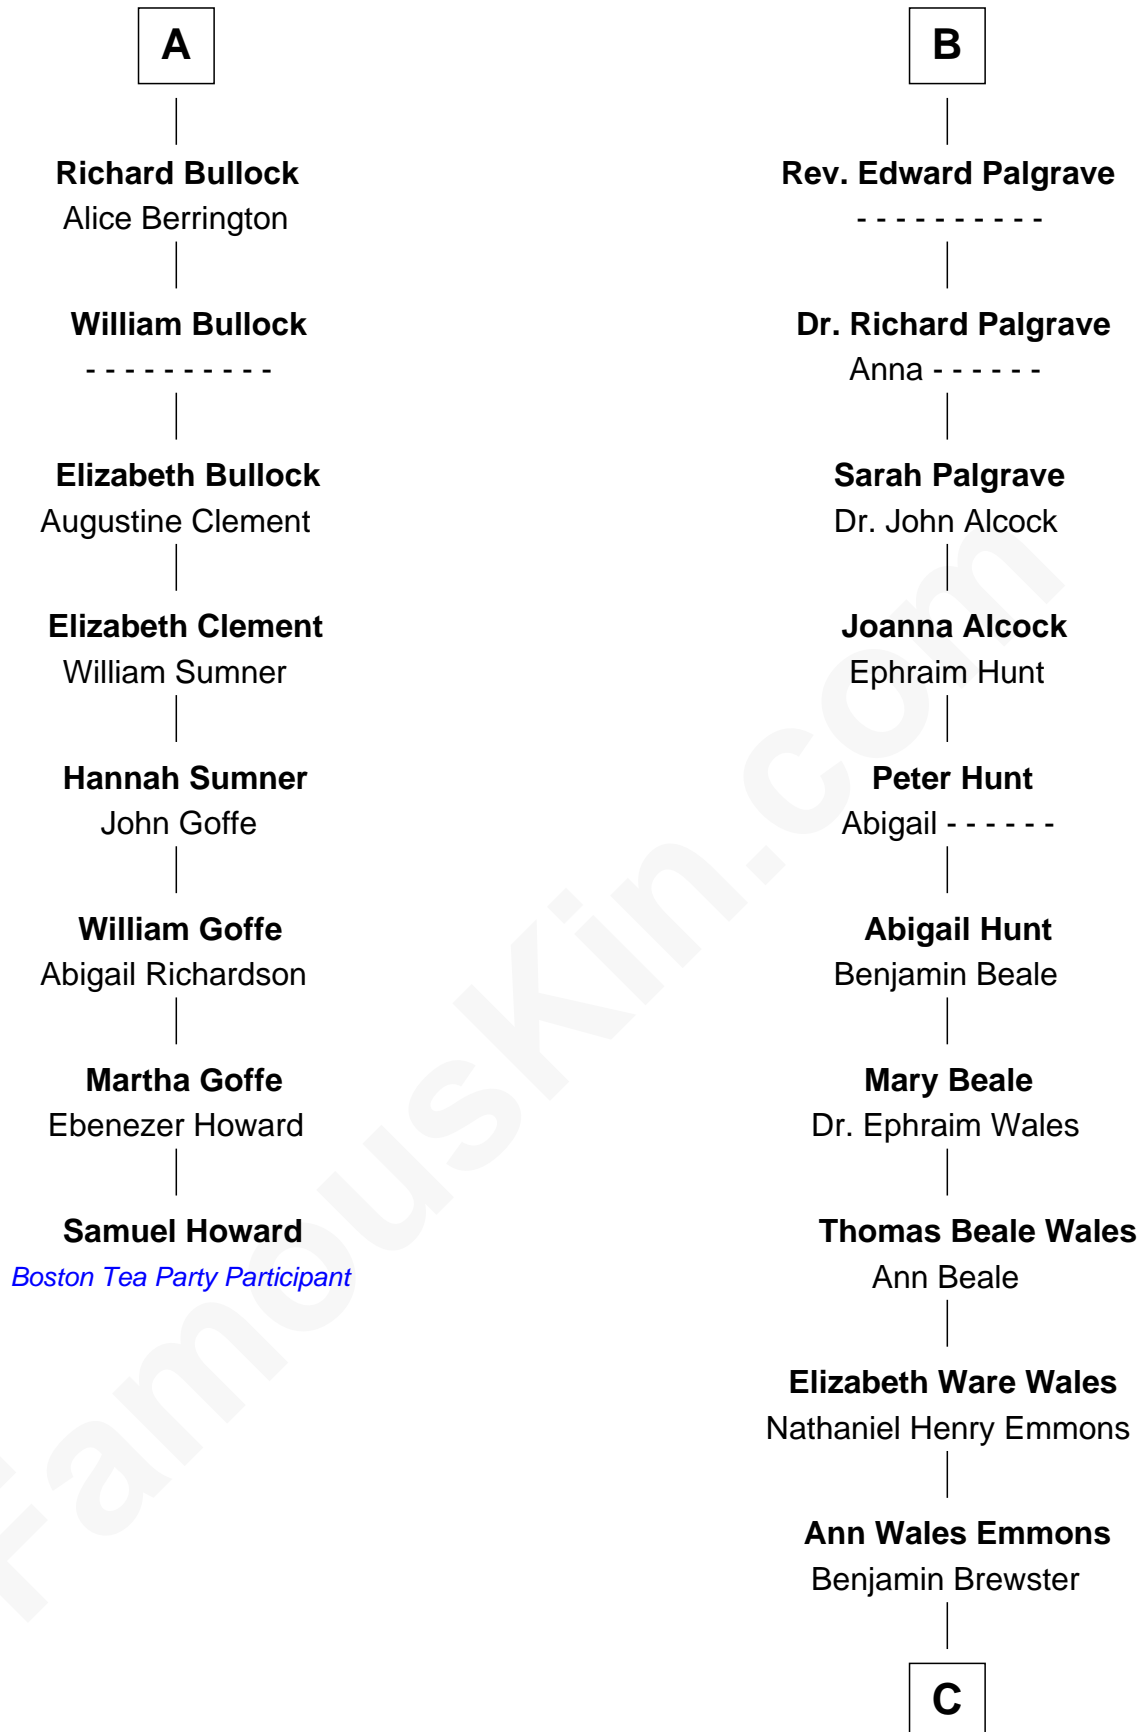

FamousKin.com

Relationship Chart of

Samuel Howard

Boston Tea Party Participant

14th cousin 6 times removed of

Paget Brewster

TV Actress

C

Dr. George Washington Wales Brewster

Ellen Mackenzie Hodge

George Washington Wales Brewster

Joan Ryerson

Galen Brewster

Hathaway Tew

Paget Brewster

TV Actress