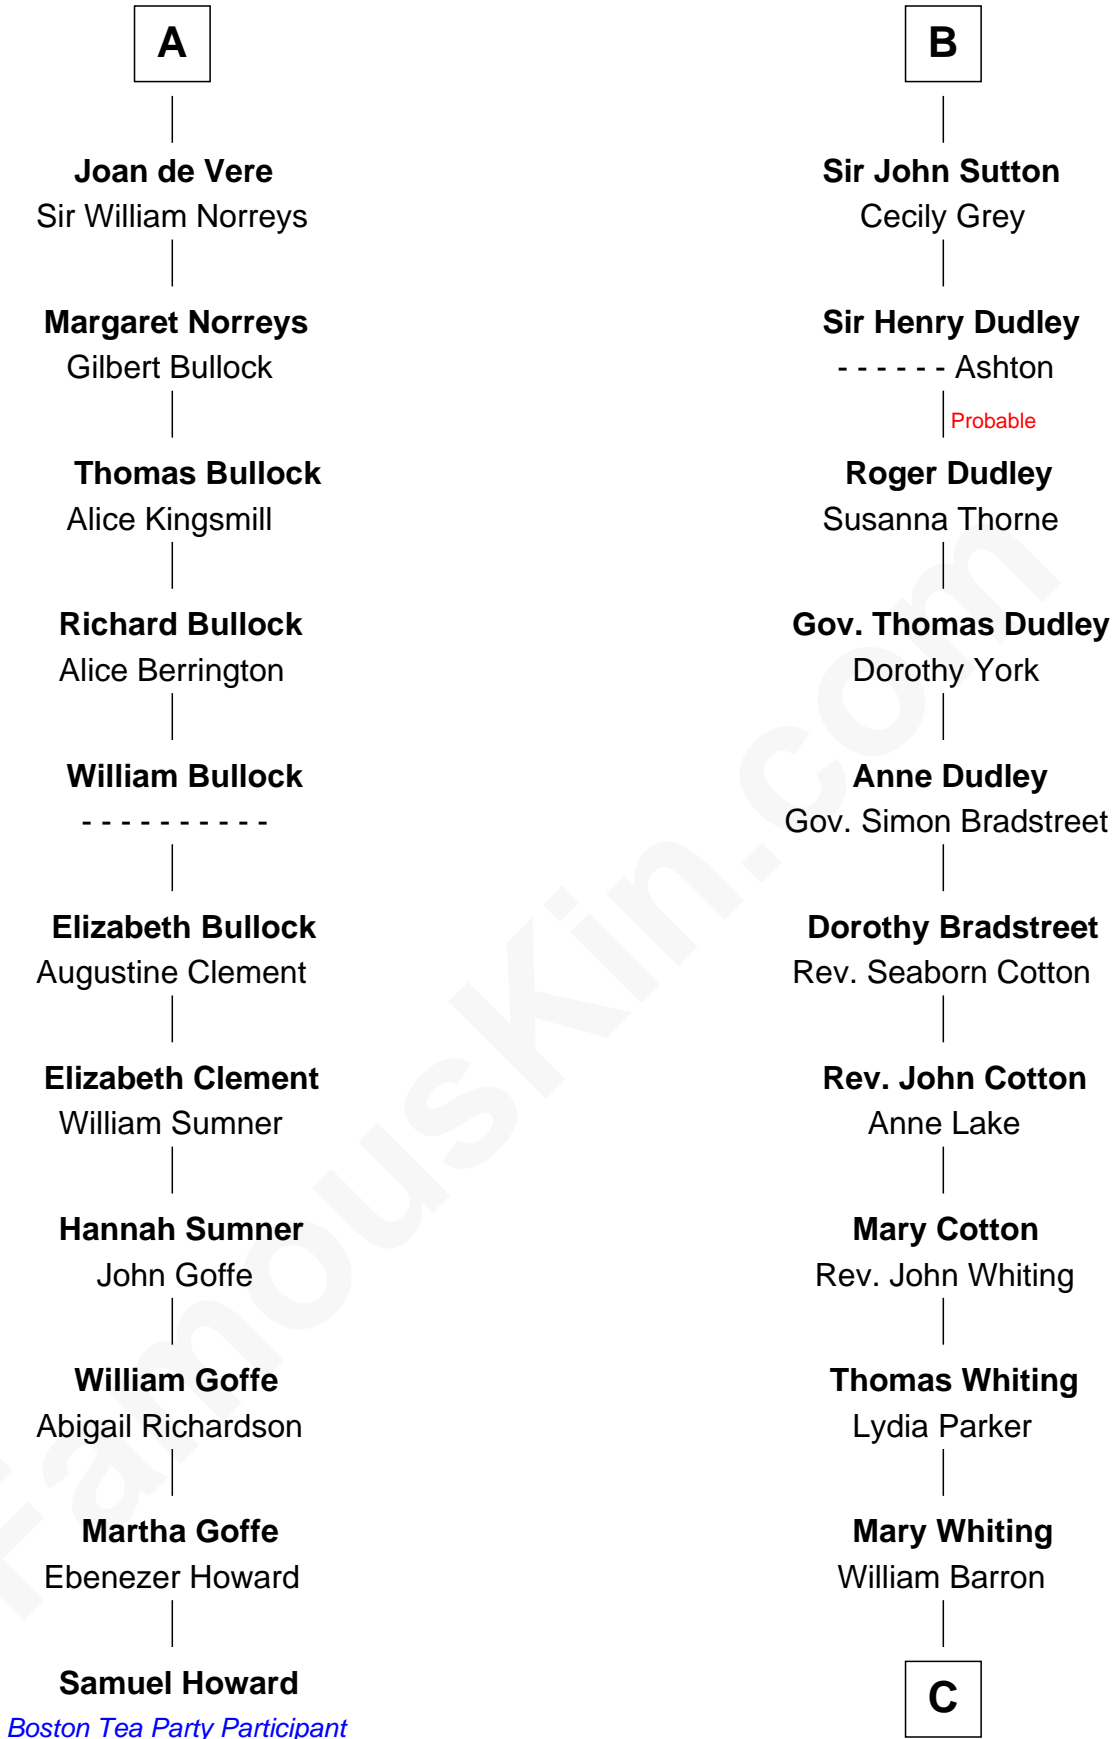

# FamousKin.com Relationship Chart of

**Samuel Howard**

*Boston Tea Party Participant*

17th cousin 3 times removed of

**James Sherman**

*27th U.S. Vice-President*

C

**Mary Augusta Barron**

Stalham Williams

**Frances Lucretia Williams**

Richard Winslow Sherman

**Mary Frances Sherman**

Richard Updike Sherman

**James Sherman**

*27th U.S. Vice-President*

FamousKin.com