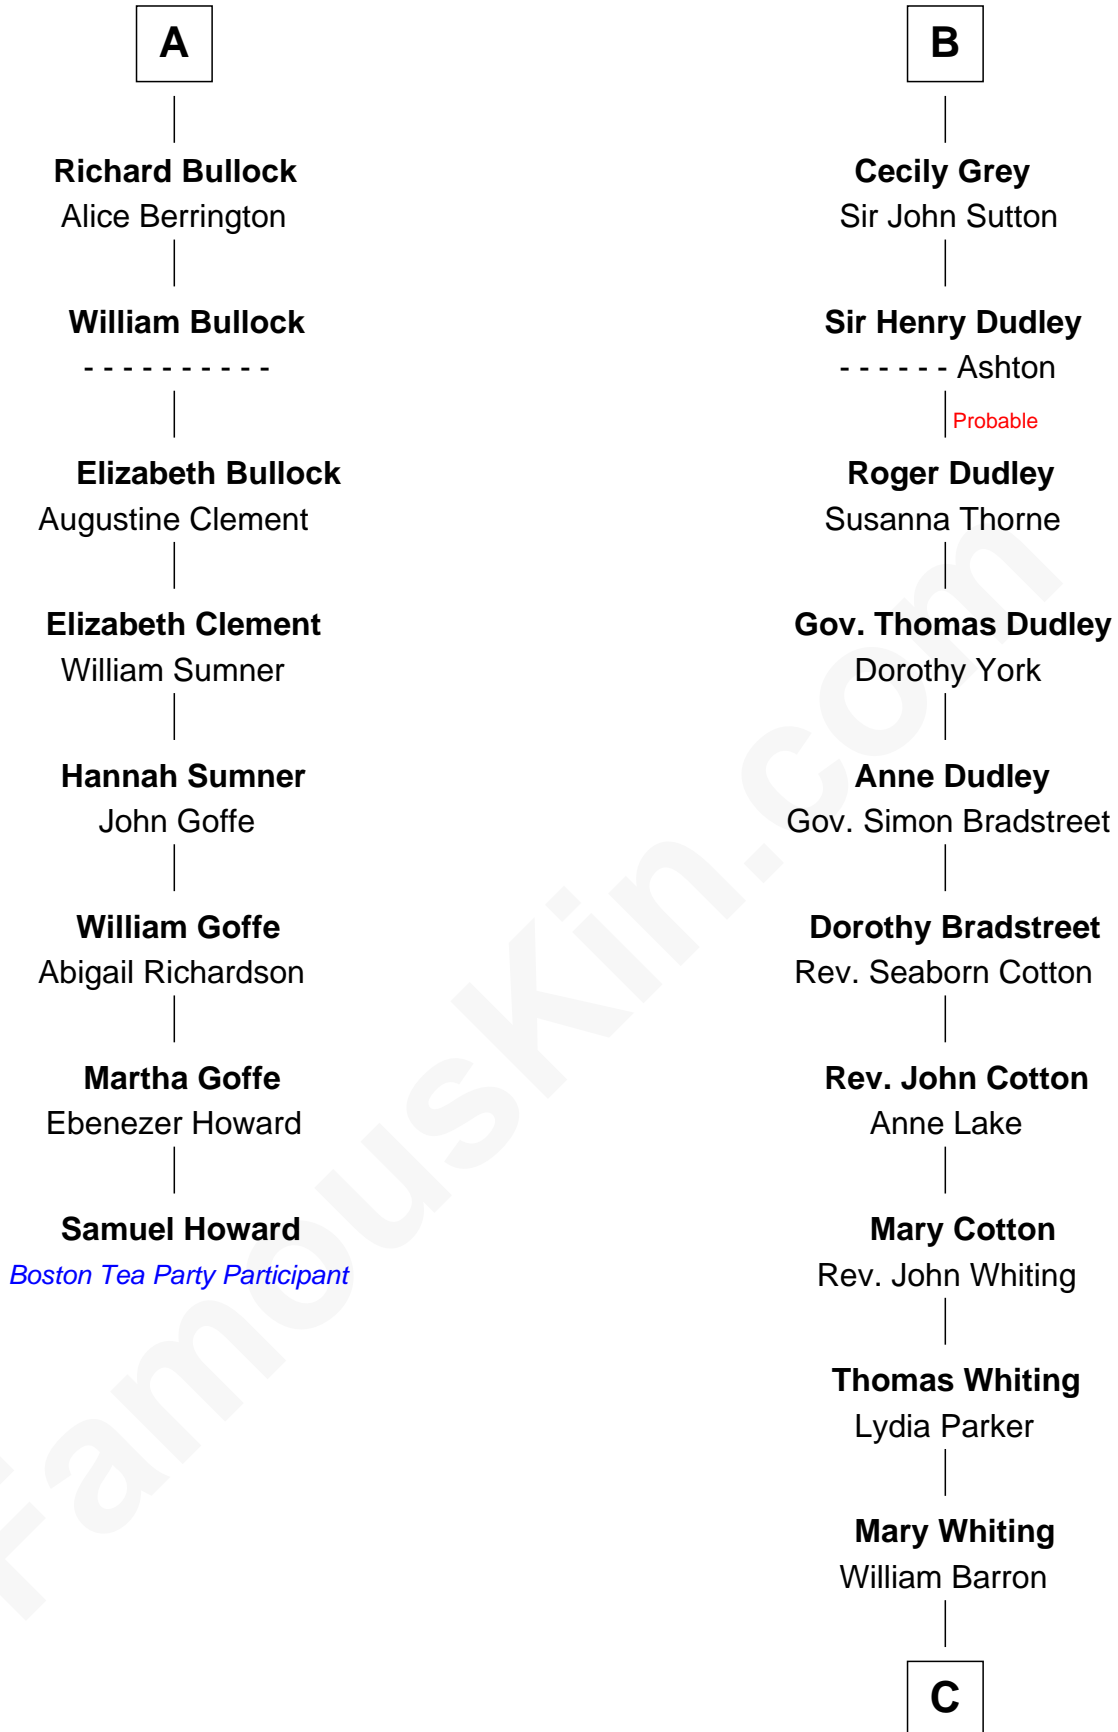

## Relationship Chart of

**Samuel Howard**

*Boston Tea Party Participant*

14th cousin 6 times removed of

**James Sherman**

*27th U.S. Vice-President*

**Bartholomew de Badlesmere**

Margaret de Clare

Sir William de Ros

**Thomas de Ros**

Beatrice de Stafford

**Margaret de Ros**

Sir Reynold Grey

**Margaret Grey**

Sir William Bonville

**William Bonville**

Elizabeth Harington

**William Bonville**

Katherine Neville

**Cecily Bonville**

Thomas Grey

**B**

**C**

—  
**Mary Augusta Barron**  
Stalham Williams

—  
**Frances Lucretia Williams**  
Richard Winslow Sherman

—  
**Mary Frances Sherman**  
Richard Updike Sherman

—  
**James Sherman**  
*27th U.S. Vice-President*

FamousKin.com