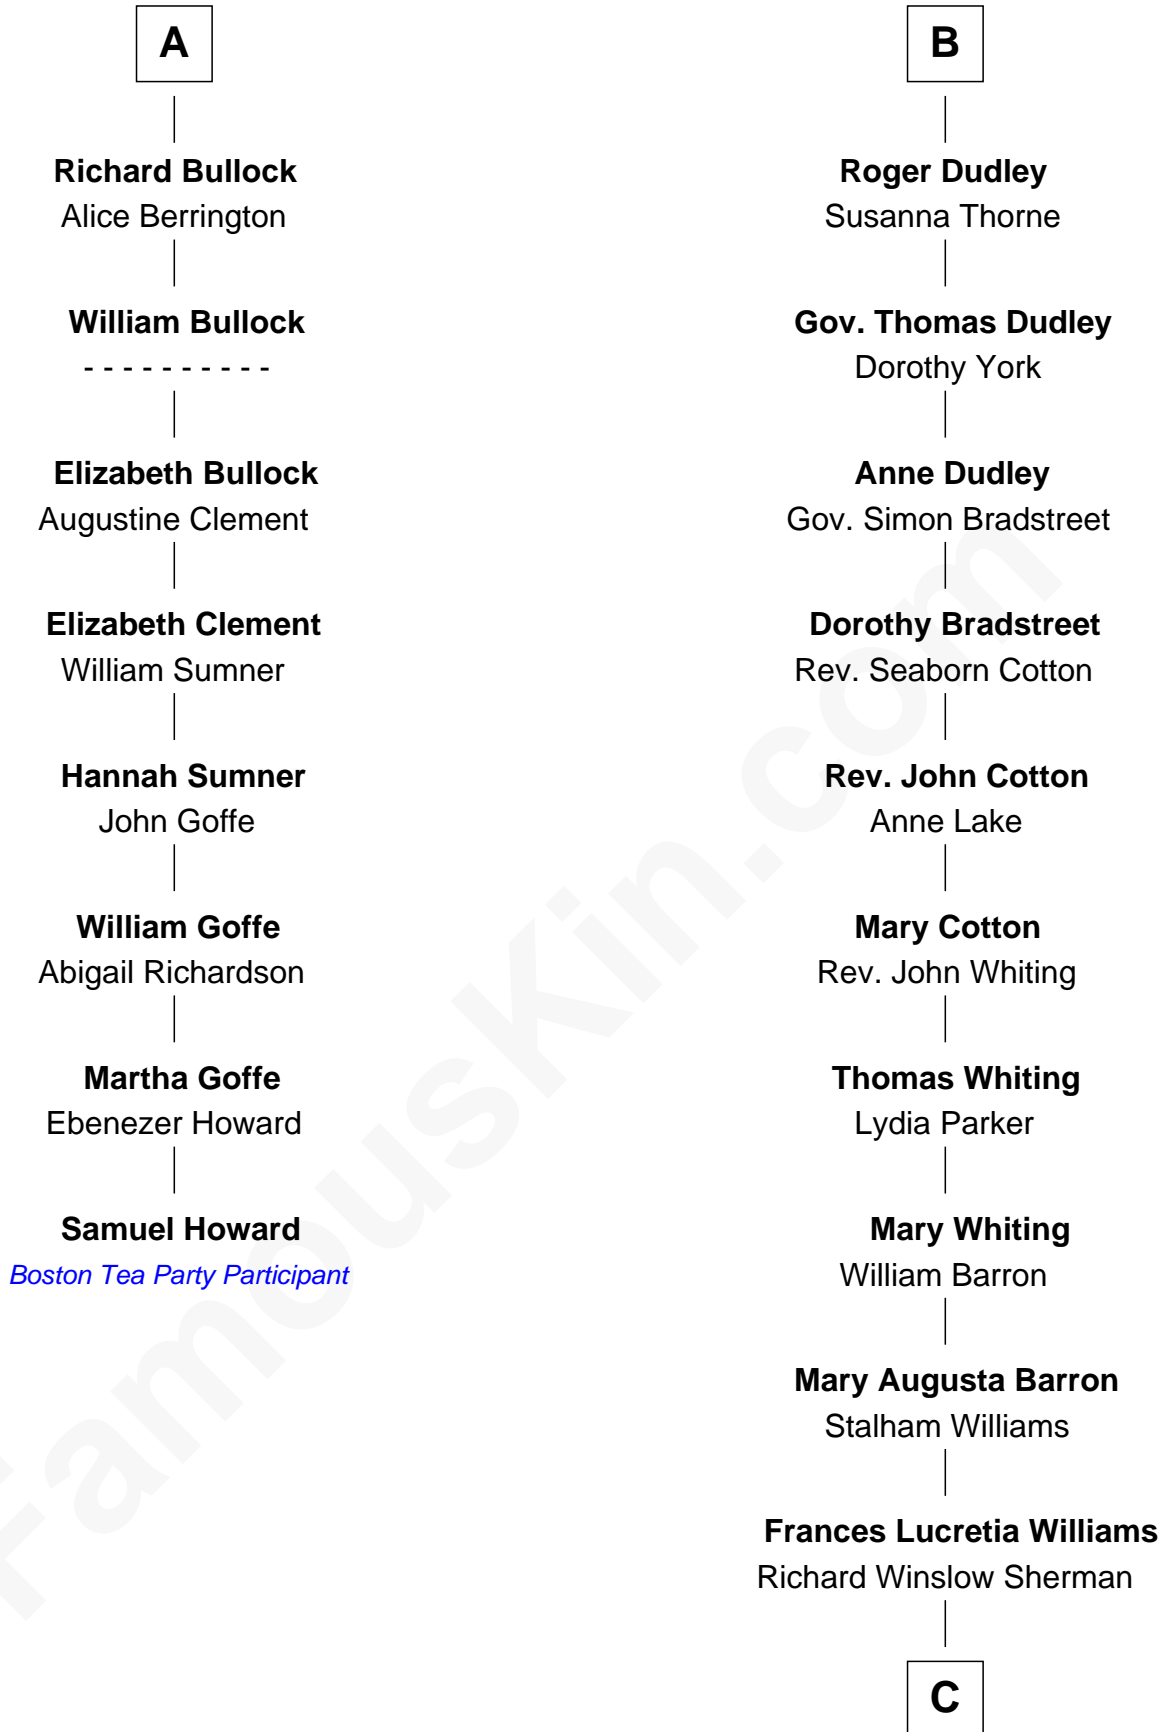

FamousKin.com Relationship Chart of

Samuel Howard

Boston Tea Party Participant

14th cousin 4 times removed of

James Sherman

27th U.S. Vice-President

Richard Fitzalan

*with wife
Isabel le Despencer*

Edward Cherleton

Alice Sergeaux

Sir Richard de Vere

Joyce Cherleton

Sir John Tiptoft

Sir John de Vere

Elizabeth Howard

Joyce Tiptoft

Sir Edmund Sutton

Joan de Vere

Sir William Norreys

Sir Edward Sutton

Cecily Willoughby

Margaret Norreys

Gilbert Bullock

Sir John Sutton

Cecily Grey

Thomas Bullock

Alice Kingsmill

Sir Henry Dudley

----- Ashton

Probable

A

B