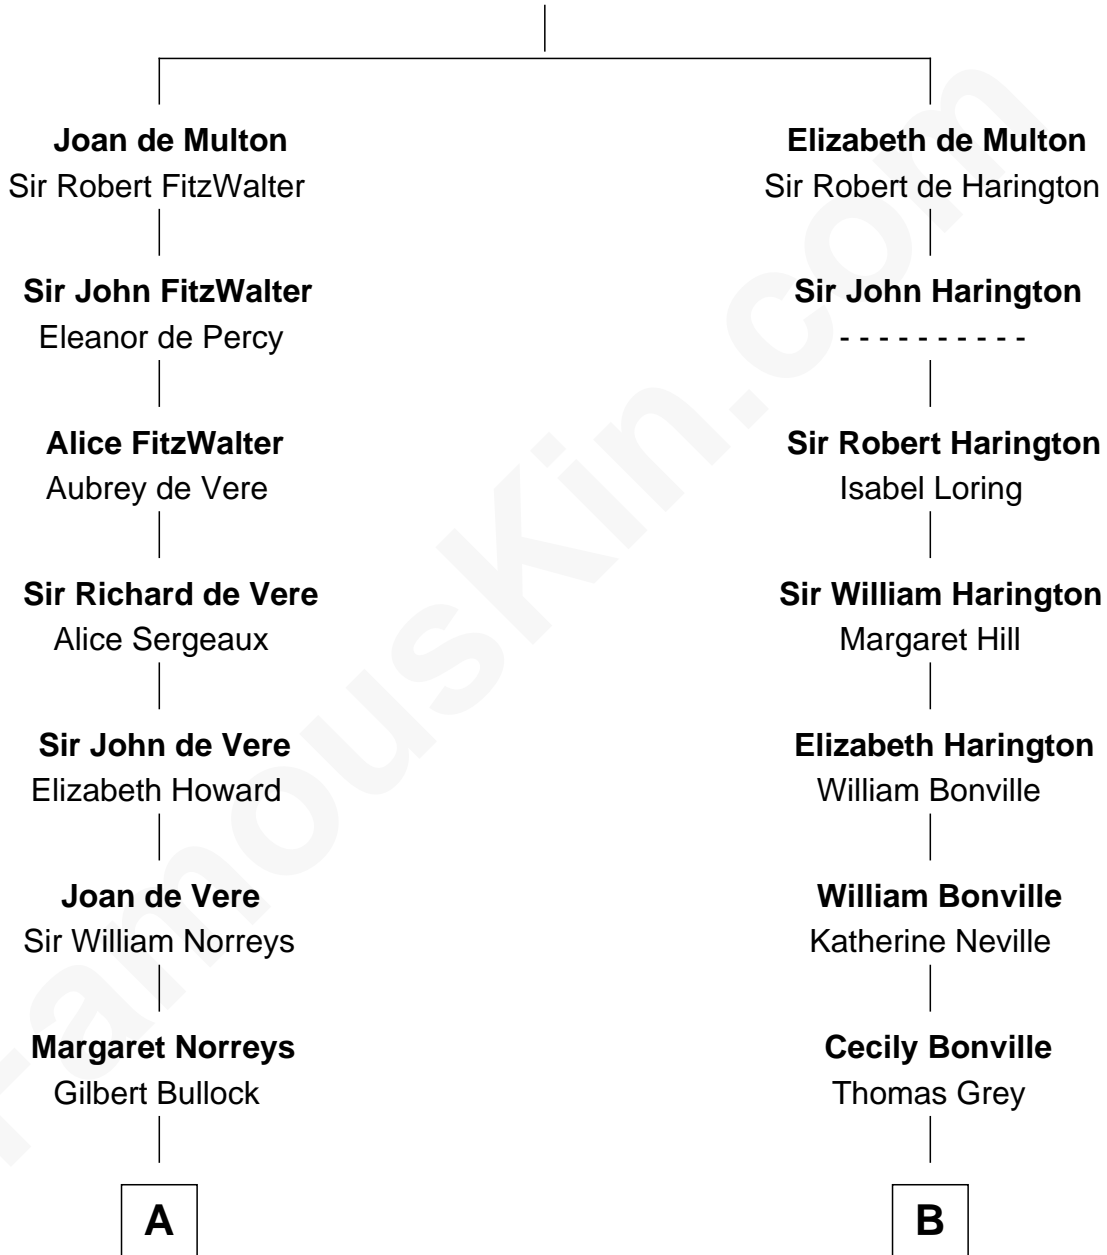

FamousKin.com Relationship Chart of

Samuel Howard

Boston Tea Party Participant

15th cousin 5 times removed of

James Sherman

27th U.S. Vice-President

Sir Thomas de Multon

Eleanor de Burgh

27th U.S. Vice-President

FamousKin.com