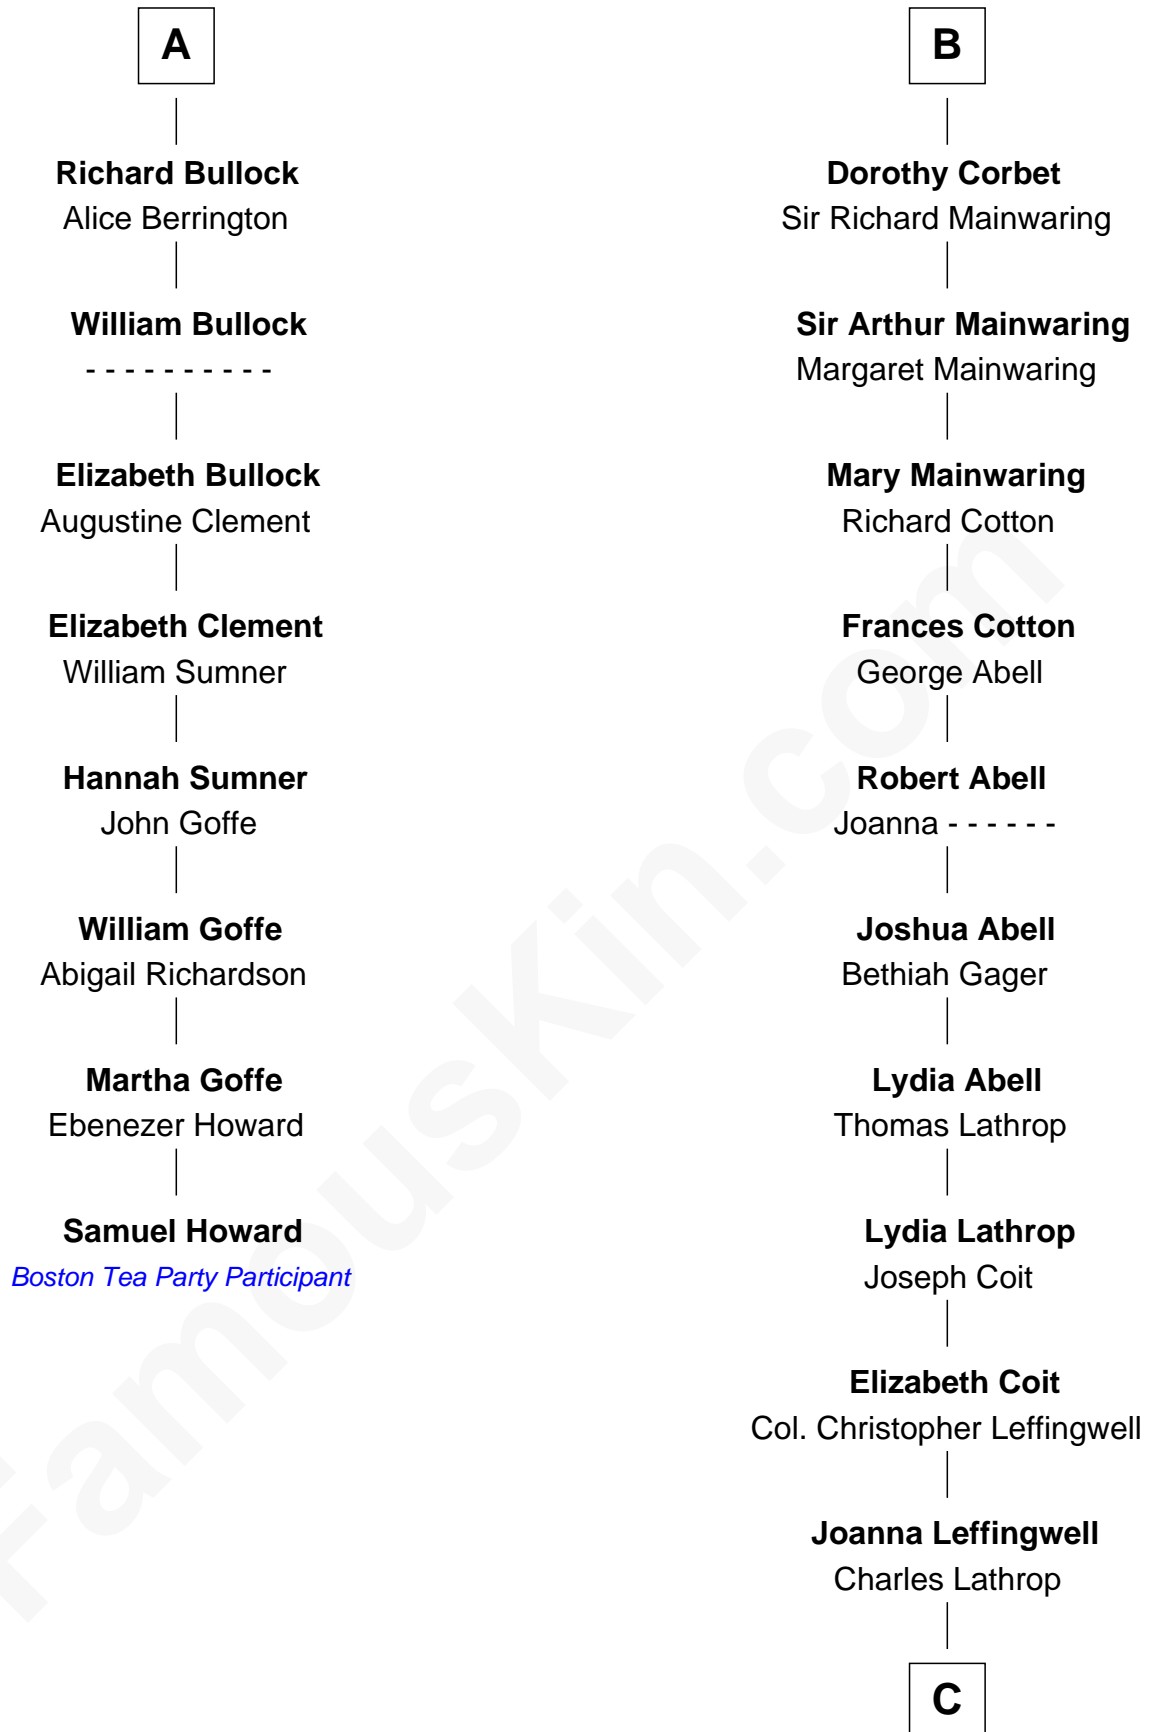

FamousKin.com Relationship Chart of

Samuel Howard

Boston Tea Party Participant

14th cousin 6 times removed of

John Foster Dulles

52nd U.S. Secretary of State

Bartholomew de Badlesmere

Margaret de Clare

C

Harriet Wadsworth Lathrop

Rev. Miron Winslow

Harriet Lathrop Winslow

Rev. John Welsh Dulles

Allen Macy Dulles

Edith Foster

John Foster Dulles

52nd U.S. Secretary of State

FamousKin.com