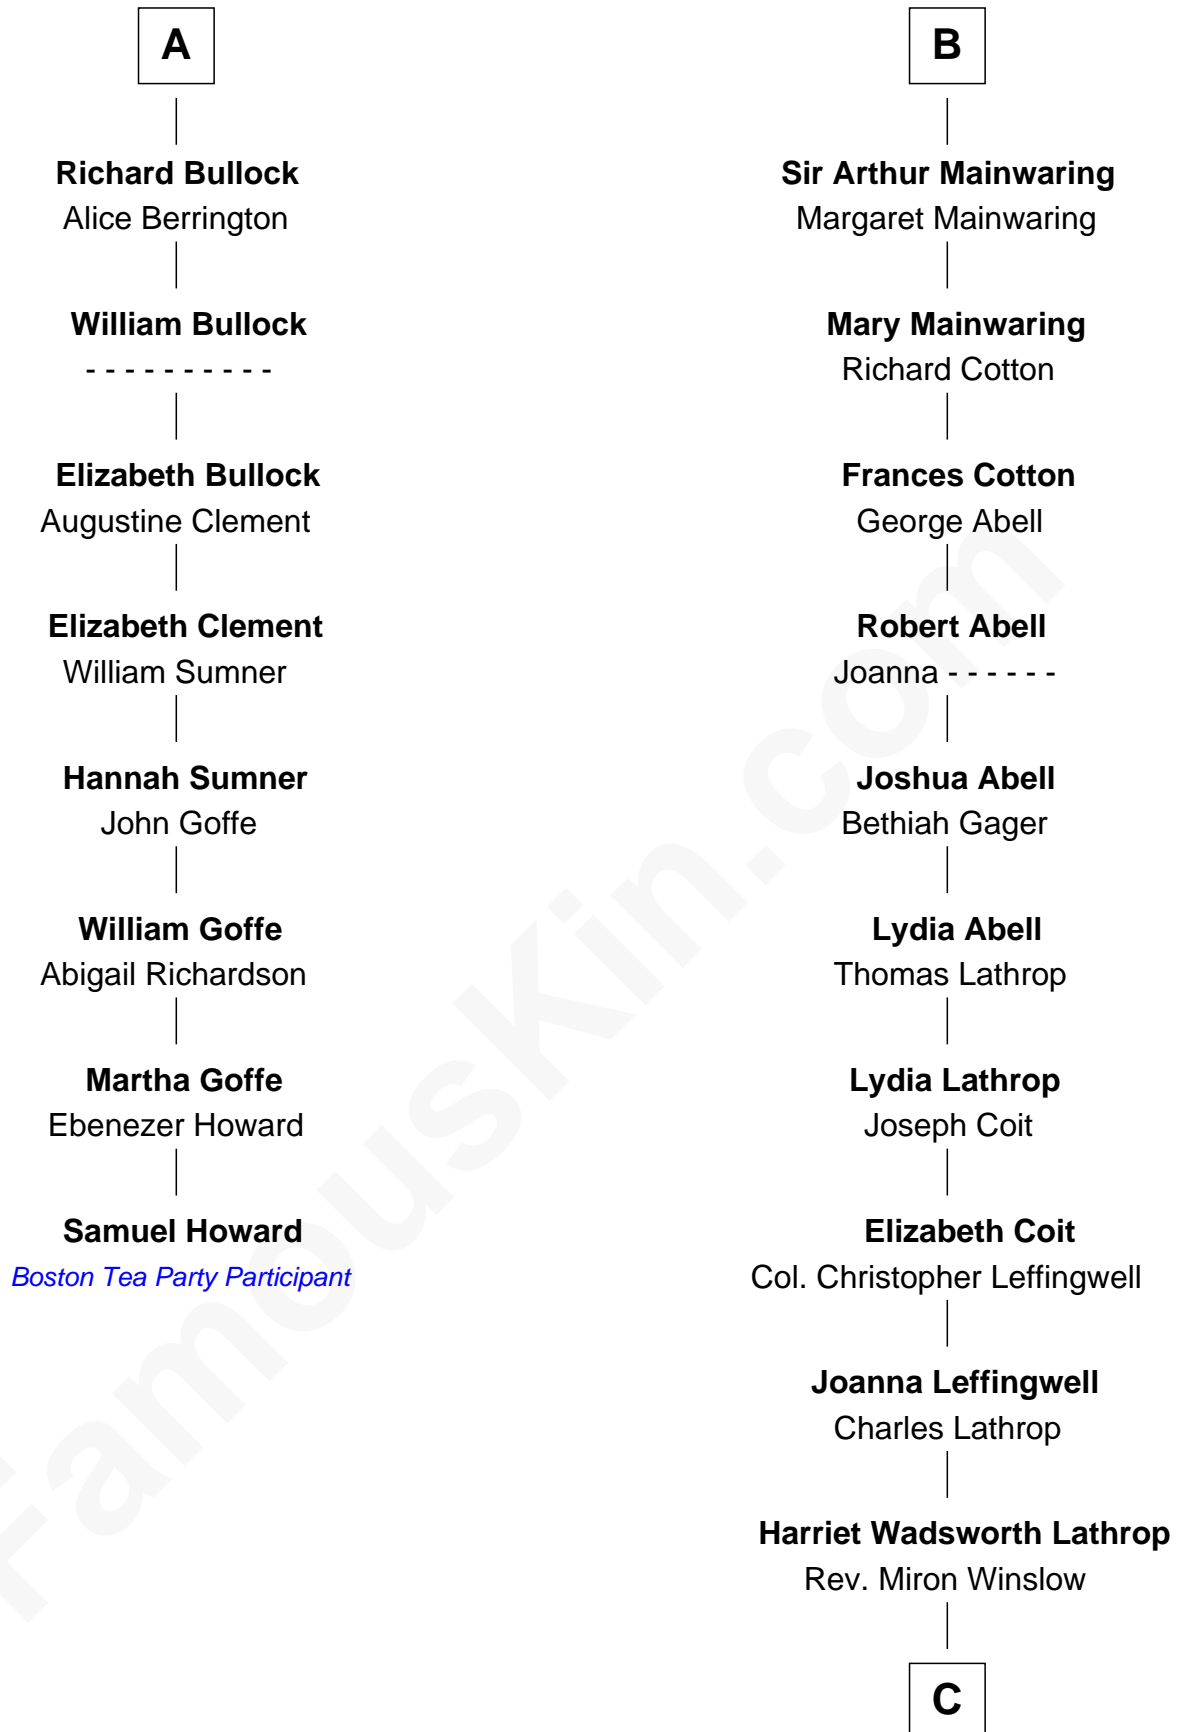

FamousKin.com Relationship Chart of

Samuel Howard

Boston Tea Party Participant

14th cousin 5 times removed of

John Foster Dulles

52nd U.S. Secretary of State

C

Harriet Lathrop Winslow

Rev. John Welsh Dulles

Allen Macy Dulles

Edith Foster

John Foster Dulles

52nd U.S. Secretary of State

FamousKin.com