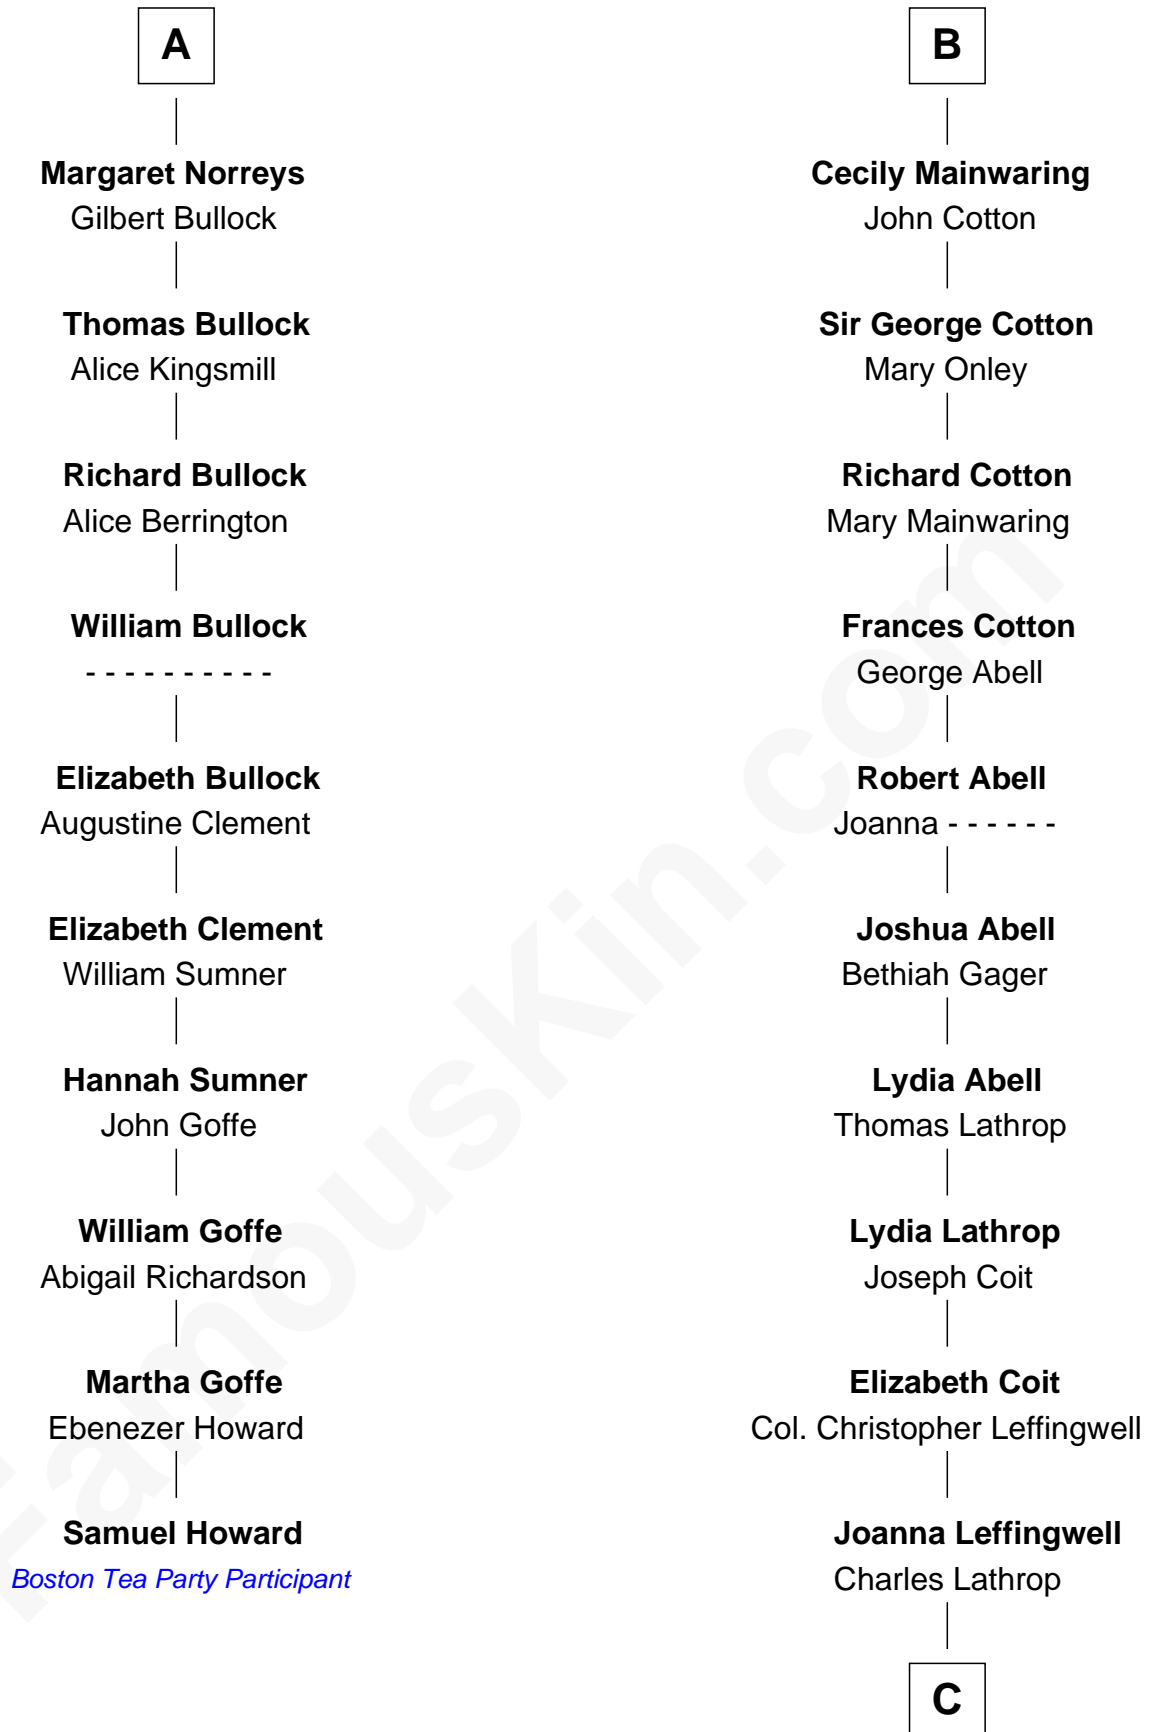

FamousKin.com

Relationship Chart of

Samuel Howard

Boston Tea Party Participant

16th cousin 4 times removed of

John Foster Dulles

52nd U.S. Secretary of State

Sir Hugh le Despencer

Sir John Sutton

Constance Blount

Sir John Sutton

Elizabeth Berkeley

Jane Sutton

Thomas Mainwaring

B

C

—
Harriet Wadsworth Lathrop

Rev. Miron Winslow

—
Harriet Lathrop Winslow

Rev. John Welsh Dulles

—
Allen Macy Dulles

Edith Foster

—
John Foster Dulles

52nd U.S. Secretary of State