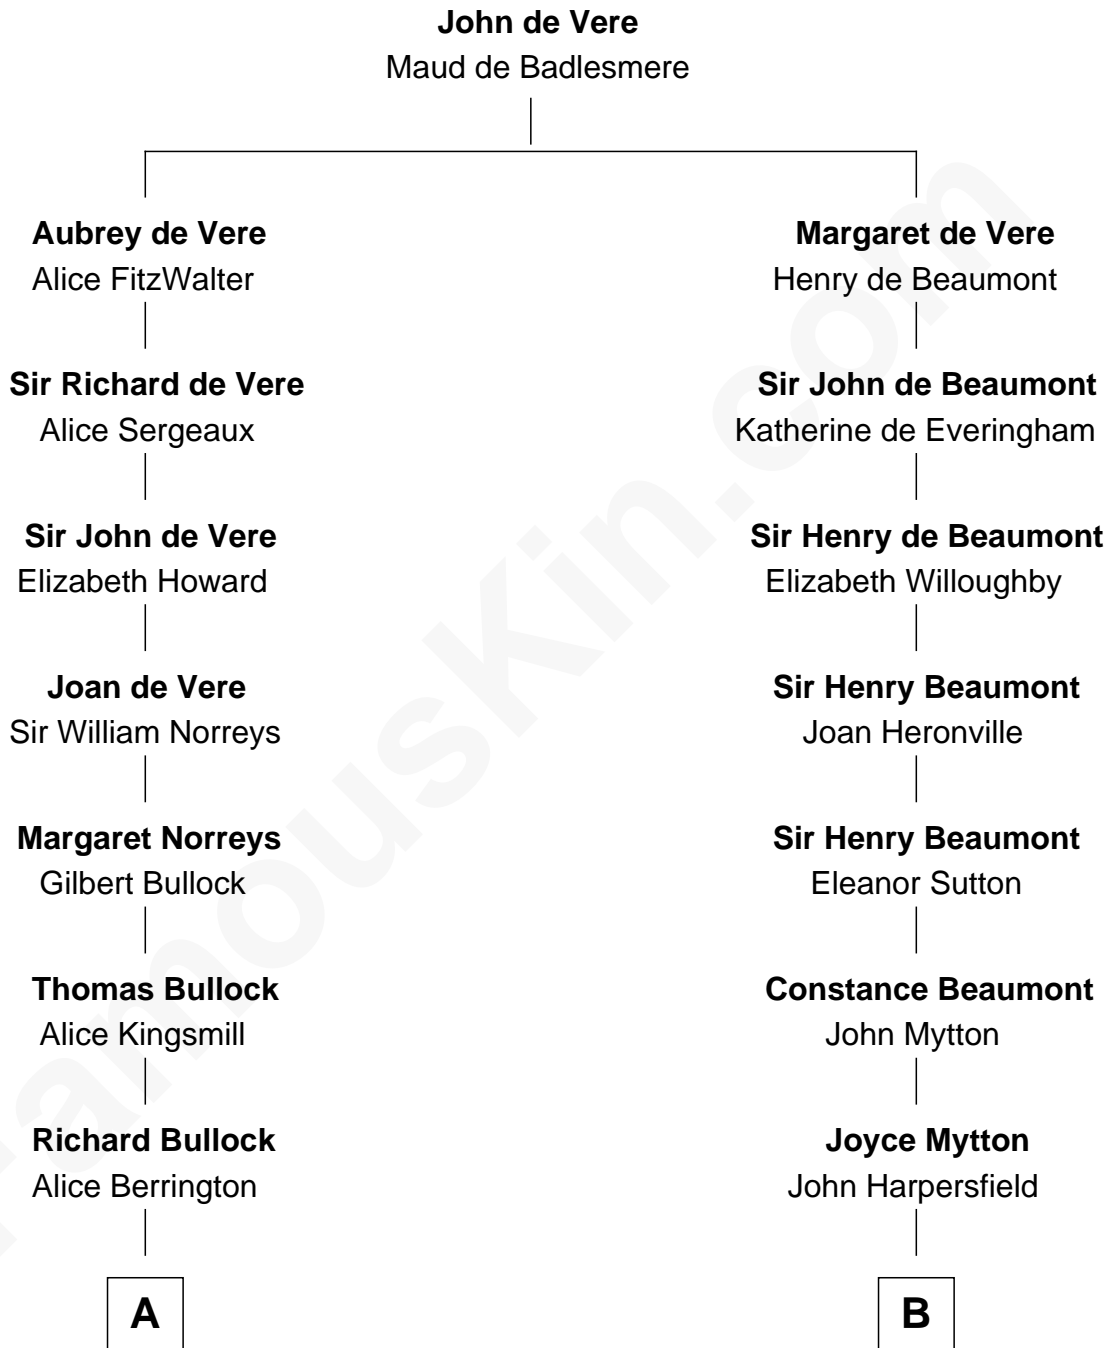

FamousKin.com

Relationship Chart of

Samuel Howard

Boston Tea Party Participant

13th cousin 8 times removed of

Chevy Chase

Comedian, Actor and Writer

C

Sarah Tennery Baker

Col. Lyne Shackelford Metcalfe

Grace Metcalfe

Charles Denison Chase

Edward Leigh Chase

Mabel Penrose Tinsley

Edward Tinsley Chase

Cathalene Parker Browning