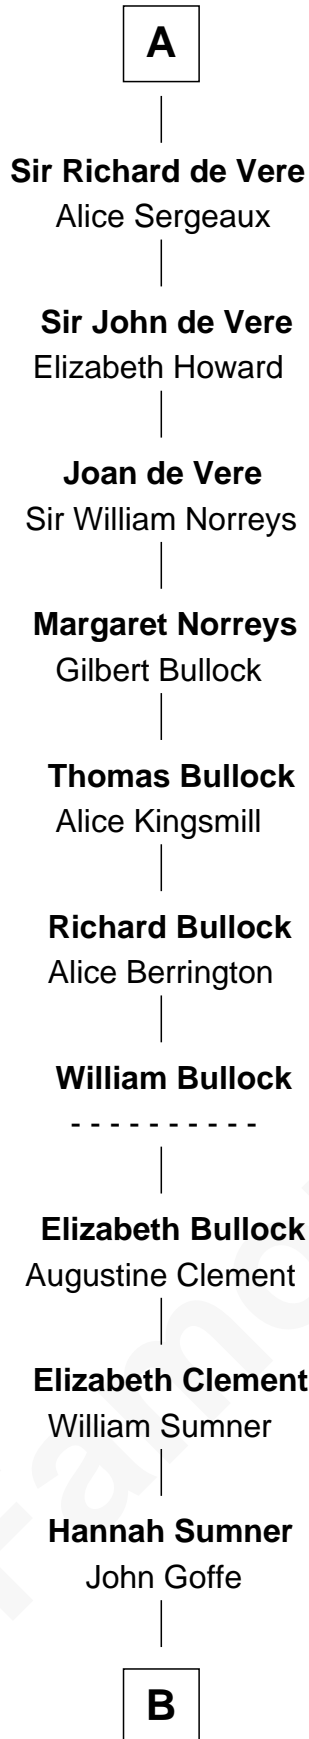

FamousKin.com Relationship Chart of

Samuel Howard

Boston Tea Party Participant

1st cousin 18 times removed of

William d'Aubeny

Magna Carta Surety

B

—
William Goffe
Abigail Richardson

—
Martha Goffe
Ebenezer Howard

—
Samuel Howard
Boston Tea Party Participant

FamousKin.com