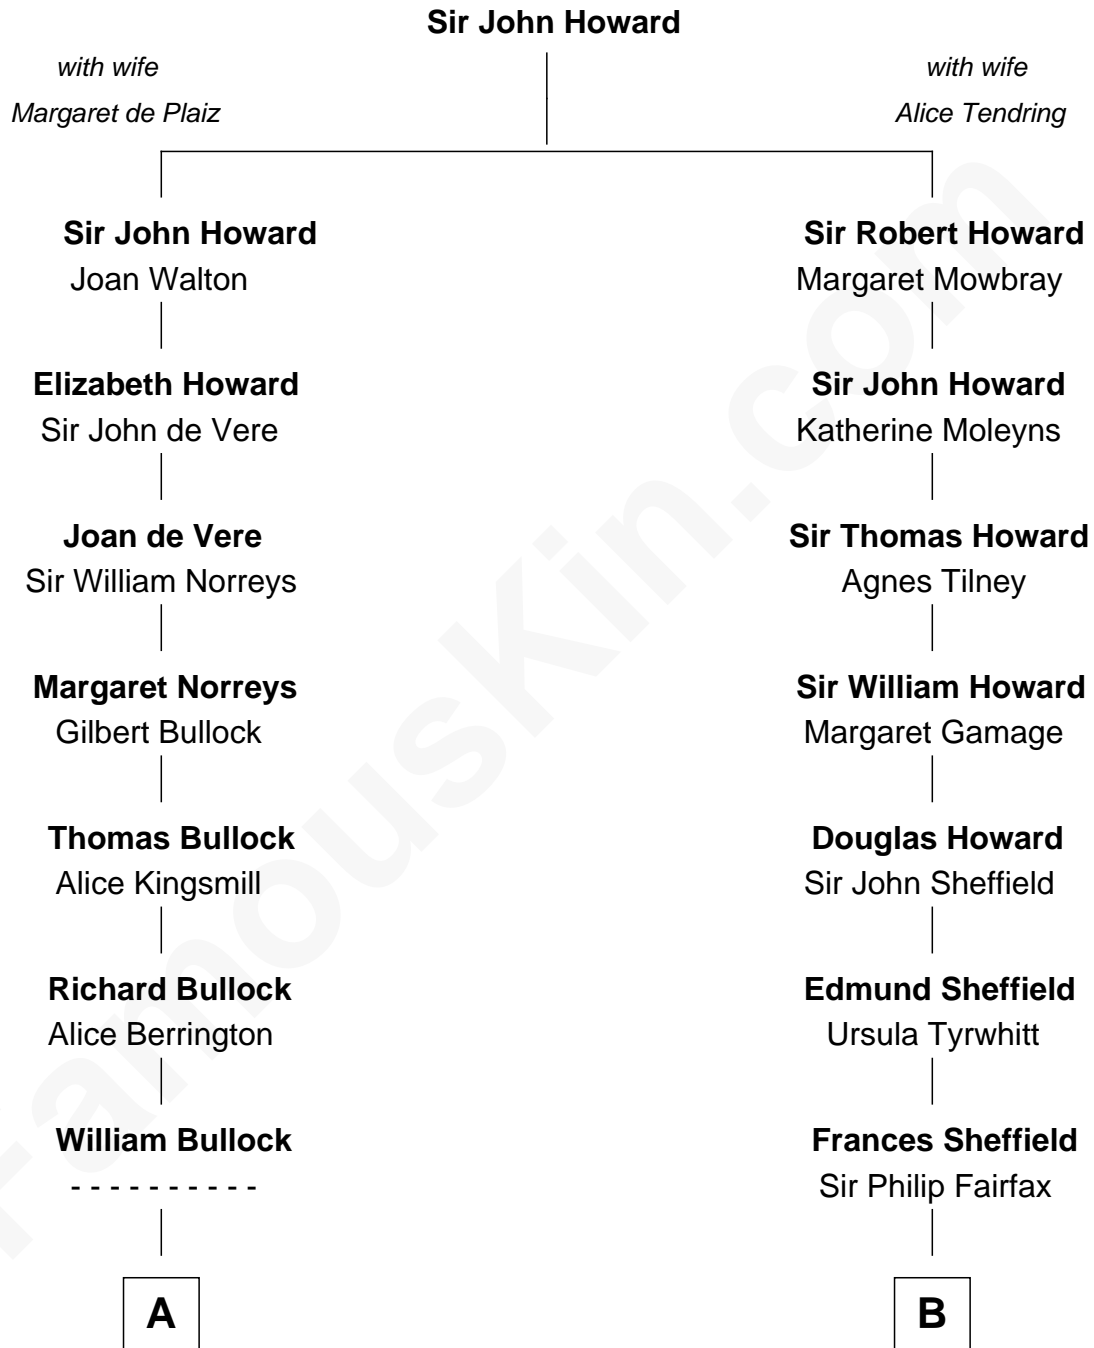

FamousKin.com Relationship Chart of

Samuel Howard

Boston Tea Party Participant

12th cousin 7 times removed of

Ellen DeGeneres

Comedienne and TV Personality

C

Elliot Everett DeGeneres