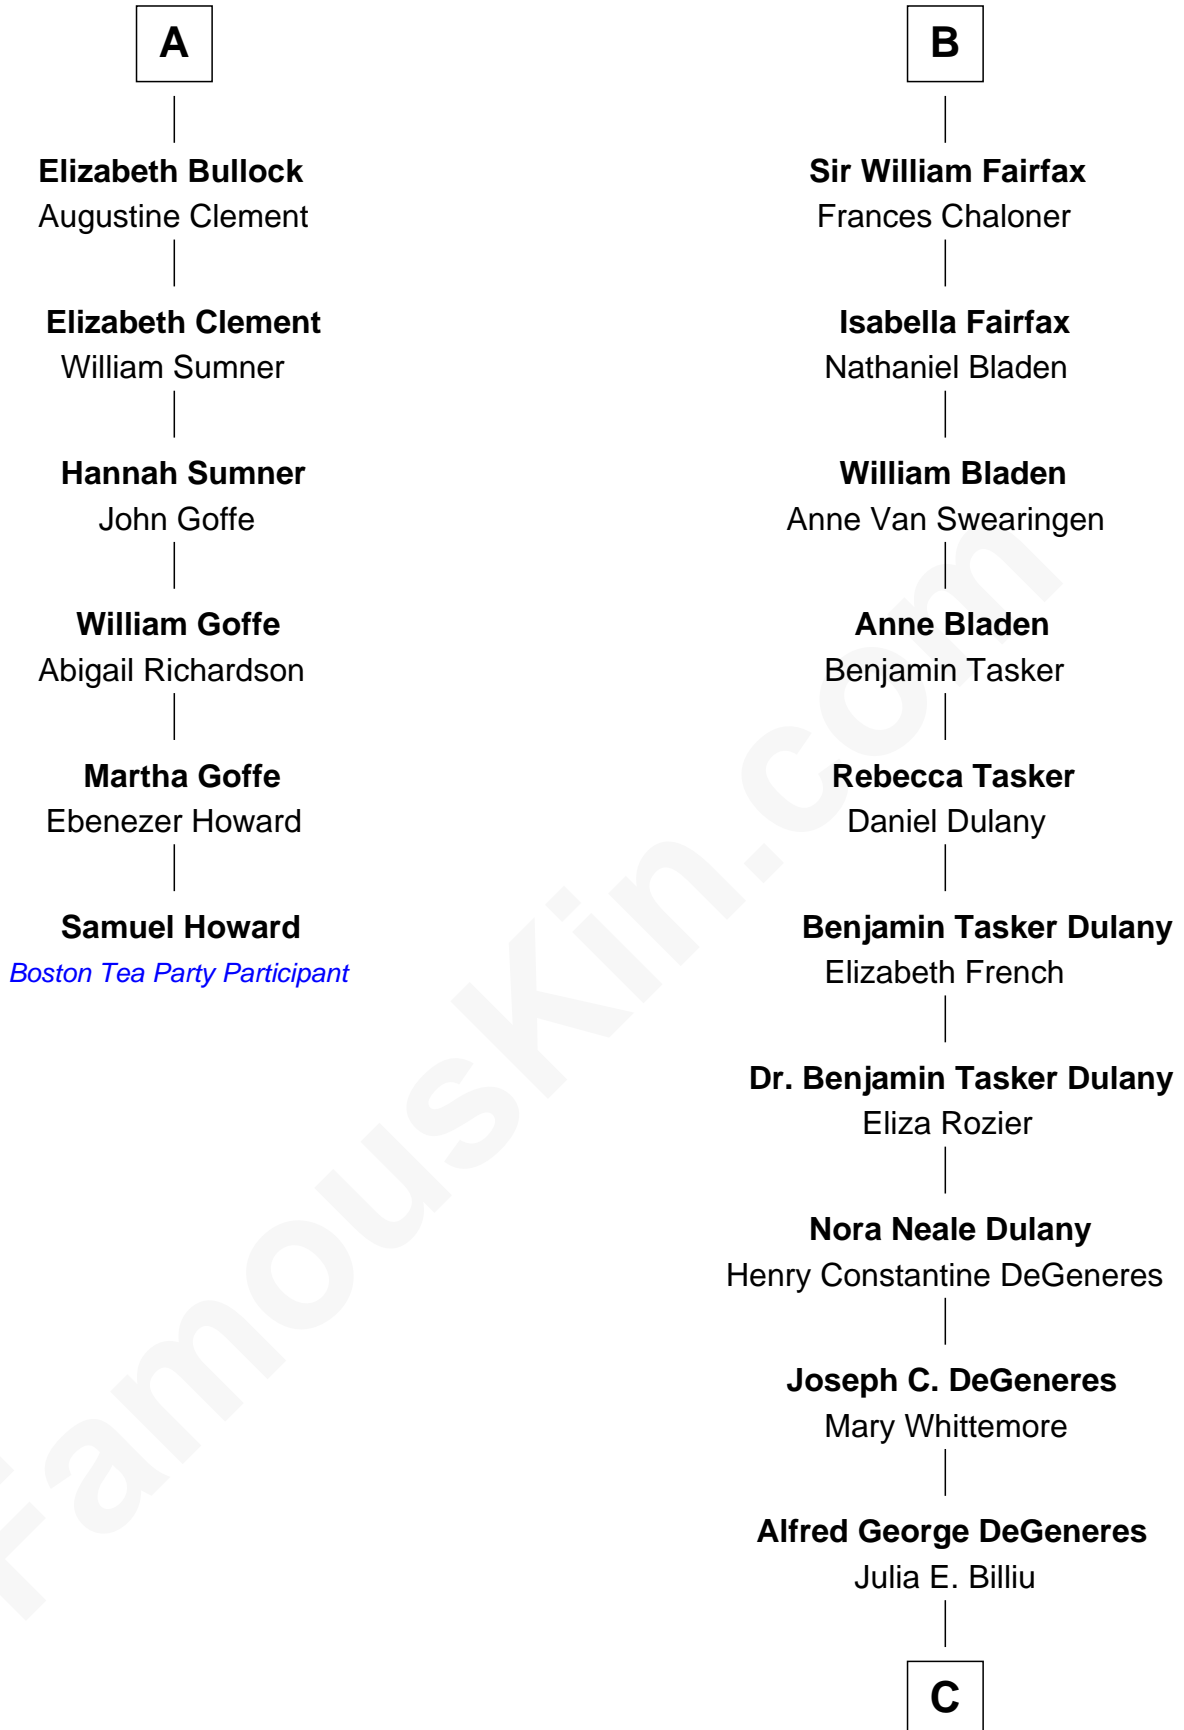

FamousKin.com Relationship Chart of

Samuel Howard

Boston Tea Party Participant

12th cousin 7 times removed of

Ellen DeGeneres

Comedienne and TV Personality

C

Elliot Everett DeGeneres

Ruth Elodie Martin

Elliot Everett DeGeneres

Betty Jane Pfeffer

Ellen DeGeneres

Comedienne and TV Personality

FamousKin.com