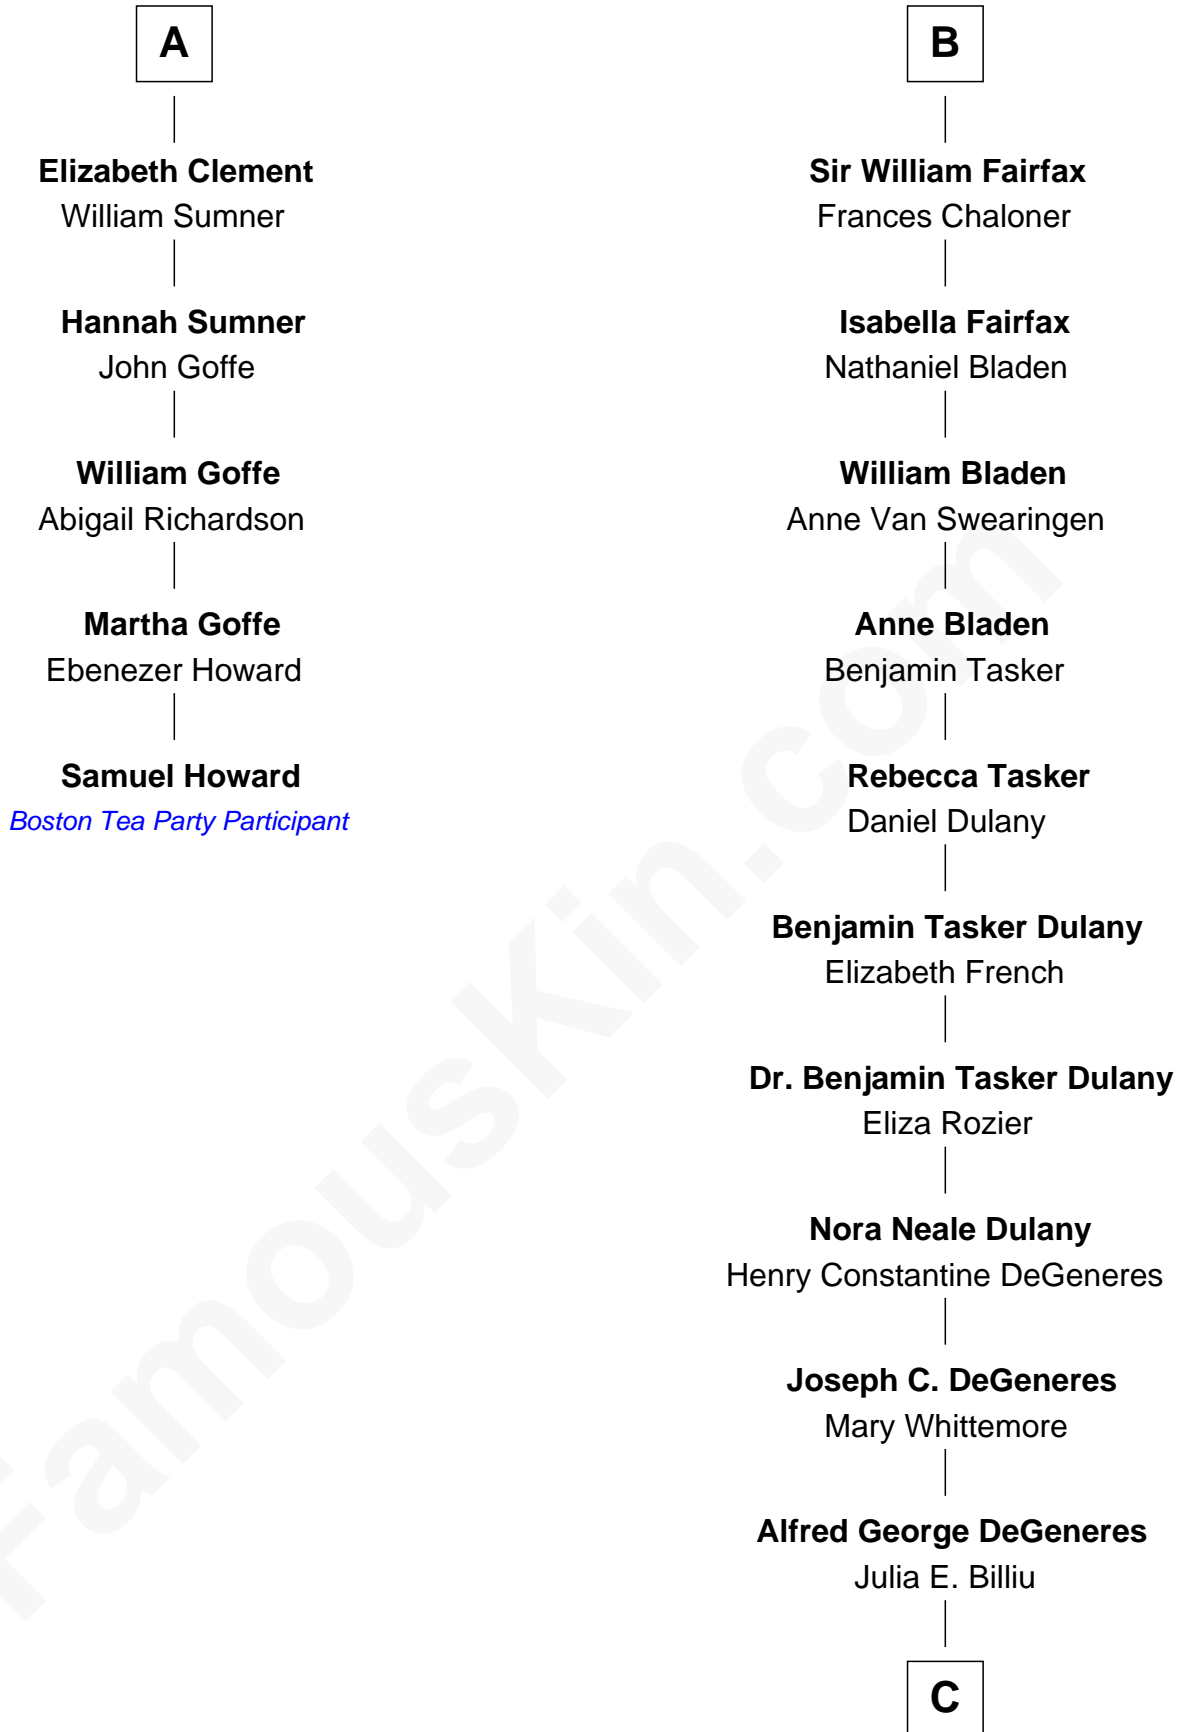

FamousKin.com Relationship Chart of

Samuel Howard

Boston Tea Party Participant

11th cousin 8 times removed of

Ellen DeGeneres

Comedienne and TV Personality

Sir Richard de Vere

Alice Sergeaux