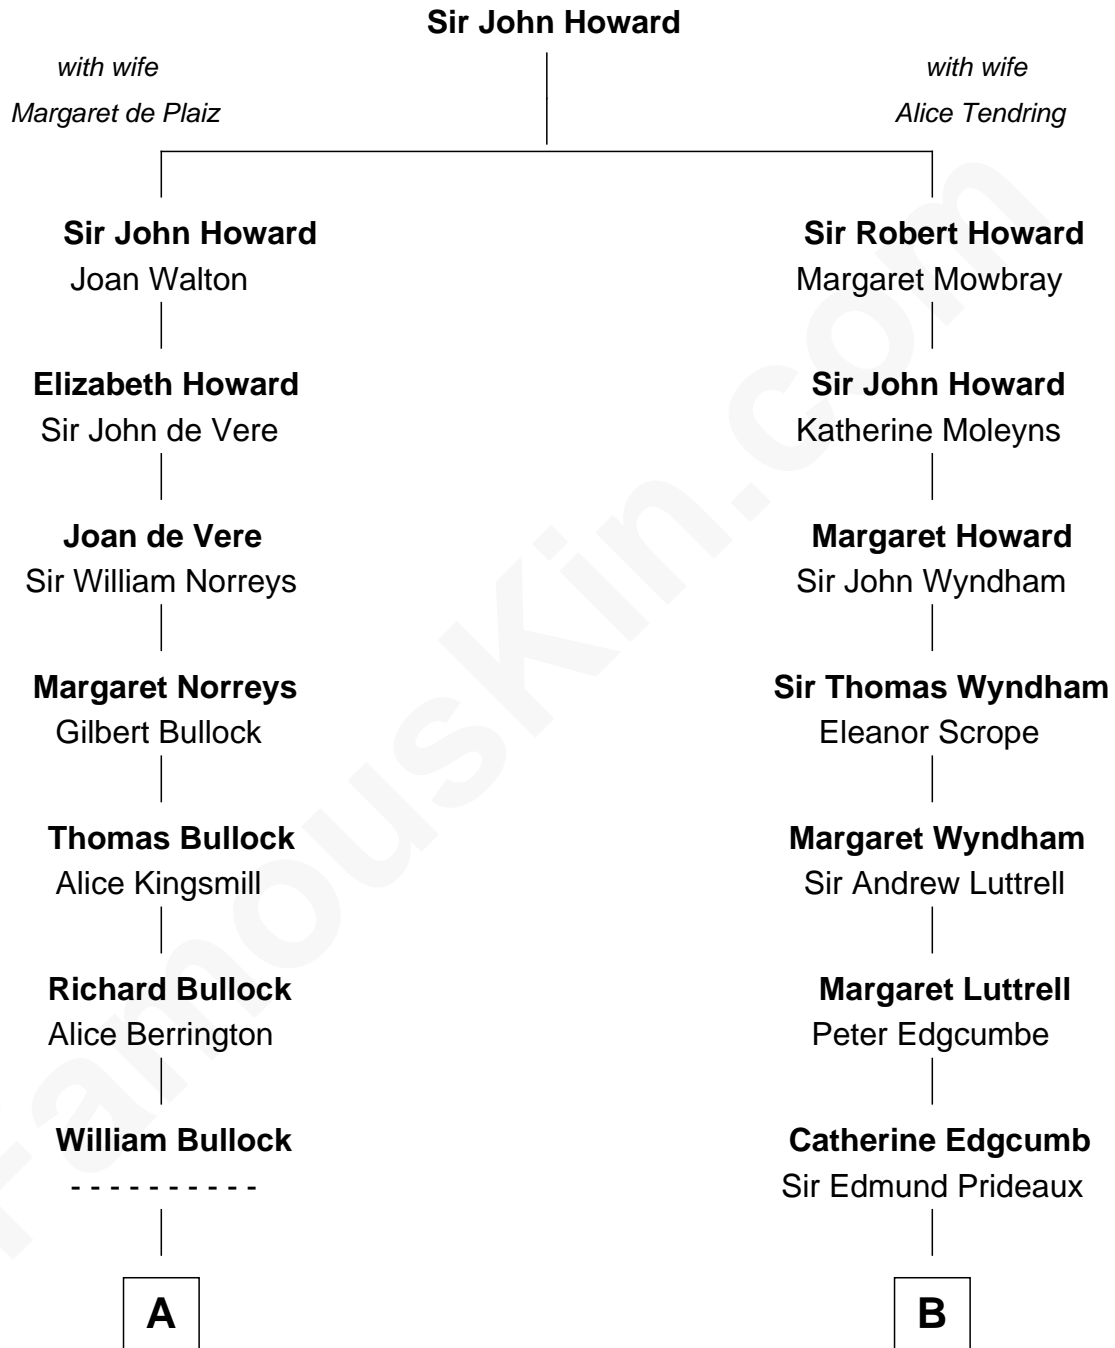

# FamousKin.com Relationship Chart of

**Samuel Howard**

*Boston Tea Party Participant*

12th cousin 6 times removed of

**Guy Ritchie**

*British Filmmaker*

**C**

**John Vivian Ritchie**  
Amber Mary Parkinson

**Guy Ritchie**  
*British Filmmaker*

FamousKin.com