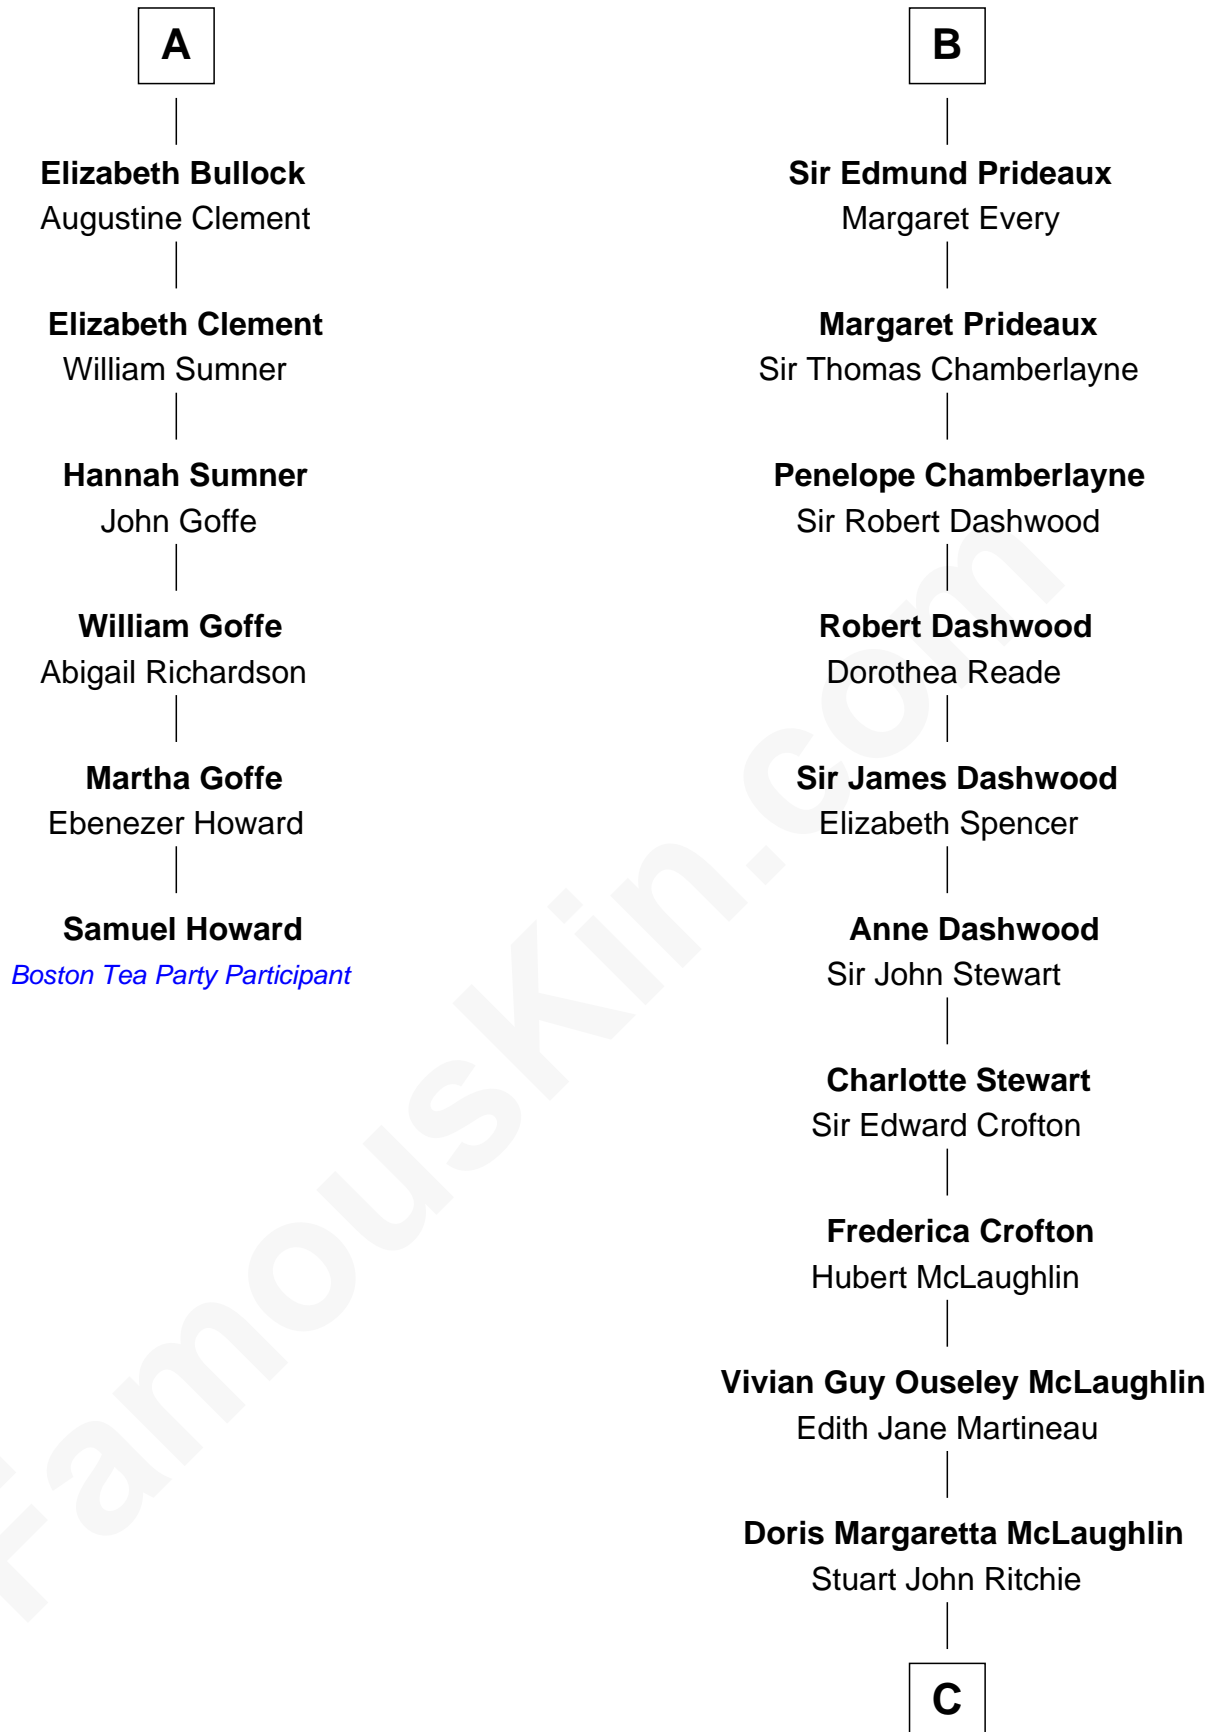

# FamousKin.com Relationship Chart of

**Samuel Howard**

*Boston Tea Party Participant*

12th cousin 6 times removed of

**Guy Ritchie**

*British Filmmaker*

**C**

**John Vivian Ritchie**  
Amber Mary Parkinson