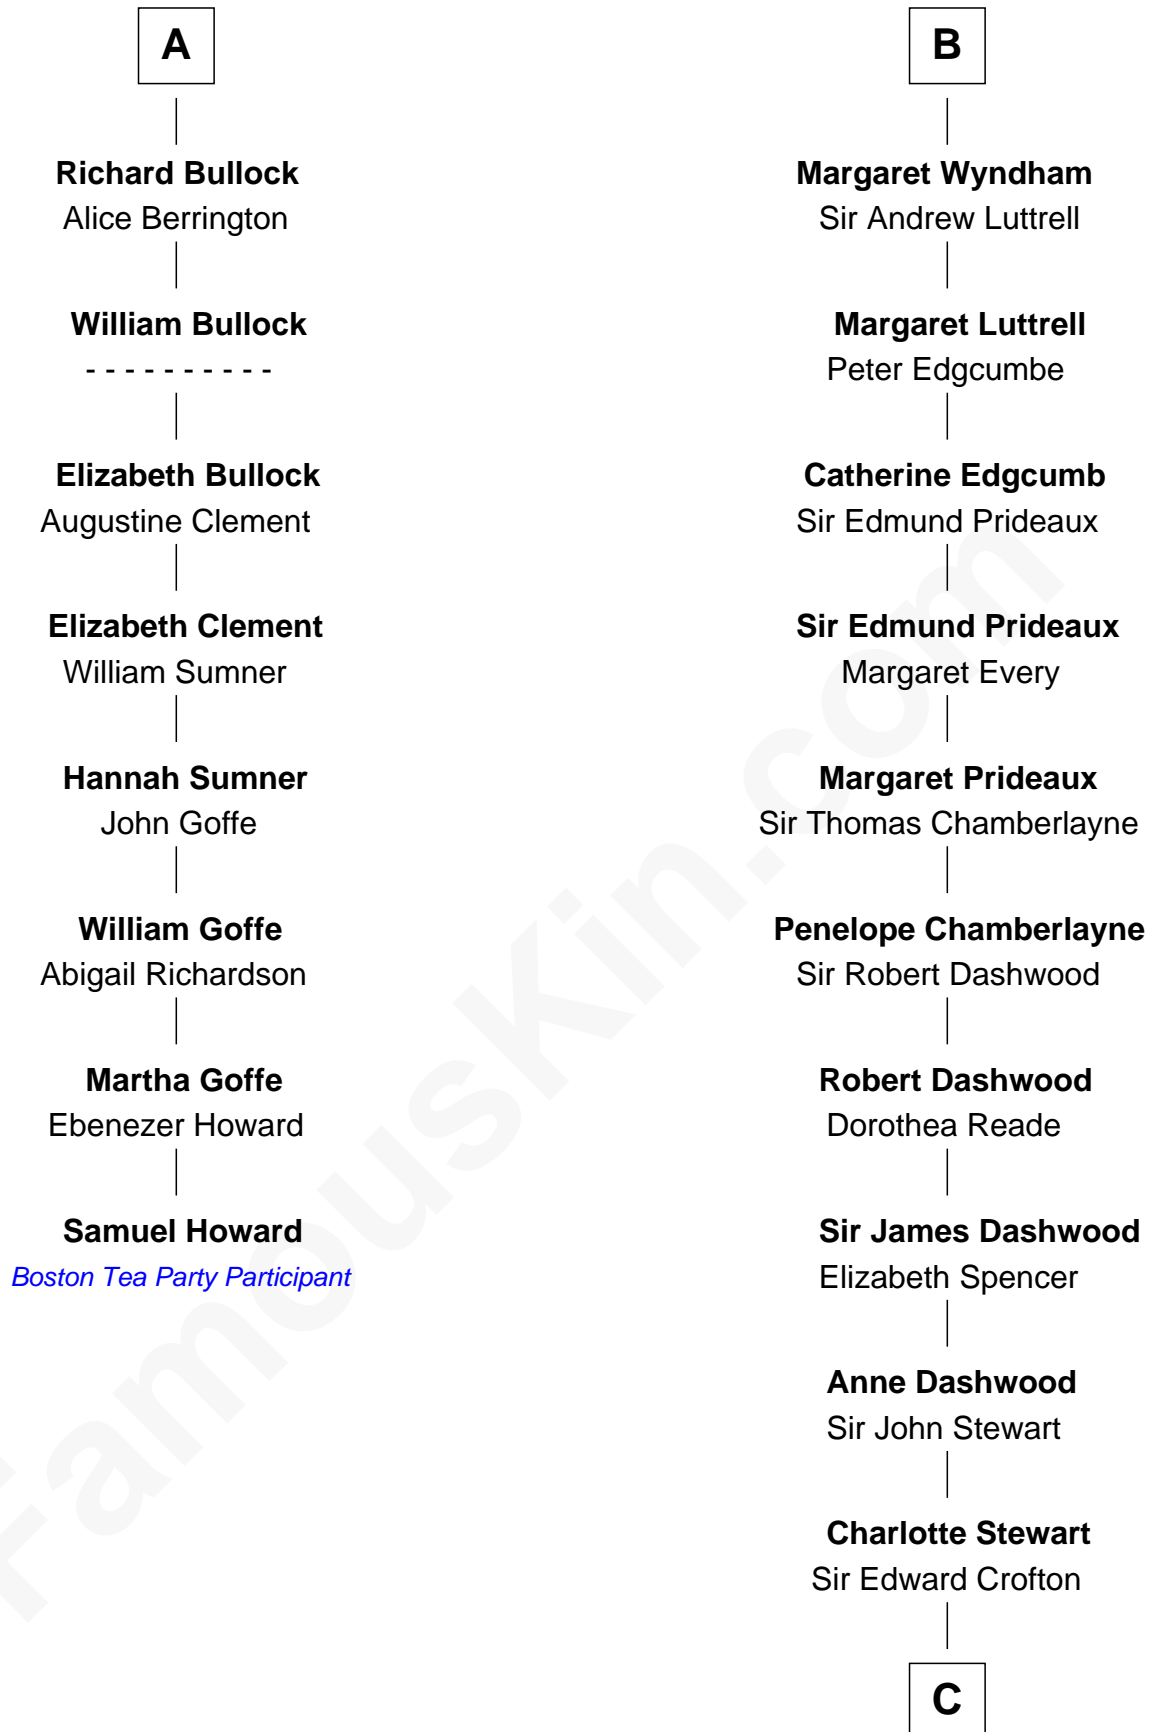

FamousKin.com

Relationship Chart of

Samuel Howard

Boston Tea Party Participant

14th cousin 7 times removed of

Guy Ritchie

British Filmmaker

C

Frederica Crofton

Hubert McLaughlin

Vivian Guy Ouseley McLaughlin

Edith Jane Martineau

Doris Margaretta McLaughlin

Stuart John Ritchie

John Vivian Ritchie

Amber Mary Parkinson