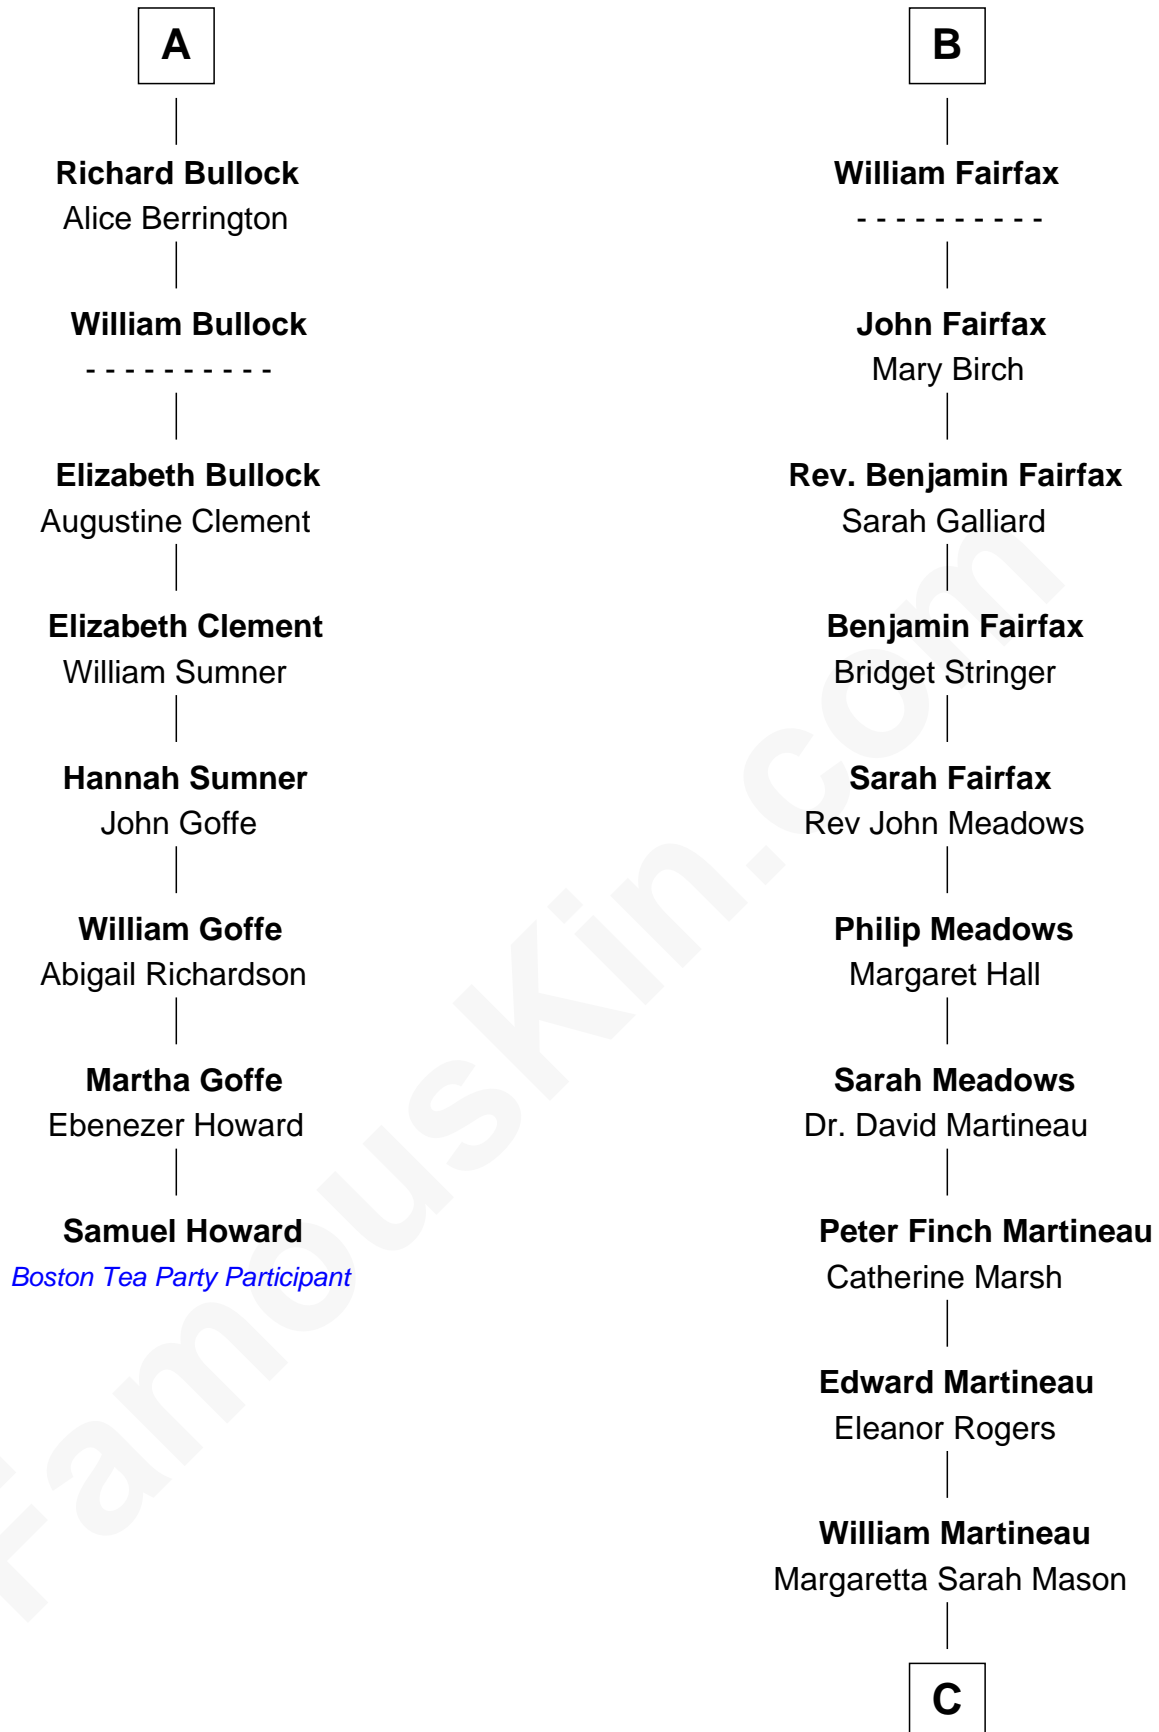

FamousKin.com Relationship Chart of

Samuel Howard

Boston Tea Party Participant

14th cousin 6 times removed of

Guy Ritchie

British Filmmaker

William de Montagu
Katherine de Grandison

Sibyl de Montagu
Sir Edmund Fitzalan

Philippe Fitzalan
Sir Richard Sergeaux

Alice Sergeaux
Sir Richard de Vere

Sir John de Vere
Elizabeth Howard

Joan de Vere
Sir William Norreys

Margaret Norreys
Gilbert Bullock

Thomas Bullock
Alice Kingsmill

A

Philippa de Montagu
Sir Roger de Mortimer

Edmund Mortimer
Philippa Plantagenet

Elizabeth Mortimer
Sir Henry Percy

Sir Henry Percy
Eleanor Neville

Sir Henry Percy
Eleanor Poynings

Margaret Percy
Sir William Gascoigne

Agnes Gascoigne
Sir Thomas Fairfax

B

C

Edith Jane Martineau

Vivian Guy Ouseley McLaughlin

Doris Margaretta McLaughlin

Stuart John Ritchie

John Vivian Ritchie