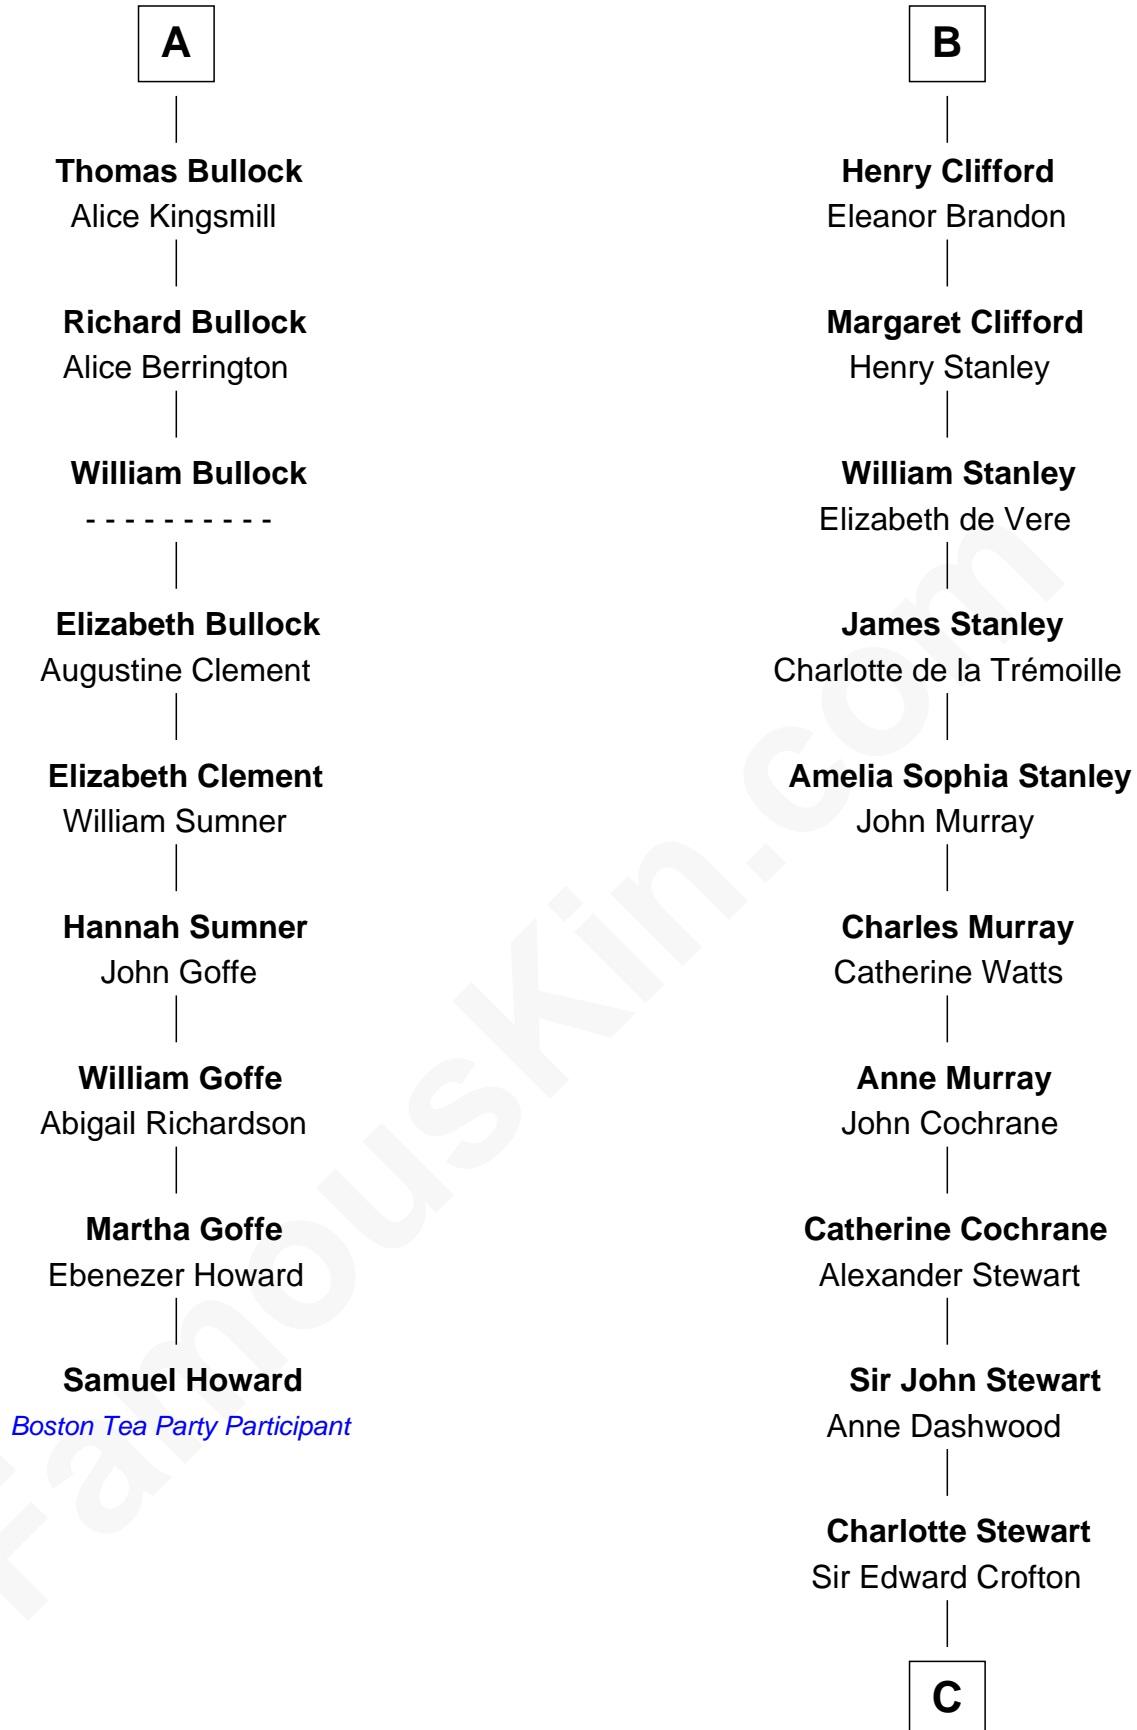

FamousKin.com Relationship Chart of

Samuel Howard

Boston Tea Party Participant

15th cousin 6 times removed of

Guy Ritchie

British Filmmaker

Hugh le Despencer

Eleanor de Clare

Maurice de Berkeley

Thomas de Berkeley

Margaret de Lisle

Elizabeth de Berkeley

Richard de Beauchamp

Eleanor Beauchamp

Edmund Beaufort

Eleanor Beaufort

Sir Robert Spencer

Catherine Spencer

Henry Algernon Percy

Margaret Percy

Henry Clifford

B

C

Frederica Crofton

Hubert McLaughlin

Vivian Guy Ouseley McLaughlin

Edith Jane Martineau

Doris Margaretta McLaughlin

Stuart John Ritchie

John Vivian Ritchie

Amber Mary Parkinson

Guy Ritchie