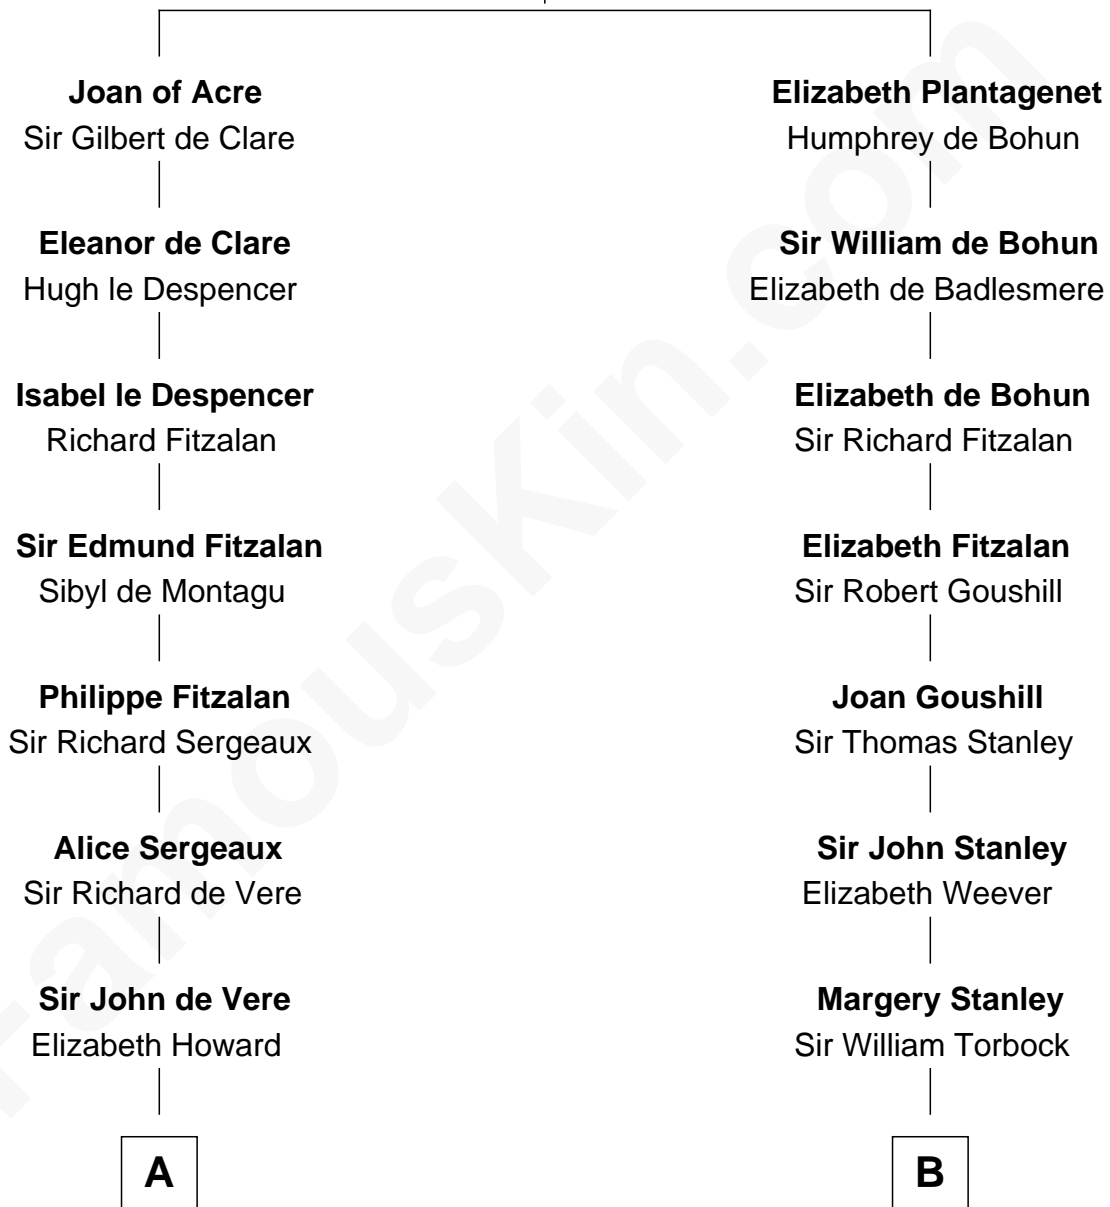

FamousKin.com

Relationship Chart of

Samuel Howard

Boston Tea Party Participant

17th cousin 2 times removed of

Buckminster Fuller

Author, Architect, and Inventor

King Edward I
Eleanor of Castile

C

Caroline Matilda Wolcott

Martin Andrews

Caroline Wolcott Andrews

Richard Buckminster Fuller

Buckminster Fuller

Author, Architect, and Inventor

FamousKin.com