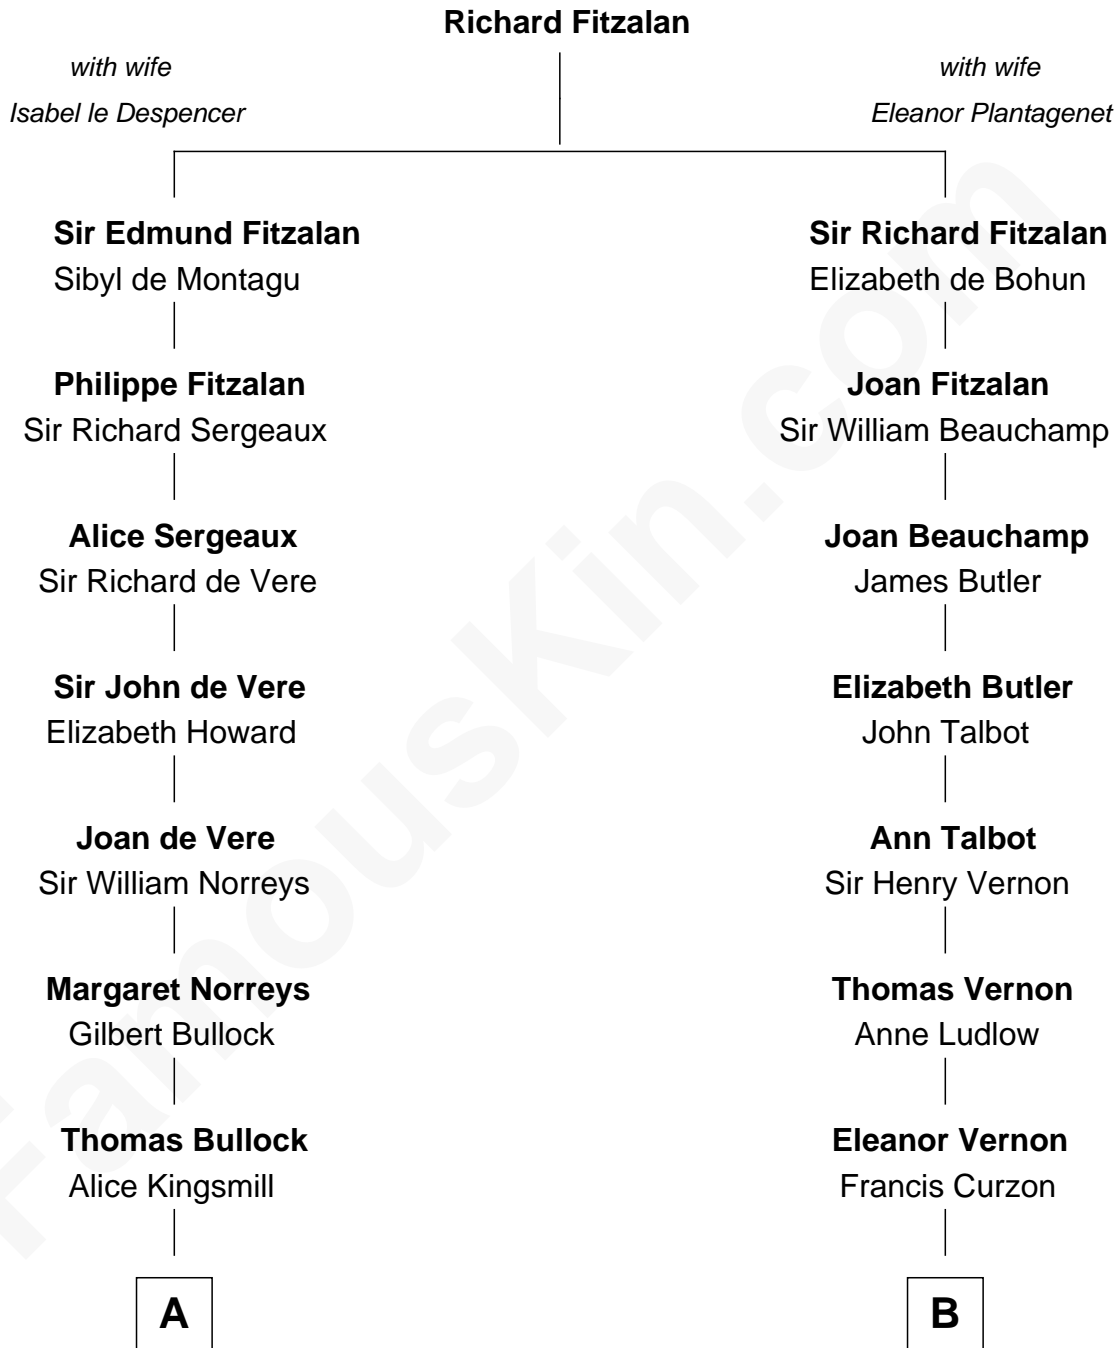

FamousKin.com

Relationship Chart of

Samuel Howard

Boston Tea Party Participant

14th cousin 6 times removed of

Oliver Platt
Movie Actor

C

Cynthia Burke Roche

Arthur Scott Burden

Eileen Burden

Walter Maynard

Sheila Maynard

Nicholas Platt

Oliver Platt

Movie Actor

FamousKin.com